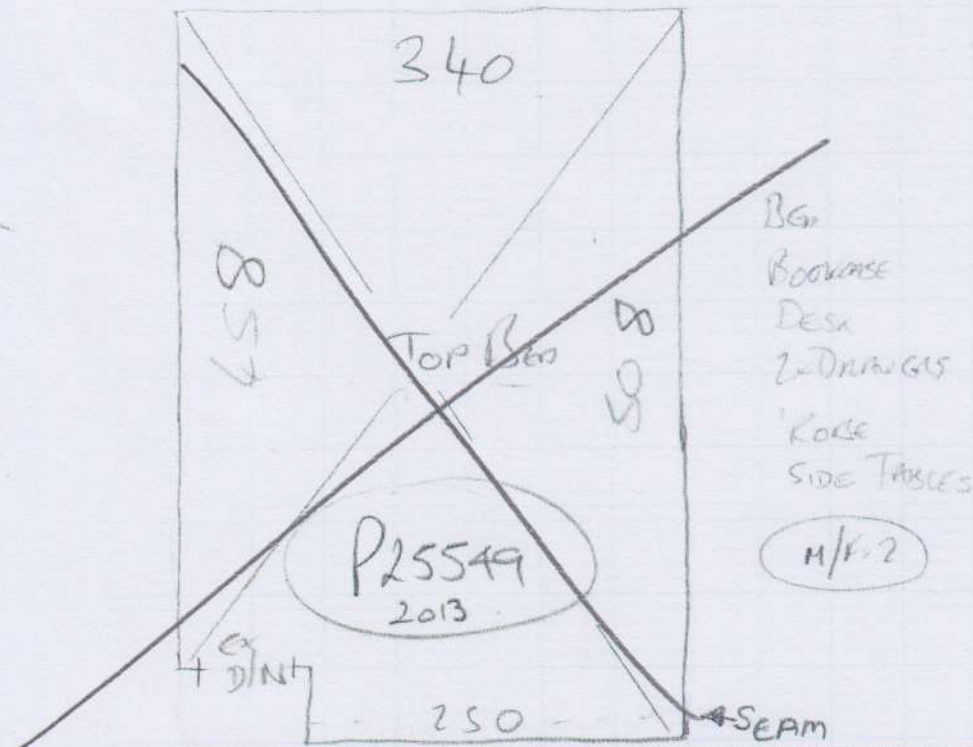

P26168  
HARROP

3 of 3

Big ROBE  
DRAWERS  
BED  
DRESSING

M/F x 2

MAIN BEDROOM  
XANADU XAN 9/2  
5.30 x 4.00  
NO JOINTS