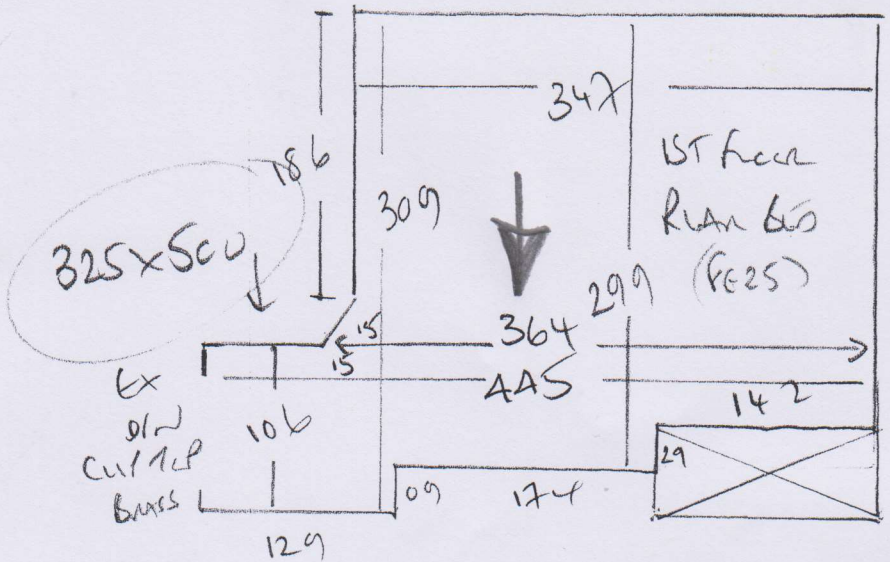

P29469  
 ULRICK  
 66 CHELVENWICK  
 SWIS IRL  
 1091

RUTLAND SO - RUTSON31  
 420 x 400

28/2

RUTLAND SO - RUTSON E54

325 x 500

LATE DATE

271m SHAL FIT  
 AROUND TILED HEARTH

RUTLAND SO - RUTSON31

530 x 500

2/3