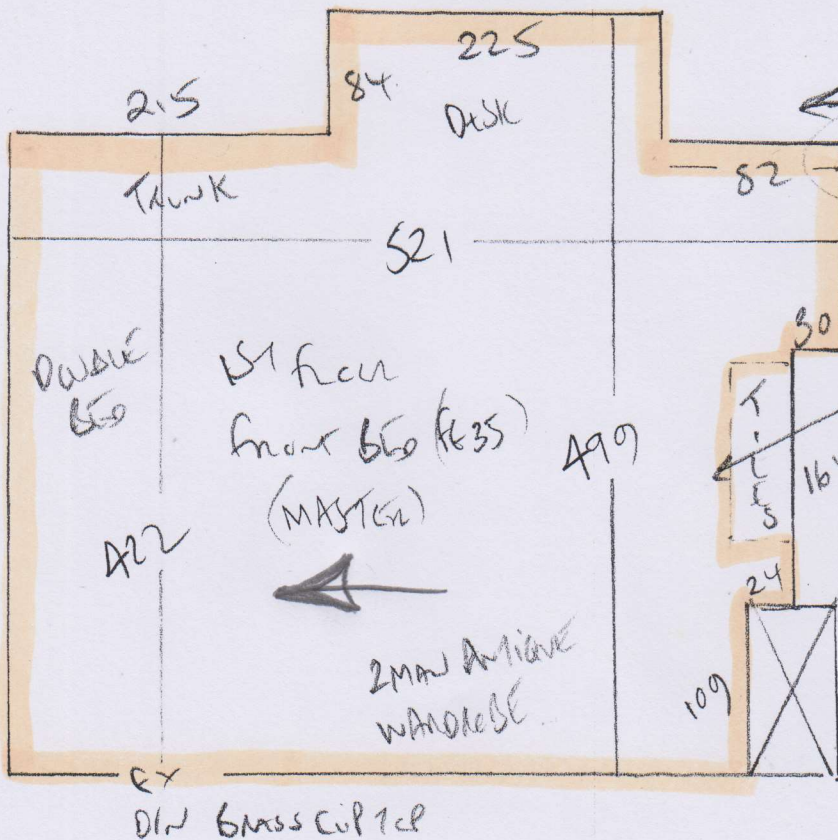

P29469  
 ULRICK  
 66 CHELVENWICK  
 SWIS IRL  
 1091

RUTLAND SO - RUTSON31  
 420 x 400

28/2

RUTLAND SO - RUTSON E54

325 x 500

LATE DATE

271m SHAL FIT  
 AROUND TILED HEARTH

RUTLAND SO - RUTSON31

530 x 500

2/3