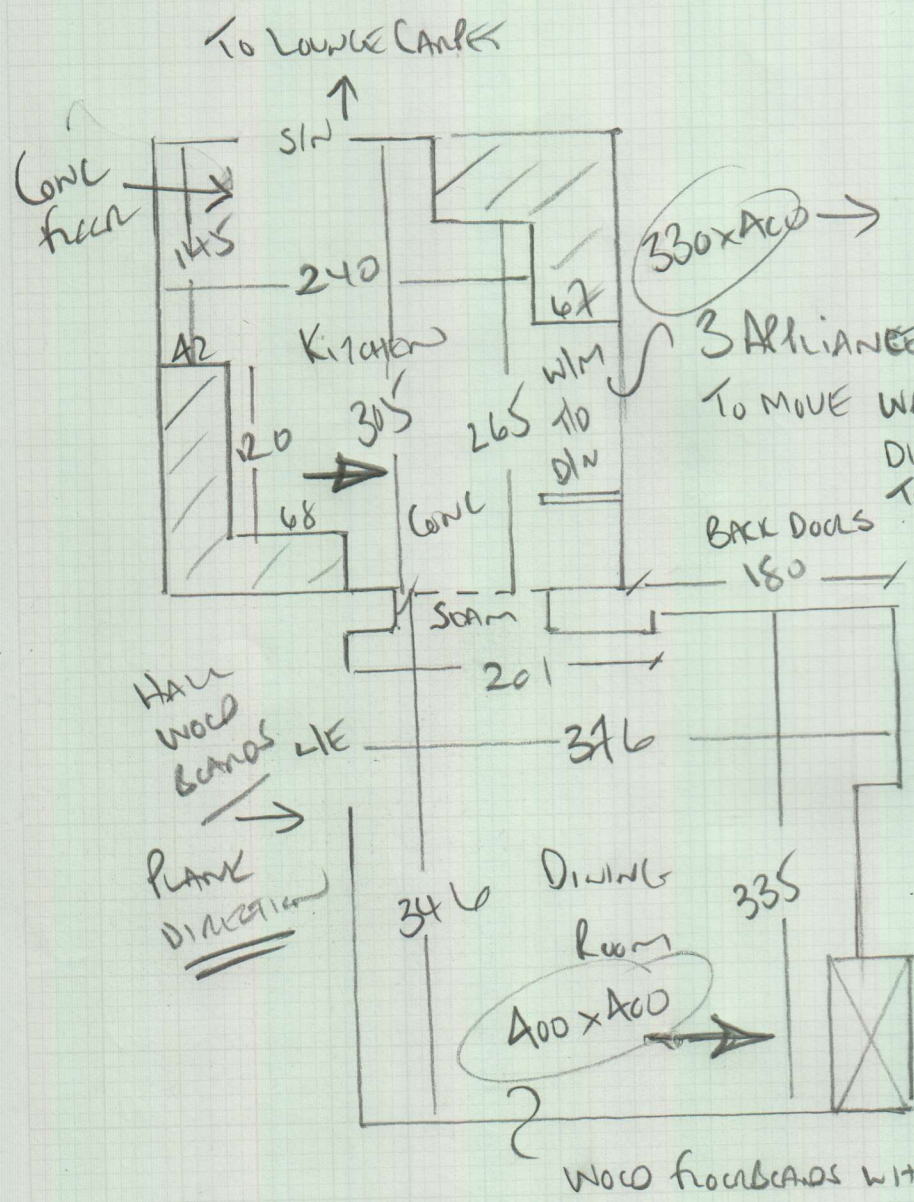

Job No: P29478
 Name: DOUGLAS
 Address: 74 HUTHAM ROAD
 SWIS 1QP
 Tel: 1 of 1
 Sheet:

DESIGNATEX VINYL
2143 HONEY LIME ASH
 KITCHEN 330x400
 DINING 400x400
 130x400

29.20m²

* NEW KITCHEN BEING FITTED - CUSTOMER CONFIRMED IT WILL BE EXACT SAME DIMENSIONS AS CURRENT LAYOUT.

Customer to provide...
 Ground floor plan of concrete...