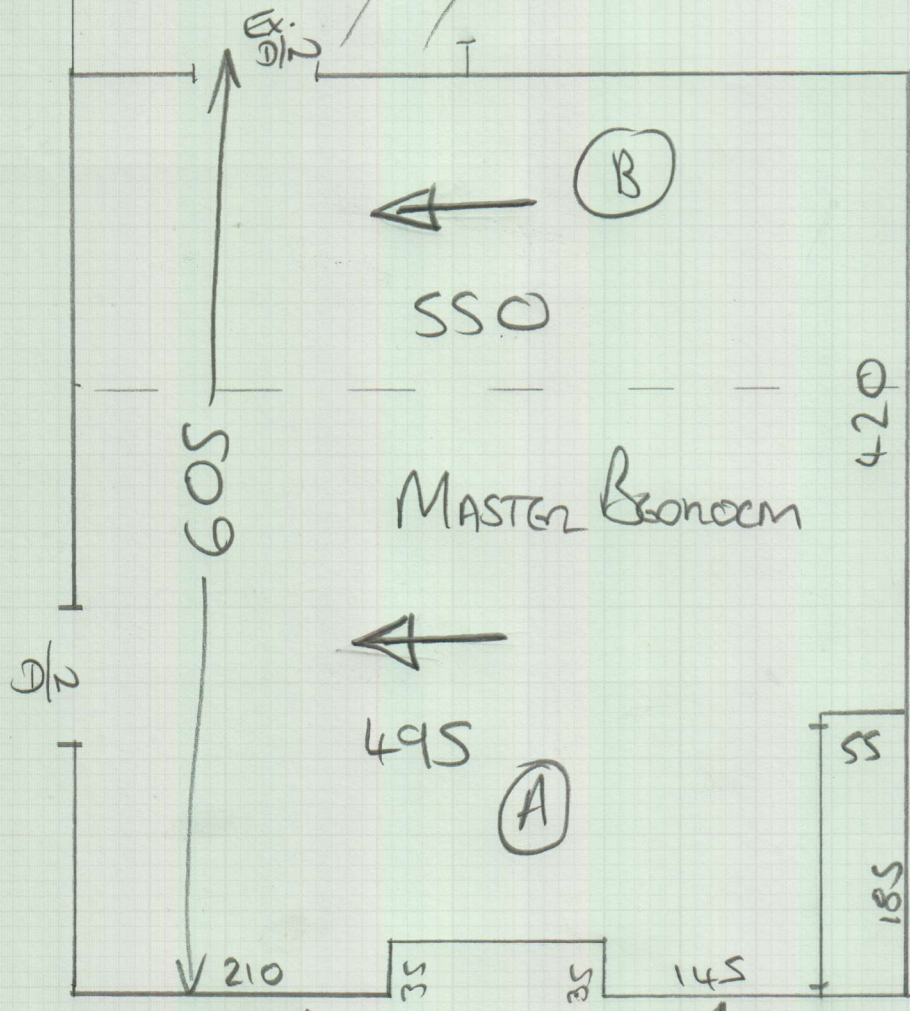

mrcarpets
 Job No: P29481
 Name: LEV 4
 Address: 10F 2
 Tel:
 Sheet: of:

SOFT VELVET
-SV-671
 560 x 400
 560 x 400
 = 44.8m²

TAKE SPARE
 CARPET TO SITE
 AS SARA MAY
 WANT TO MAKE
 THIS IN TO A RUG.

PLEASE ADVISE SUP OF SIZE!

Job No: P29481

Name: Levy

Address: 2 of 2

Sheet: of

SEAM HERE
(SAMA HAS MEASURED THIS OUT SO SEAM SHOULD FALL UNDER BEO & DRESSING THERE)

SKIRT THIS WALL