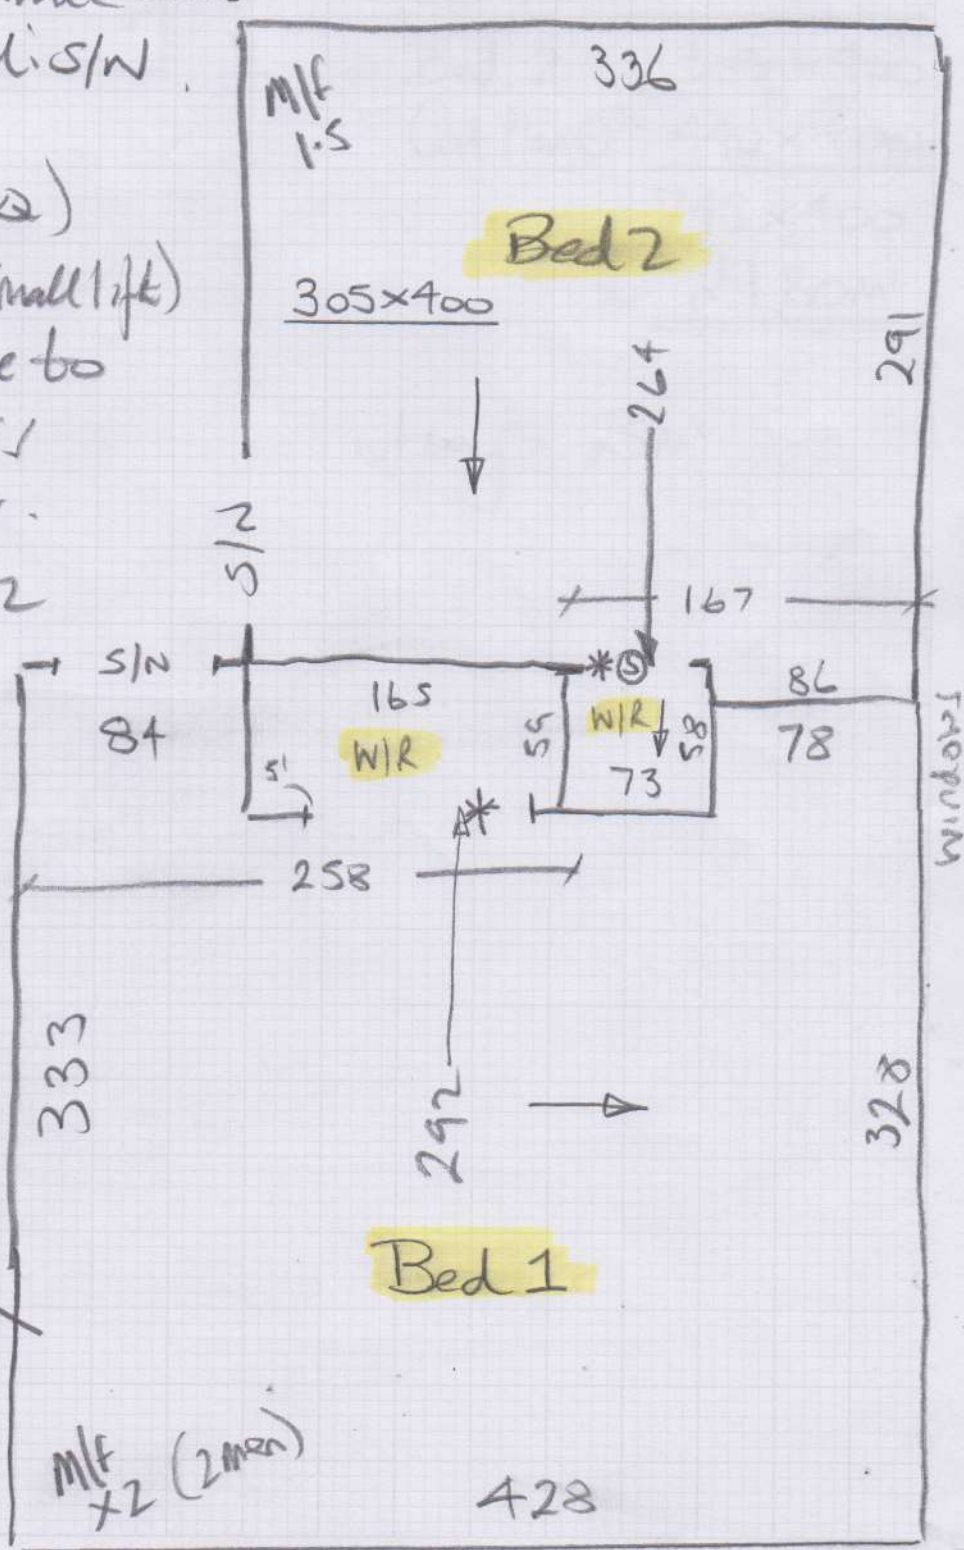

Col. Nurso E58

Bed 2 305 x 400

Cut Plan ① 440 x 400

745 x 400

= 29.80m²

U/Lay = 25m²

Later Date

MAY need to be fitted separately due to furniture?

Job No: P29484
Name: Burton

Address:

Tel:

Sheet:

(2 of 2)

Lay over ex laminate flooring which is fitted under skirtings.
Remove ex laminate trim at doors & fit Alis/W.

No u/k
M/F (2 men R/O)
YTH floor flat (Small lift)
CARPET will have to go up the stairs!
Ⓢ = Seam Door.
Pay Portage x2

Fit CARPET into Cupids

* Low Doors - G Ave Lee's No.

3xTALL Billy Book Cases
Cult to empty & unscrew from wall.

M/F x2 (2 men)

428