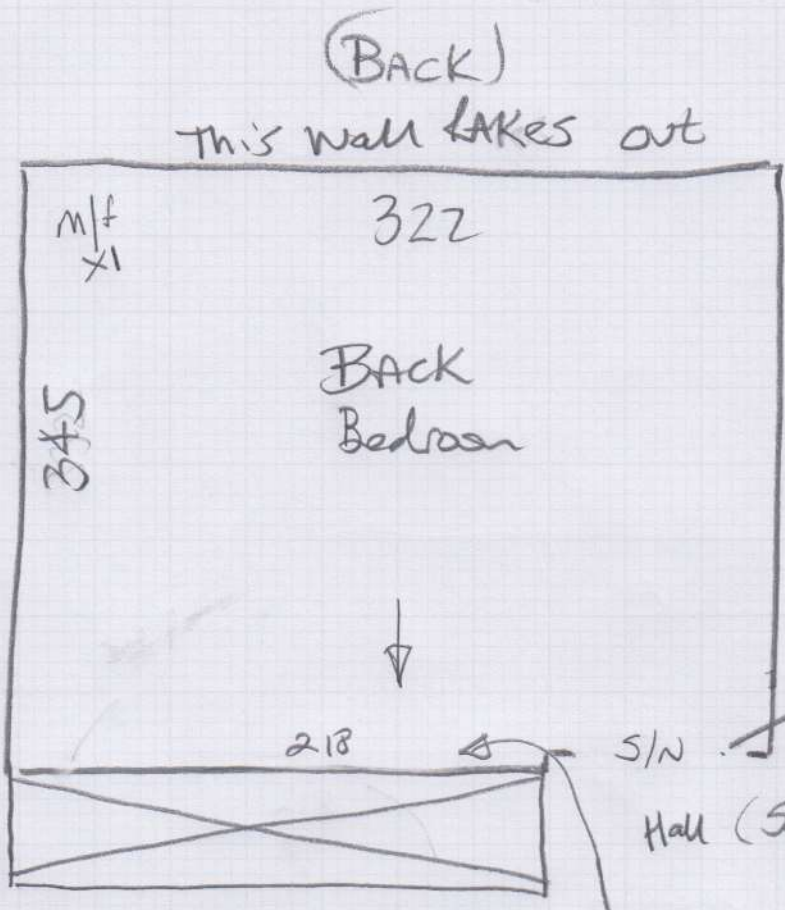

CHAGAL 137
STOCK 3.55 x 5M
 =

M/f - bed only

Act -

Wood floors

Allow new ste as
 protan to remove ex
 mott Infested carpet
 o/lay # gripper.

Ali BAR.

M/F Wood Bed Base & Mattress

* Make Sure weaver is
 straight along front
 of w/robes.