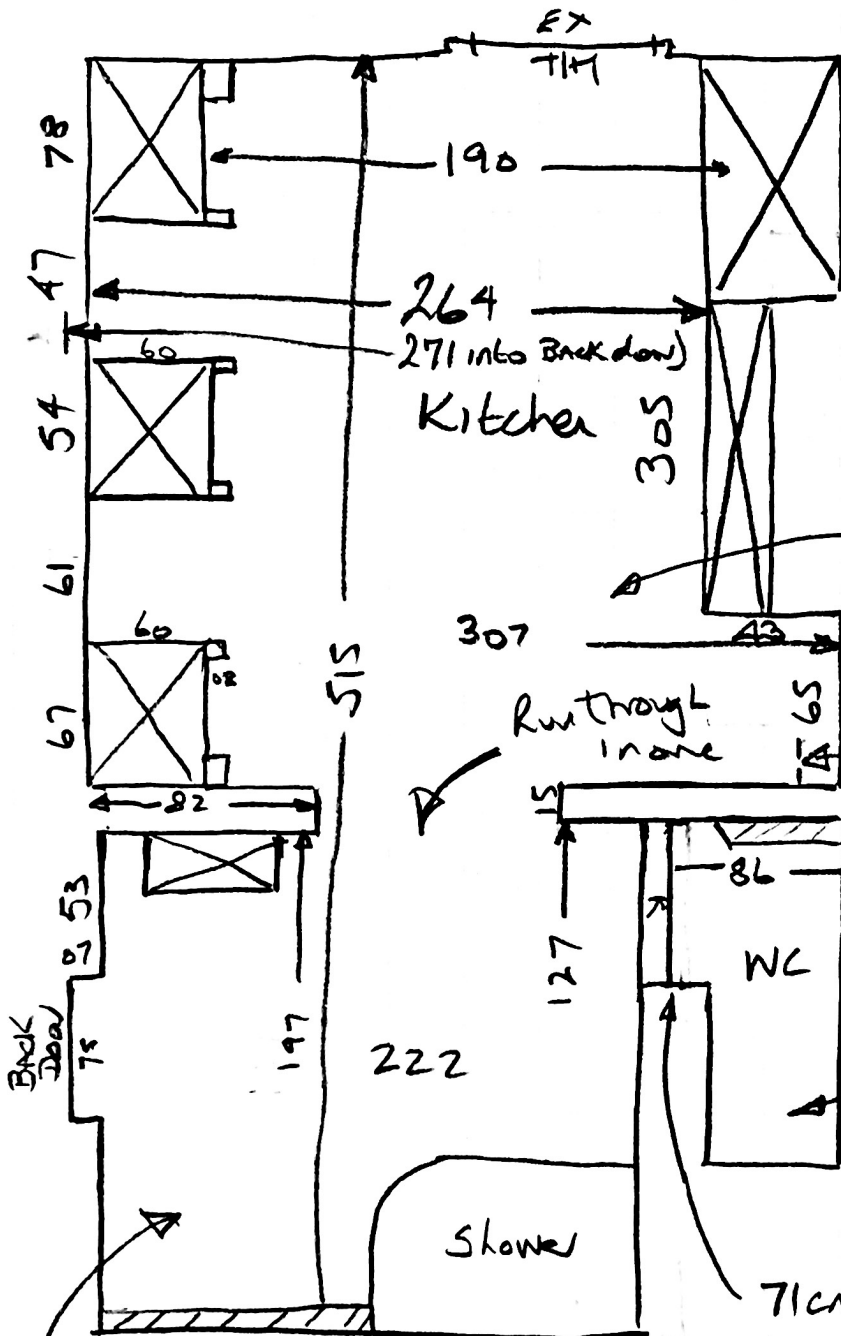

u/Lay = 32m<sup>2</sup>

DESIGNATEX VINYL

Col. PLATINUM OAK 2142

Kitchen/Shower Room 530 x 300  
= 1590m<sup>2</sup>

WC = 140 x 200  
= 280m<sup>2</sup>

Lobby

P29489

Rystead Estates

303

Plywood Counter/Sink & Screwed

Allow to screed over top with feather finish

(SKIM only)

Seam Here

Rough concrete needs proper 3mm Coat latex to prepare

71cm LVT Nosing (No Bull)

Conc floor with latex screed. Allow to skim with feather finish. (SKIM only)