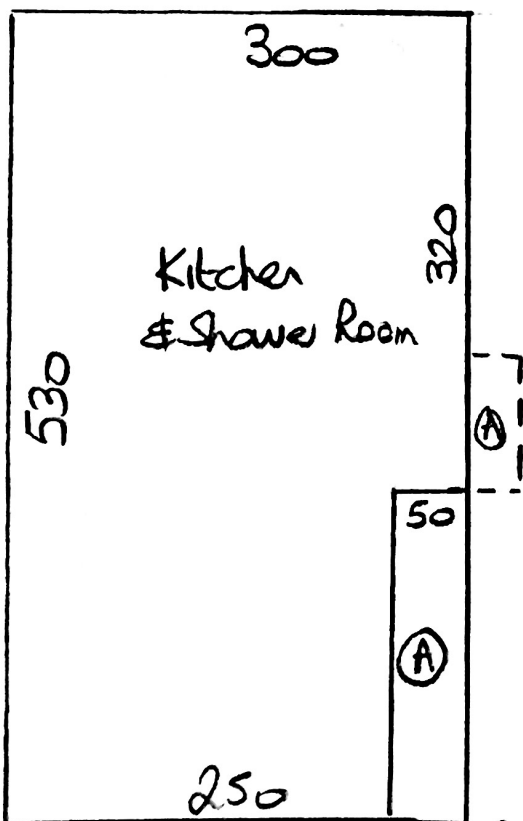

P29489  
Rystead Estates

(1 of 3)

EASYcare TWICE

Col. EASY-43

Living Room 425 x 400

Cut Plan 465 x 400

890 x 400

= 35.60m<sup>2</sup>

u/Lay = 32m<sup>2</sup>

DESIGNATEX VINYL

Col. PLATINUM OAK 2142

Kitchen/Shower Room 530 x 300  
= 1590m<sup>2</sup>

WC = 140 x 200  
= 280m<sup>2</sup>

Lobby

P29489

Rystead Estates