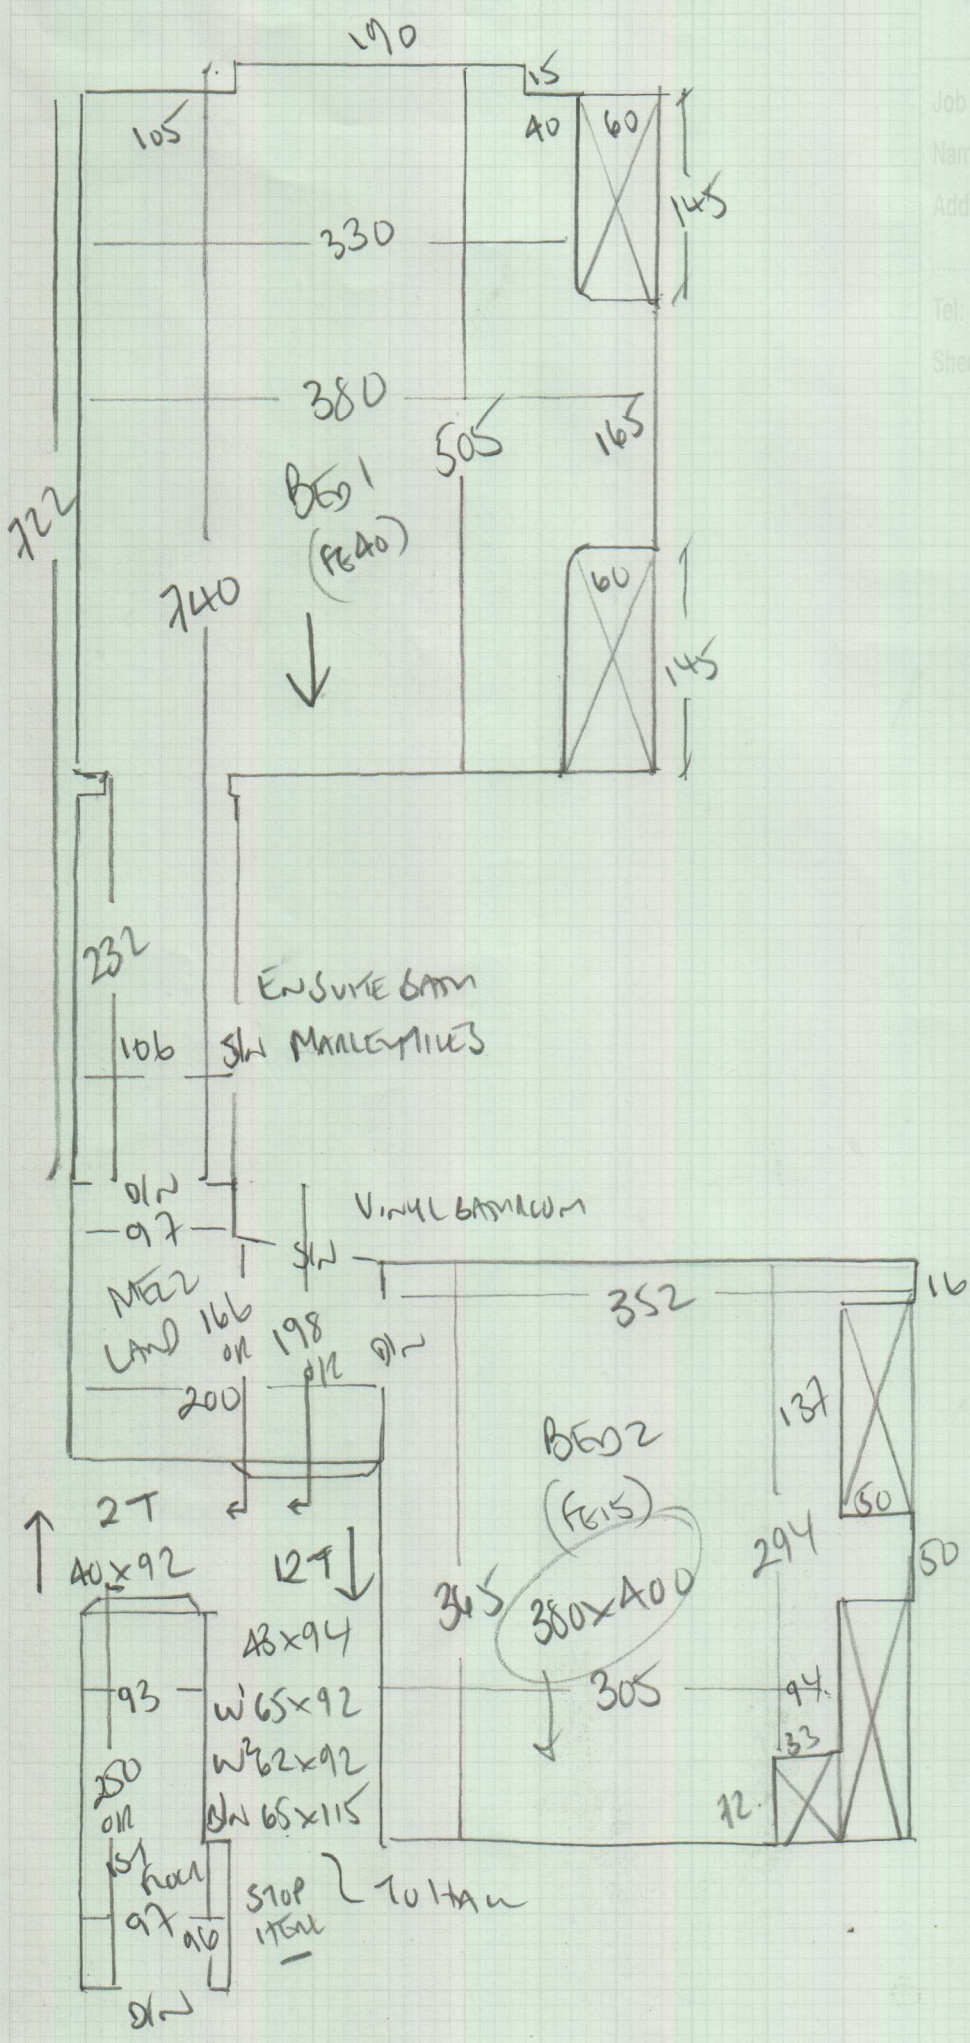

Job No: P29495
 Name: DELIUS
 Address: 43 Cannon Drive
 SWIS 1AW

Tel: _____
 Sheet: 1 of 4

LEOC

York Velvet
- Y02-233

- Plan 1 780 x 400
- Plan 2 800 x 400
- LANCE 530 x 400
- Bed 2 380 x 400
- 2490 x 400

9960m²

Job No: P29A95
Name: DELIUS
Address: AB GARDEN DUNE
SWISSIAN
Tel:
Sheet: 2076

Job No: P29495
 Name: DELIUS
 Address: 43 CLARENDON DRIVE
 SWISIAW
 Tel:
 Sheet: 3 of 6

mrcarpet

Job No: P29495
 Name: DELIUS
 Address: 43 CLARENCE DRIVE
 SWIS LAW

Tel: _____
 Sheet: Leaf 4