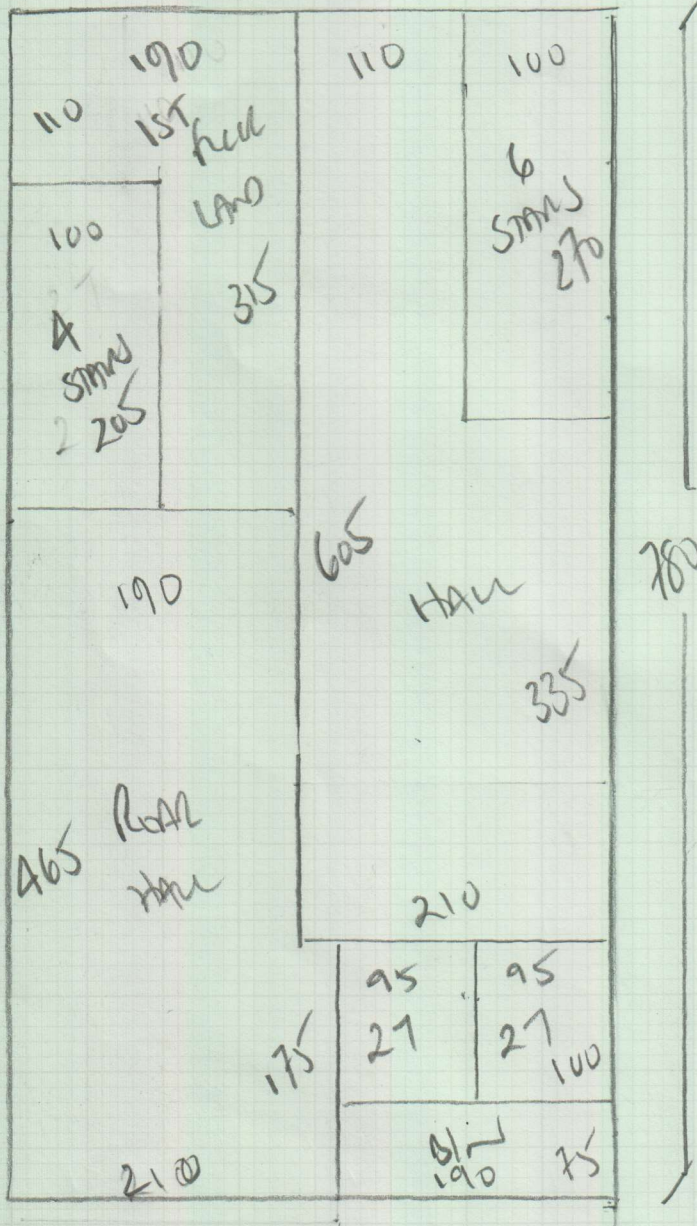

Job No: P29495
 Name: DELIUS
 Address: 43 Cannon Drive
 SWIS 1AW

Tel: _____
 Sheet: 1 of 4

LEOC

York Velvet
- Y02-233

- Plan 1 780 x 400
- Plan 2 800 x 400
- LANCE 530 x 400
- Bed 2 380 x 400
- 2490 x 400

9960m²

Job No: P29A95
Name: DELIUS
Address: AB GARDEN DUNE
SWISSIAN
Tel:
Sheet: 2076

Job No: P29495
 Name: DELIUS
 Address: 43 CLARENDON DRIVE
 SWISIAW
 Tel:
 Sheet: 3 of 6

mrcarpet

Job No: P29495
 Name: DELIUS
 Address: 43 CLARENCE DRIVE
 SWIS LAW

Tel: _____
 Sheet: Leaf 4