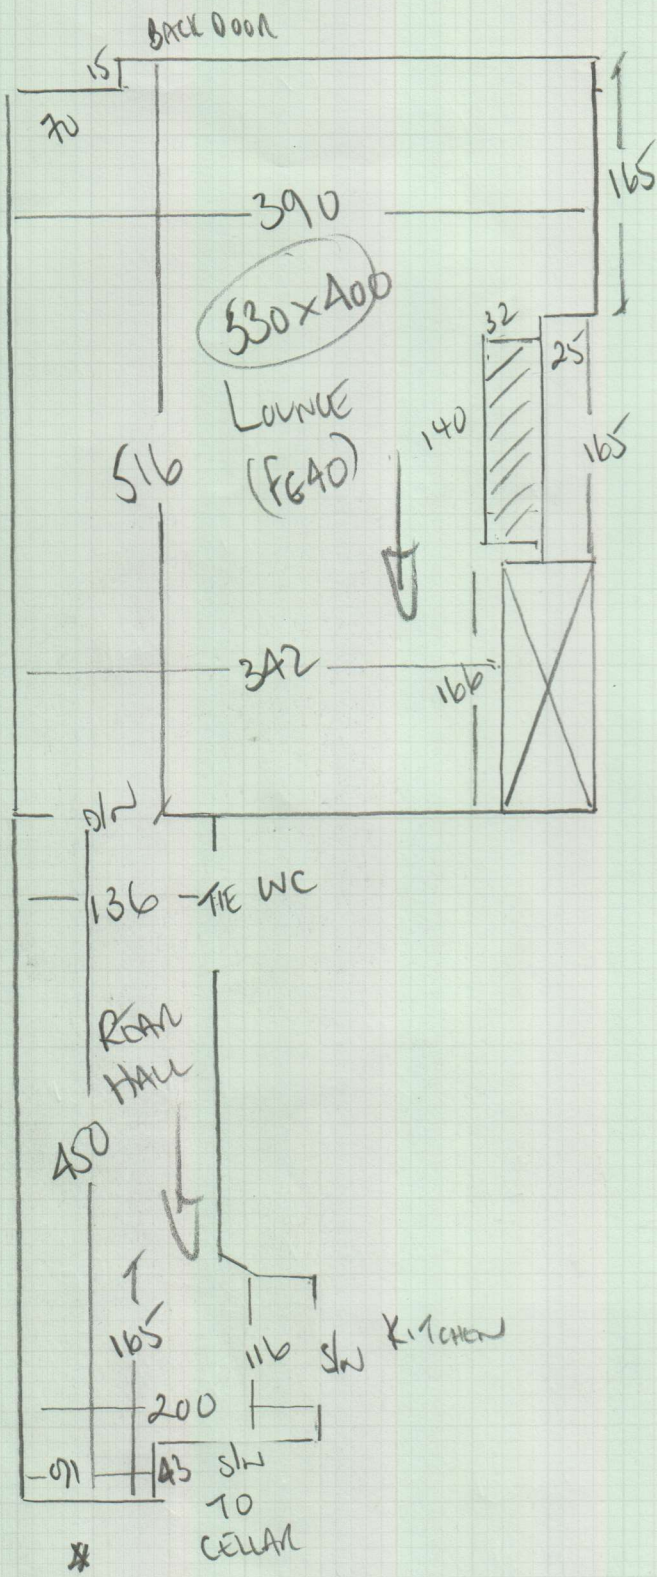

Job No: P29495
 Name: DELIUS
 Address: 43 Cannon Drive
 SWIS 1AW

Tel: _____
 Sheet: 1 of 4

LEOC

York Velvet
- Y02-233

- Plan 1 780 x 400
- Plan 2 800 x 400
- LANCE 530 x 400
- Bed 2 380 x 400
- 2490 x 400

9960m²

Job No: P29A95
Name: DELIUS
Address: AB GARDEN DUNE
SWISSIAN
Tel:
Sheet: 2076

Job No: P29495
 Name: DELIUS
 Address: 43 CLARENDON DRIVE
 SWISIAW
 Tel:
 Sheet: 3 of 6

mrcarpet

Job No: P29495
 Name: DELIUS
 Address: 43 CLARENCE DRIVE
 SWIS LAW

Tel: _____
 Sheet: Leaf 4