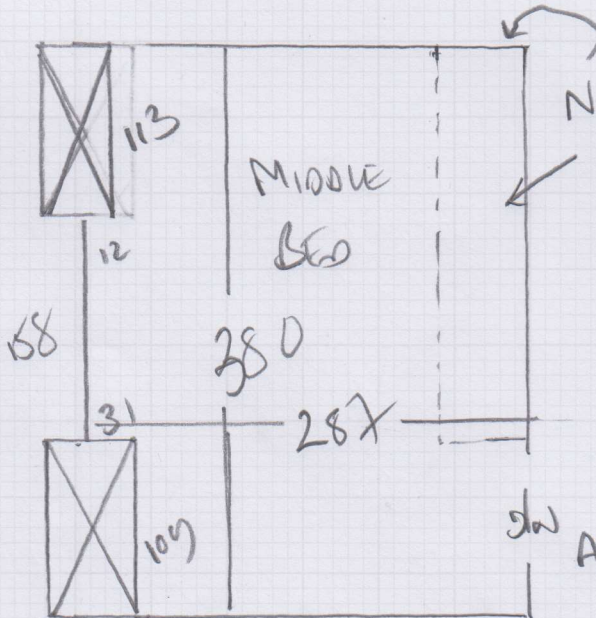

Job No: P29501
Name: MC GOURTY
Address: 26 MUNSTER ROAD
SW6 AEN

Tel:
Sheet: 10 of 1

First floor Middle Bedroom

NO SKIRTINGS ON HERE
AS WARDROBES TO BE FITTED
BACK - ON TOP OF NEW CARPET

SW
ALCO BRAS

Bedroom

AYRSHIRE ELITE
CROWN DARK-1
300 x 400

12m²