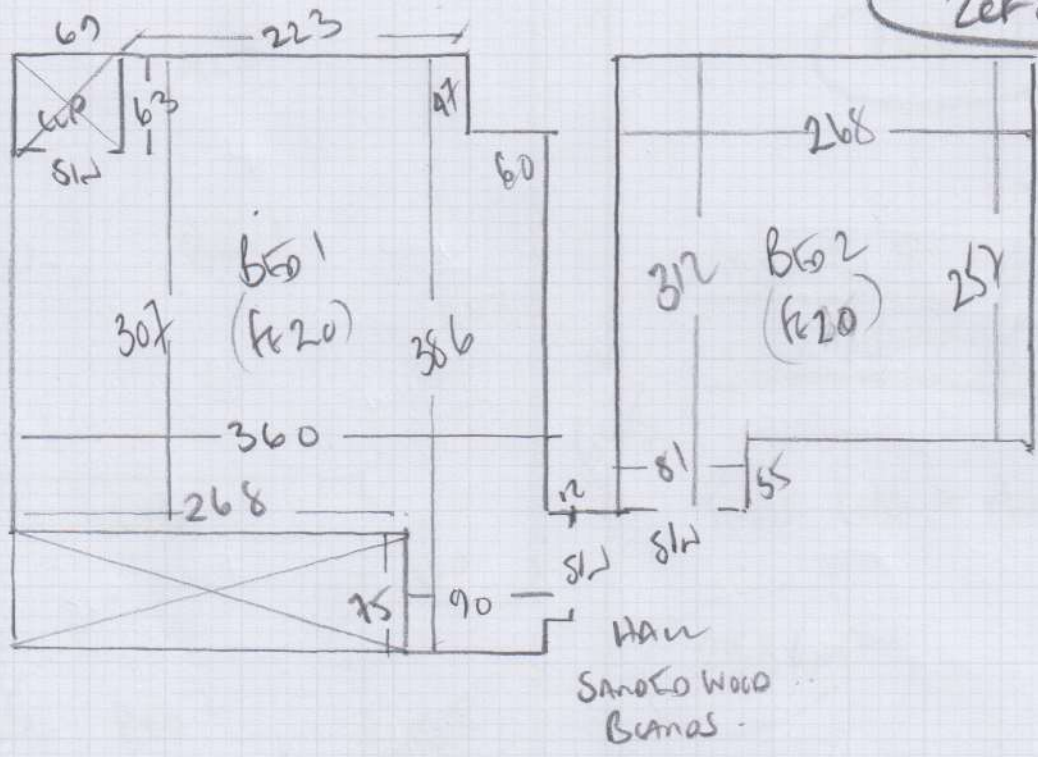

Am Wide Carpet

Job No: P29509
Name: OUMAM
Address: FAR 60
ORMONDE COURT
364 Upper Richmond Rd
Sheet: SWIS 61P

1 OF 2

WAVENEM
Colour WAAA9 PLAN

PLAN 645 x 400

2580m²

Job No: P29509
 Name: OVIAM
 Address: FAT 60
 ORMONDE CANT
 36A Upper Richmond Road
 Sheet: SWISS 61P

2EF2

2 BEACONS

WOOD FRAME BEAMS
 UP WITH OLD VENTS and RUBBER (DISINTEGRATED)
 EX S/EDGE + SOME NEW
 FURNITURE - STUDY / BEO 2 LOTS!!
 PORTULACA - FAT IS 250 YARDS FROM ENTRANCE TO BLOCK