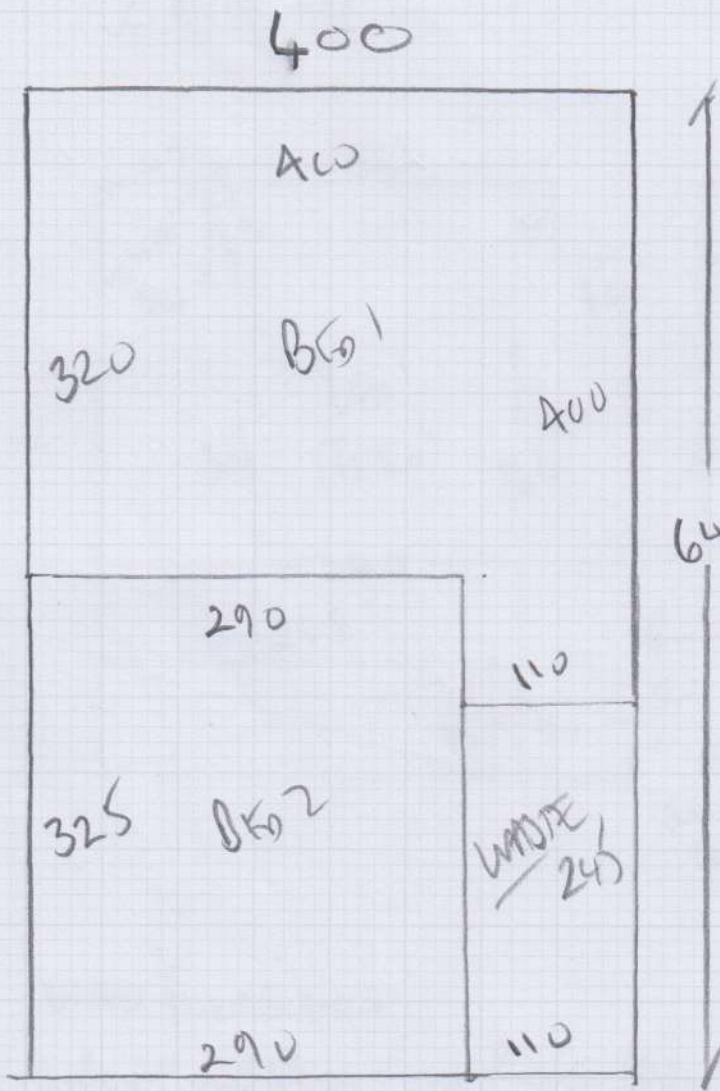

Am Wide Carpet

Job No: P29509
Name: OUMAM
Address: FAR 60
ORMONDE COURT
364 Upper Richmond Rd
Sheet: SWIS 61P

1 OF 2

WAVENEM
Colour WAAA9 PLAN

PLAN 645 x 400

2580m²

Job No: P29509
 Name: OVIAM
 Address: FAT 60
 ORMONDE CANT
 36A Upper Richmond Road
 Sheet: SWISS 61P

2EF2

2 BEACONS

WOOD FRAME BEAMS
 UP WITH OLD VENTS and RUBBER (DISINTEGRATED)
 EX S/EDGE + SOME NEW
 FURNITURE - STUDY / BEO 2 LOTS!!
 PORTULACA - FAT IS 250 YARDS FROM ENTRANCE TO BLOCK