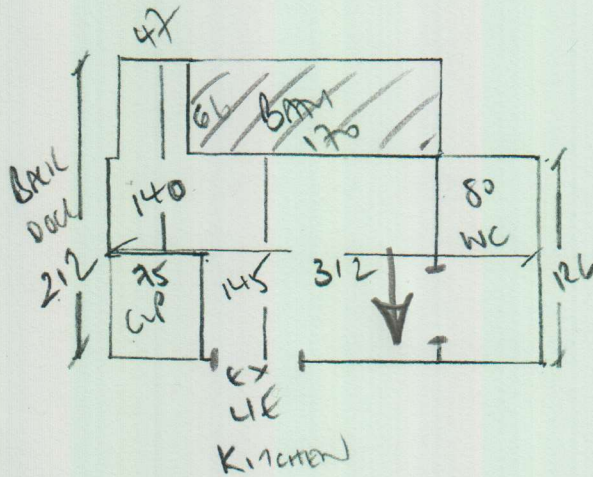

P29516
 RYE STEAD ESTATES
 G/F/F (Floor A)
 66 BENDENBORN ROAD
 SW15 1JU

10/1

CUSTOM VINYL
AVENUE TITANIUM X1
Colour 8031 Puro

225 x 400 = 91m²

Bathroom

Vinyl Tiles on Concrete
 Custom Vinyl Laid on Top
 Uplift Custom Vinyl
 Mastic Filled (White)

Sub floor feels wet/damp!

Suggest to uplift vinyl + box floor down → 17/3

Before fitting new custom vinyl → 19/3