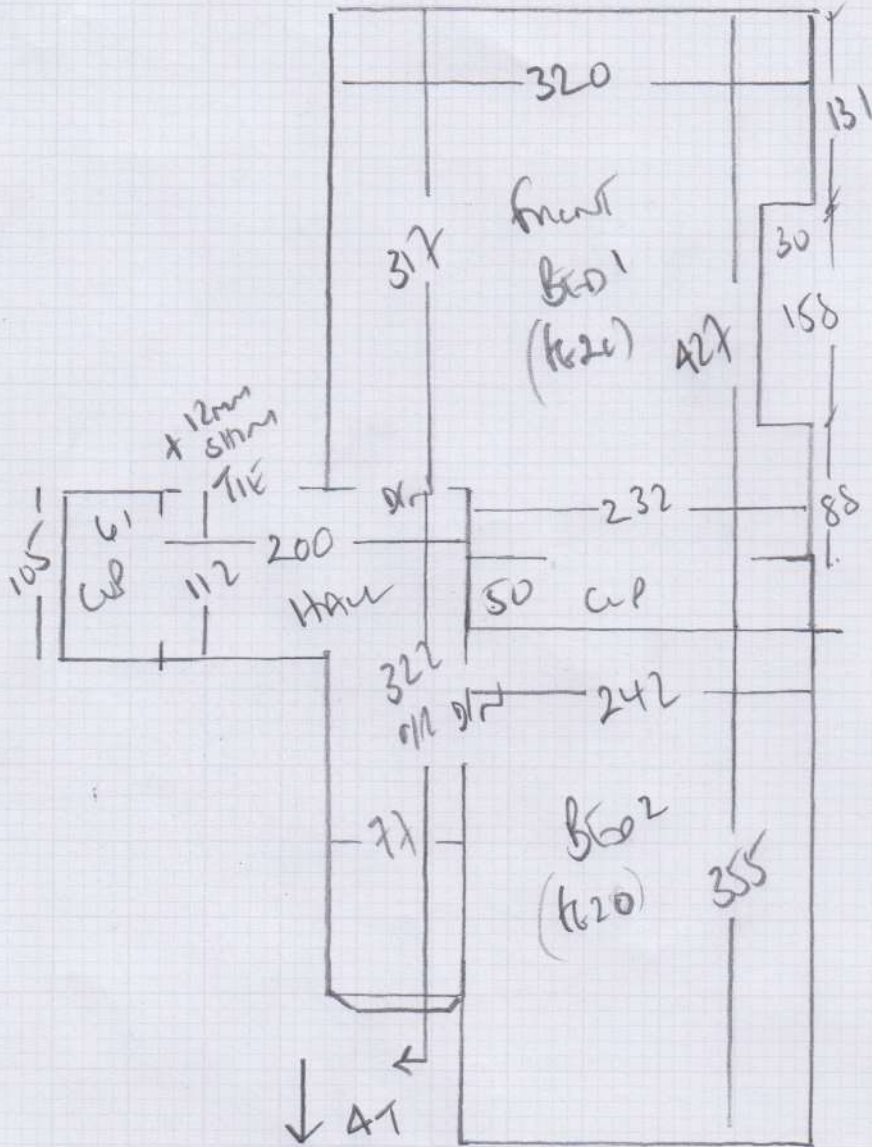

Job No: P29518
 Name: BOANOMAN
 Address: RAS 2
 Ab WANG WANG BRIDGE ROAD
 Tel: SW6 2TH
 Sheet: 1 OF 2

2 Bedrooms

WALLPAPER + A STRIP

BELGRADE TRUST 'A0'

Colour 62 161

Row 1

Row 1 495×400

Row 2 440×400

9.35×400

$37.40 m^2$

Job No: P29518
 Name: BOALOMAN
 Address: flat 2
 Abwandsweembrook Ln
 Tel: SW6 2TH
 Sheet: 2 OF 2

41
 45x70
 to wood floor