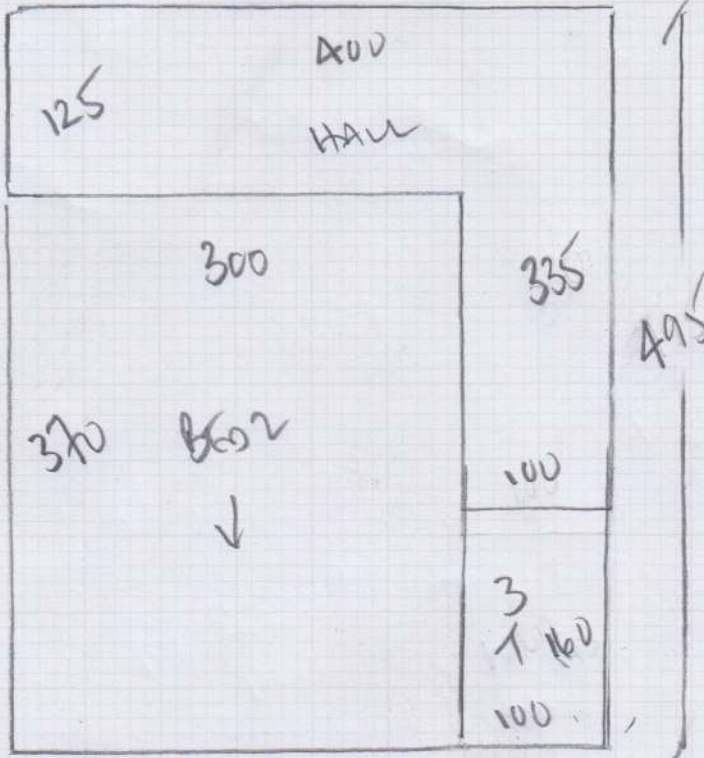

Job No: P29518
 Name: BOANOMAN
 Address: RAS 2
 Ab WANG WANG BRIDGE ROAD
 Tel: SW6 2TH
 Sheet: 1 OF 2

2 Bedrooms

WALLPAPER + A STRIP

BELGRADE TRUST 'A0'

Colour 62 161

Row 1

Row 1 495×400

Row 2 440×400

9.35×400

$37.40 m^2$

Job No: P29518
 Name: BOALOMAN
 Address: flat 2
 Abwandsweembrook Ln
 Tel: SW6 2TH
 Sheet: 2 OF 2

41
 45x70
 to wood floor