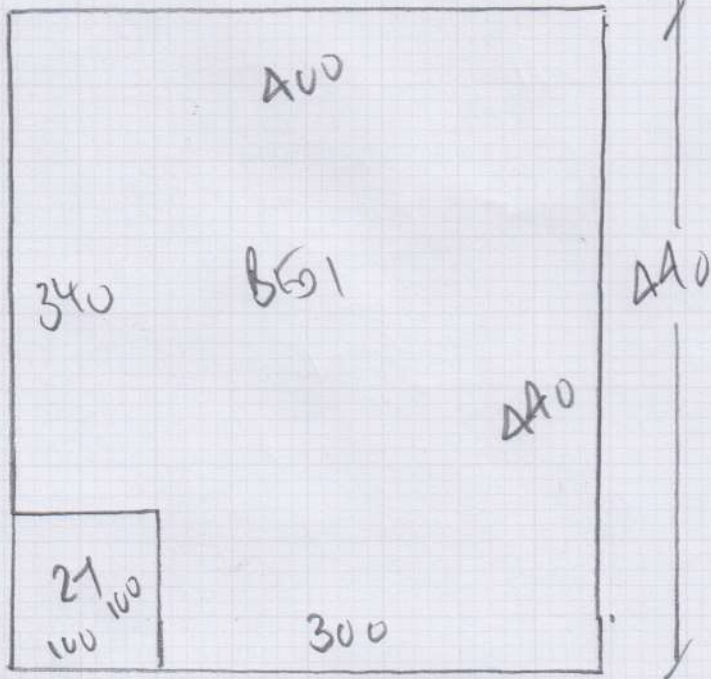

Job No: P29518
 Name: BOANOMAN
 Address: RAS 2
 Ab WANG WANG BRIDGE ROAD
 Tel: SW6 2TH
 Sheet: 1 OF 2

2 Bedrooms

WALLPAPER + A STRIP

BELGRADE TRUST 'A0'

Colour 62 161

Row 1

Row 1 495×400

Row 2 440×400

9.35×400

$37.40 m^2$

Job No: P29518
 Name: BOALOMAN
 Address: flat 2
 Abwandsweembrook Ln
 Tel: SW6 2TH
 Sheet: 2 OF 2

41
 45x70
 to wood floor