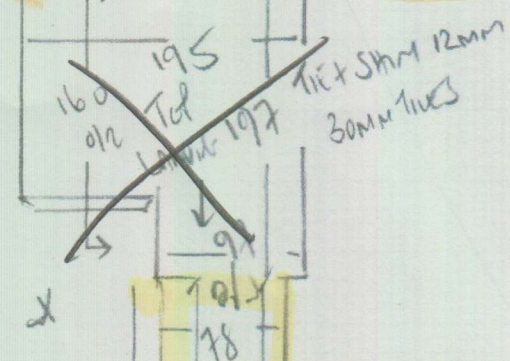

1st floor front bedroom

P29522  
B011  
201 FELSITAN ROAD  
SWIS 1BD

1 of 2

ELEMENTS DESIGN

COOL FLOES - 25

RAW 550 x 400

22m<sup>2</sup>

CLUSEA

SKYTOP

Top floor  
RAW 330 x 500

16.5m<sup>2</sup>

P29522  
 B011  
 201 FELSHAM ROAD  
 SWIS 160

2 OF 2

CHUSGA SKY TOP  
 3.30 x 6.00

- \* 107 CLOSE COVER?
- 45 x 80
- W1 58 x 80
- W2 65 x 110
- W3 82 x 108
- W4 57 x 74

ELEMENTS DESIGN  
 ELAS-25  
 550 x 400  
 SEE PLAN