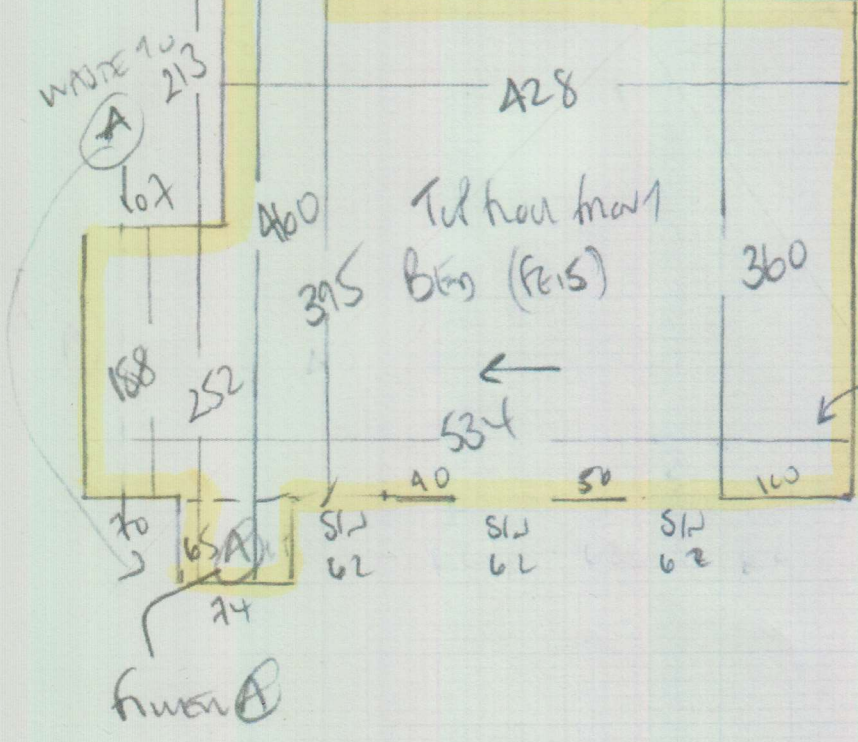

1st floor front bedroom

P29522  
B011  
201 FELSITAN ROAD  
SWIS 1BD

1 of 2

ELEMENTS DESIGN

COOL FLOES - 25

RAW 550 x 400

22m<sup>2</sup>

CLUSEA

SKYTOP

Top floor  
RAW 330 x 500

16.5m<sup>2</sup>

P29522  
 B011  
 201 FELSHAM ROAD  
 SWIS 160

2 OF 2

CHUSGA SKY TOP  
 3.30 x 6.00

- \* 107 CLOSE COVER?
- 45 x 80
- W1 58 x 80
- W2 65 x 110
- W3 82 x 108
- W4 57 x 74

ELEMENTS DESIGN  
 ELAS-25  
 550 x 400  
 SEE PLAN