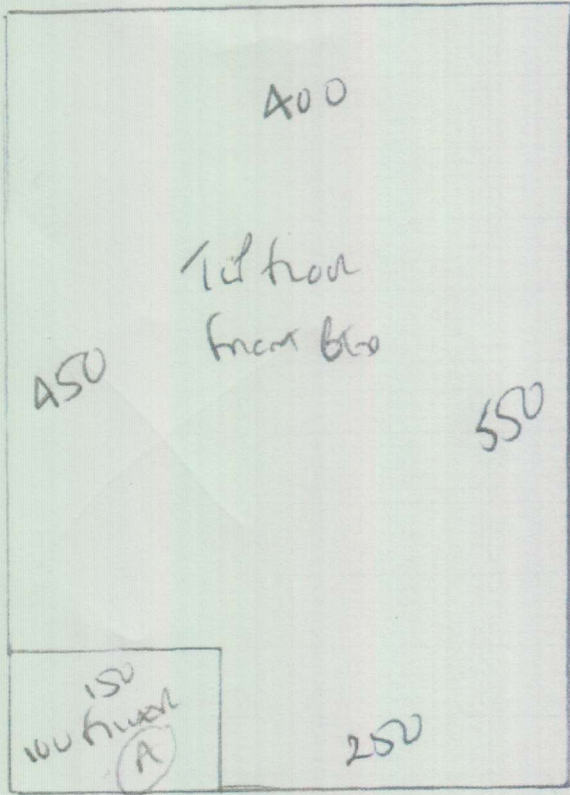

1st floor front bedroom

P29522  
B011  
201 FELSITAN ROAD  
SWIS 1BD

1 of 2

ELEMENTS DESIGN

COOL FLOES - 25

RAW 550 x 400

22m<sup>2</sup>

CLUSEA

SKYTOP

Top floor  
RAW 330 x 500

16.5m<sup>2</sup>

P29522  
 B011  
 201 FELSHAM ROAD  
 SWIS 160

2 OF 2

CHUSGA SKY TOP  
 3.30 x 6.00

- \* 107 CLOSE COVER?
- 45 x 80
- W1 58 x 80
- W2 65 x 110
- W3 82 x 108
- W4 57 x 74

ELEMENTS DESIGN  
 ELAS-25  
 550 x 400  
 SEE PLAN