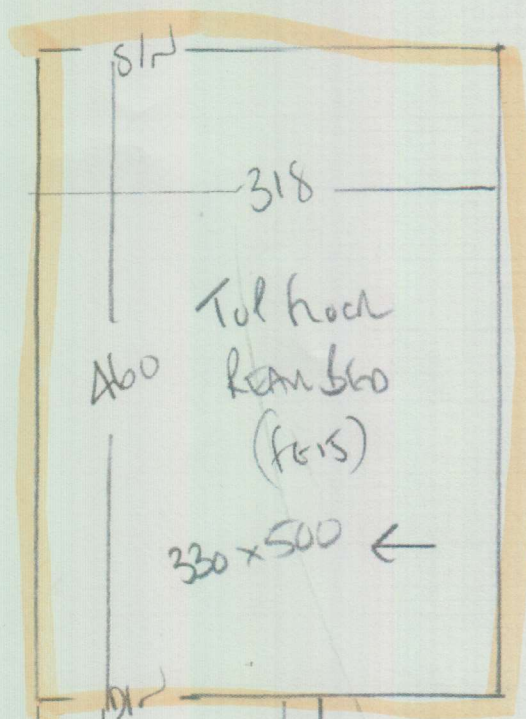

1st floor front bedroom

P29522  
B011  
201 FELSITAN ROAD  
SWIS 1BD

1 of 2

ELEMENTS DESIGN

COOL FLOES - 25

RAW 550 x 400

22m<sup>2</sup>

CLUSEA

SKYTOP

Top floor  
RAW 330 x 500

16.5m<sup>2</sup>

P29522  
 B011  
 201 FELSHAM ROAD  
 SWIS 160

2 OF 2

CHUSGA SKY TOP  
 3.30 x 6.00

- \* 107 CLOSE COVER?
- 45 x 80
- W1 58 x 80
- W2 65 x 110
- W3 82 x 108
- W4 57 x 74

ELEMENTS DESIGN  
 ELAS-25  
 550 x 400  
 SEE PLAN