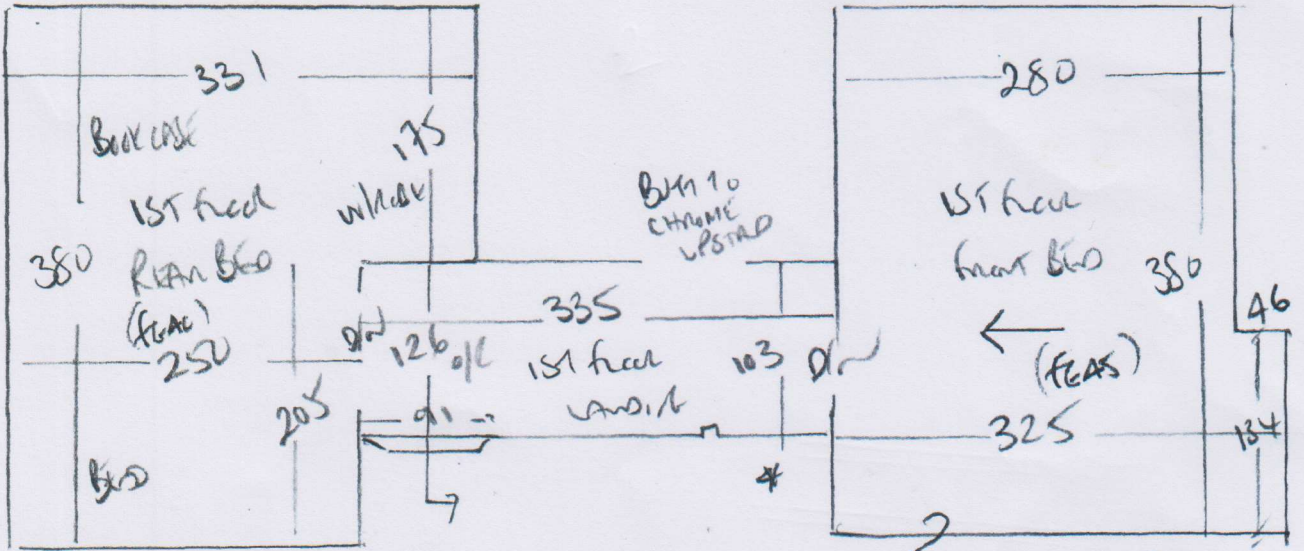

P29537
 DEVITT
 1800 WAM
 QUEEN MARY PLACE
 SWIS 560

STRIPS & LANDINGS
18 from to Ground floor

A27EC STRIKE
Cover A251-10

RAW 795 x A00

31.80m²

13cm lateral RETEATS
 ON STRIPES

2-4

P29537
 DEV 177
 1 BAORAL WPT
 QUEEN MARY PLACE
 SWIS STD

A Bedrooms

Bathroom

Colour Bds - 015

Plan 700 x 400
 1st floor rear 345 x 400
 1st floor front 265 x 400
1310 x 400

52.40 m²

P29537
 DE VITT
 1 BADEN WAY
 QUEEN MARY PLACE
 SWIS 560

- ↓
- w1 62 x 81
 - w2 68 x 117
 - w3 80 x 110
 - w4 55 x 84
 - 57
 - 43 x 84
 - w5 58 x 84
 - w6 67 x 115
 - w7 94 x 120
 - w8 58 x 82
 - *

THIS ROOM
AT LATER DATE

P29537
DEV 177
1 BADER W/M
OVER MARY PLACE
SWIS 560

- w9 60 x 82
 - w10 66 x 115
 - w11 83 x 113
 - w12 55 x 84
 - 91
 - 43 x 84
- To Wood from Hall

225x225m
LARGE S DOOR W/ W.C.E
NEED TO BE PARTLY DISMANTLED
BY CUSTOMER BEFORE TRUCK
CAN MOVE IT!!

~~WARDROBE TO BE
LEFT IN SITU AND
FIT AROUND NOT
UNDER.~~