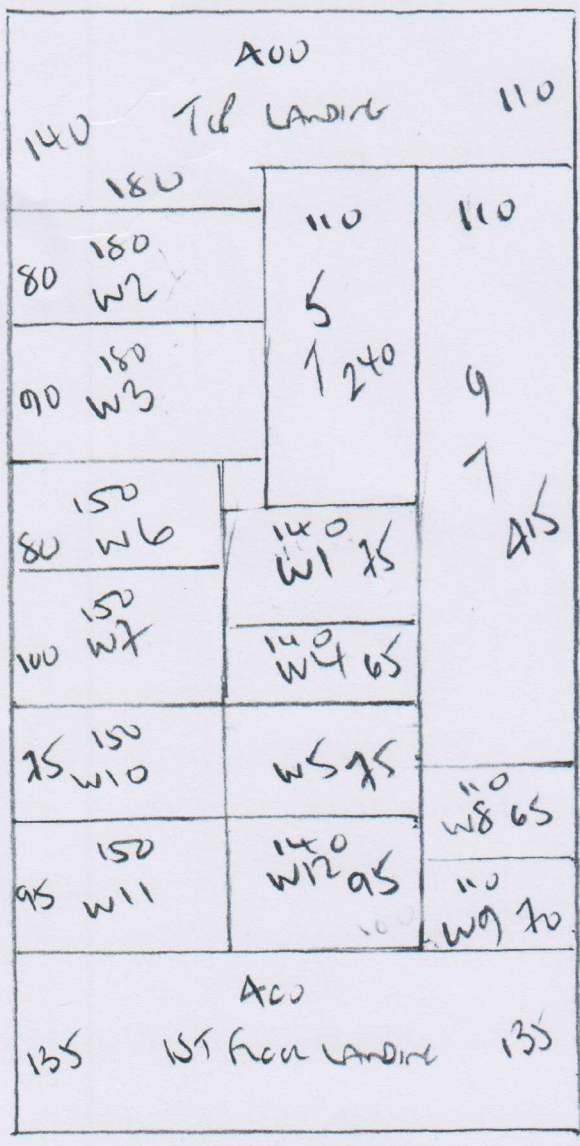

P29537
 DEVITT
 1800 WAM
 QUEEN MARY PLACE
 SWIS 560

STRIPS & LANDINGS
18 from to Ground floor

A27EC STRIKE
Cover A251-10

RAW 795 x A00

31.80m²

13cm lateral RETEATS
 ON STRIPES

2-4

P29537
 DEV 177
 1 BAORAL WPT
 QUEEN MARY PLACE
 SWIS STD

A Bedrooms

Bathroom

Colour Bds - 015

Plan 700 x 400
 1st floor rear 345 x 400
 1st floor front 265 x 400
1310 x 400

52.40 m²

P29537
 DE VITT
 1 BADEN WAY
 QUEEN MARY PLACE
 SWIS 560

- ↓
- w1 62 x 81
 - w2 68 x 117
 - w3 80 x 110
 - w4 55 x 84
 - 57
 - 43 x 84
 - w5 58 x 84
 - w6 67 x 115
 - w7 94 x 120
 - w8 58 x 82
 - *

THIS ROOM
AT LATER DATE

P29537
DEV 177
1 BADER W/M
OVER MARY PLACE
SWIS 560

- w9 60 x 82
 - w10 66 x 115
 - w11 83 x 113
 - w12 55 x 84
 - 91
 - 43 x 84
- To Wood from Hall

225x225m
LARGE S DOOR W/ W.C.E
NEED TO BE PARTLY DISMANTLED
BY CUSTOMER BEFORE TRUCK
CAN MOVE IT!!