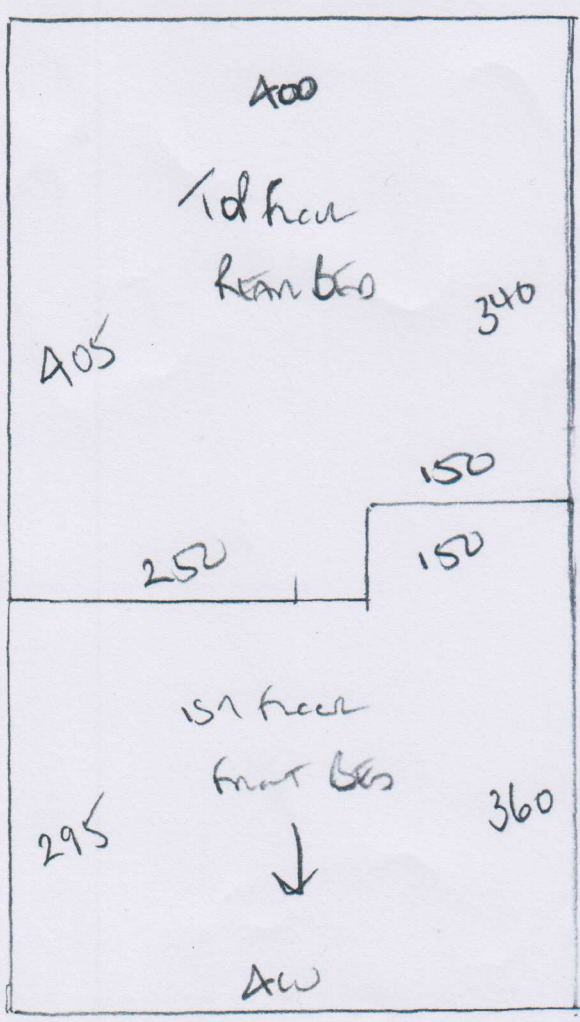

P29537
 DEVITT
 1800 WAM
 QUEEN MARY PLACE
 SWIS 560

STRIPS & LANDINGS
18 from to Ground floor

A27EC STRIKE
Cover A251-10

RAW 795 x A00

31.80m²

13cm lateral RETEATS
 ON STRIPES

2-4

P29537
 DEV 177
 1 BAORAL WPT
 QUEEN MARY PLACE
 SWIS STD

A Bedrooms

Bathroom

Colour Bds - 015

Plan 700 x 400
 1st floor rear 345 x 400
 1st floor front 265 x 400
1310 x 400

52.40 m²

P29537
 DE VITT
 1 BADEN WAY
 QUEEN MARY PLACE
 SWIS 560

- ↓
- w1 62 x 81
 - w2 68 x 117
 - w3 80 x 110
 - w4 55 x 84
 - 57
 - 43 x 84
 - w5 58 x 84
 - w6 67 x 115
 - w7 94 x 120
 - w8 58 x 82
 - *

THIS ROOM
AT LATER DATE

P29537
DEV 177
1 BADER W/M
OVER MARY PLACE
SWIS 560

- w9 60 x 82
 - w10 66 x 115
 - w11 83 x 113
 - w12 55 x 84
 - 91
 - 43 x 84
- To Wood from Hall

225x225m
LARGE S DOOR W/ W.C.E
NEED TO BE PARTLY DISMANTLED
BY CUSTOMER BEFORE TRUCK
CAN MOVE IT!!

~~WARDROBE TO BE
LEFT IN SITU AND
FIT AROUND NOT
UNDER.~~