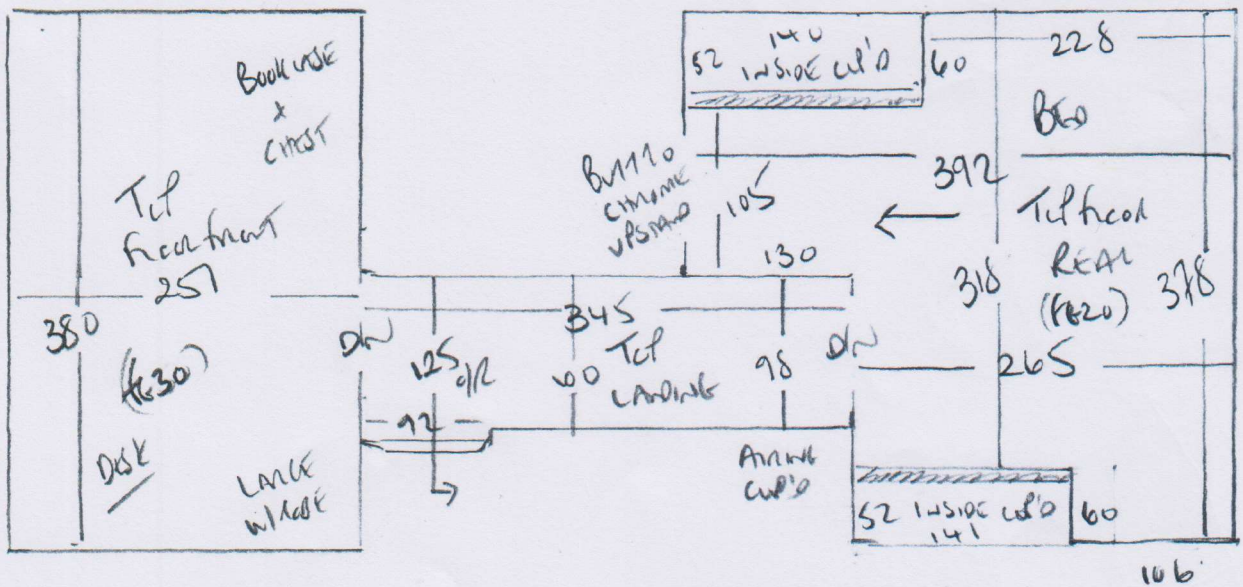

P29537
 DEVITT
 1800 WAM
 QUEEN MARY PLACE
 SWIS 560

STRIPS & LANDINGS
18 from to Ground floor

A27EC STRIKE
Cover A251-10

RAW 795 x A00

31.80m²

13cm lateral RETEATS
 ON STRIPES

2-4

P29537
 DEV 177
 1 BAORAL WPT
 QUEEN MARY PLACE
 SWIS STD

A Bedrooms

Bathroom

Colour Bds - 015

Plan 700 x 400
 1st floor rear 345 x 400
 1st floor front 265 x 400
1310 x 400

52.40 m²

P29537
 DE VITT
 1 BADEN WAY
 QUEEN MARY PLACE
 SWIS 560

- ↓
- w1 62 x 81
 - w2 68 x 117
 - w3 80 x 110
 - w4 55 x 84
 - 57
 - 43 x 84
 - w5 58 x 84
 - w6 67 x 115
 - w7 94 x 120
 - w8 58 x 82
 - *

THIS ROOM
AT LATER DATE

P29537
DEV 177
1 BADER W/M
OVER MARY PLACE
SWIS 560

- w9 60 x 82
 - w10 66 x 115
 - w11 83 x 113
 - w12 55 x 84
 - 91
 - 43 x 84
- To Wood from Hall

225x225m
LARGE S DOOR W/ W.C.E
NEED TO BE PARTLY DISMANTLED
BY CUSTOMER BEFORE TRUCK
CAN MOVE IT!!

~~WARDROBE TO BE
LEFT IN SITU AND
FIT AROUND NOT
UNDER.~~