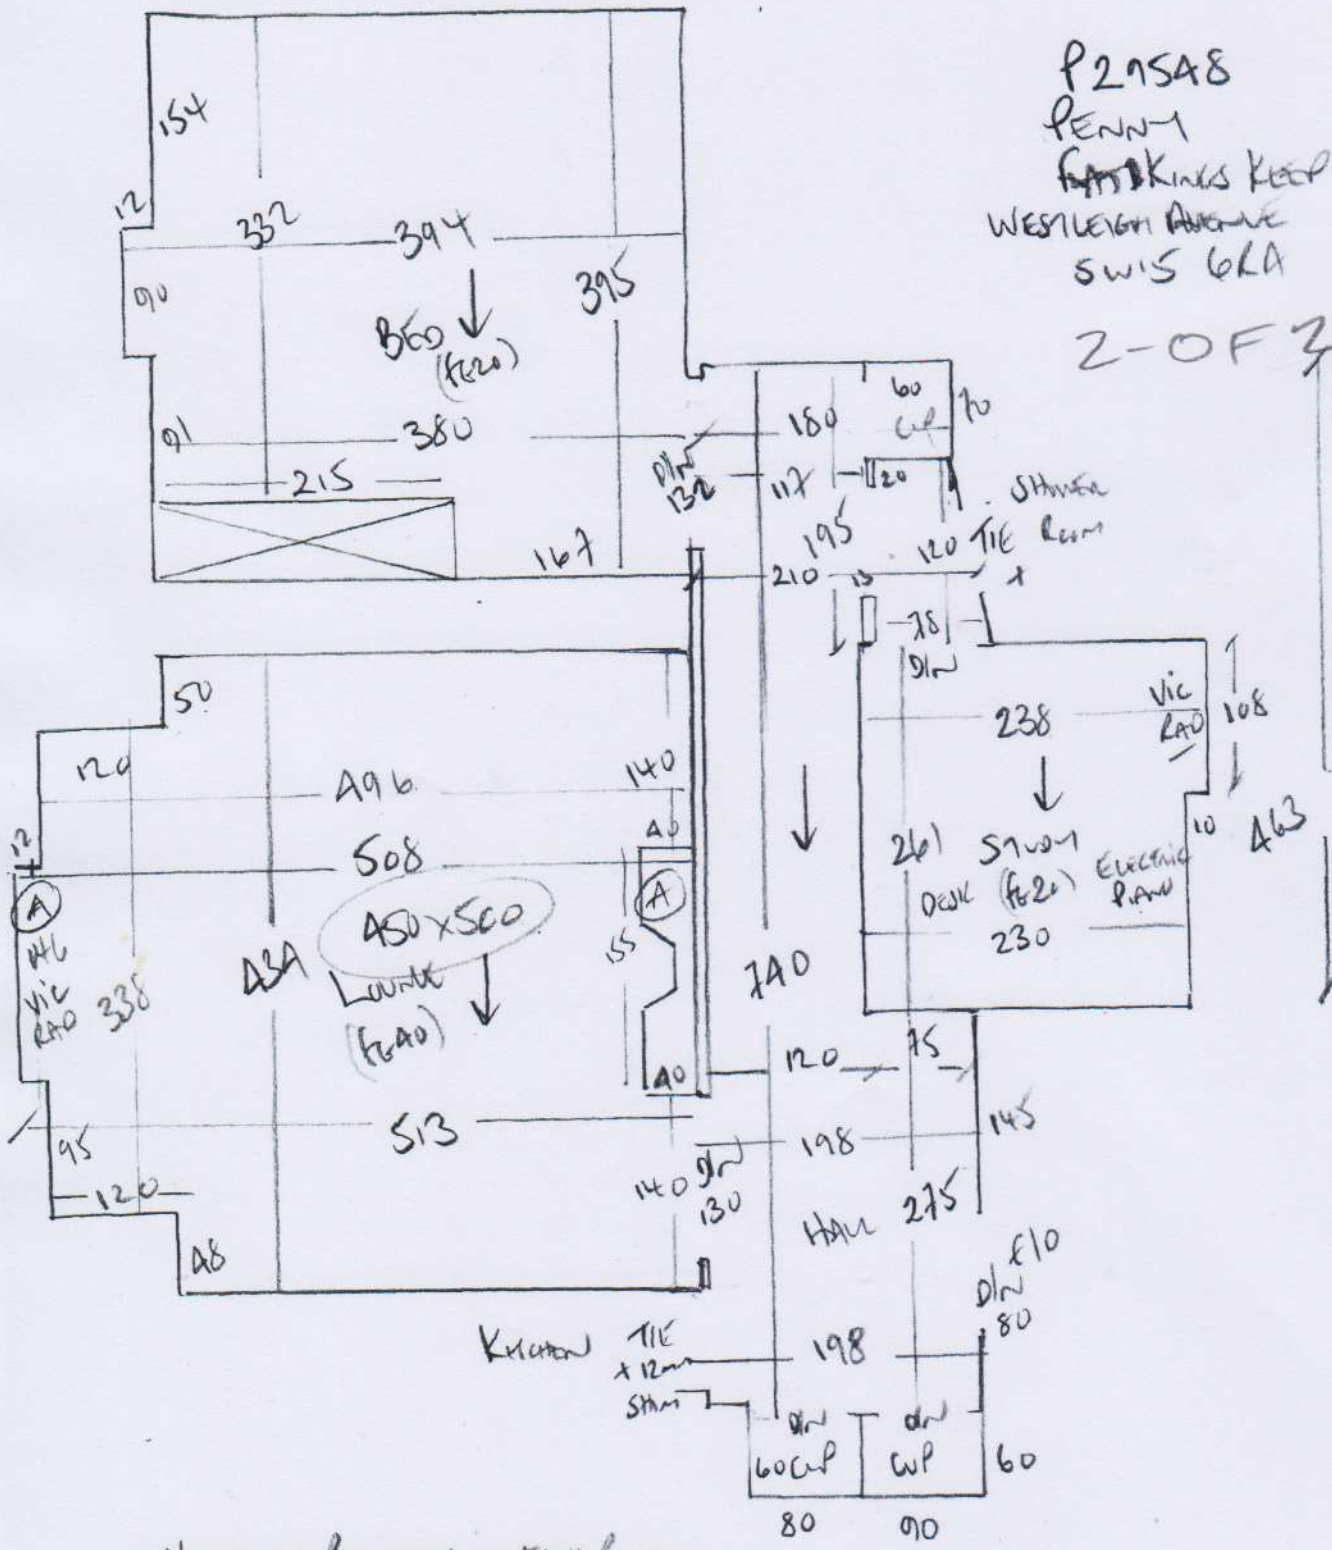

P29548  
 PENNY  
 FURNITURE  
 WESTLAWN AVENUE  
 SWIS 6RA

1 OF 2

BEDROOM STUDY

SITTING ROOM + HALLWAY

YORK VELVET

Colour York - 227

PLAN 1150 x 400

46m<sup>2</sup>

SITTING ROOM

450 x 500

22.50m<sup>2</sup> FILLER FROM WASTE (A)

P29548  
 PENNY  
 FRANKS KEEP  
 WESTLEIGH AVENUE  
 SWIS 6LA  
 2-OF-3

VICTORIAN RADIATORS in EACH ROOM