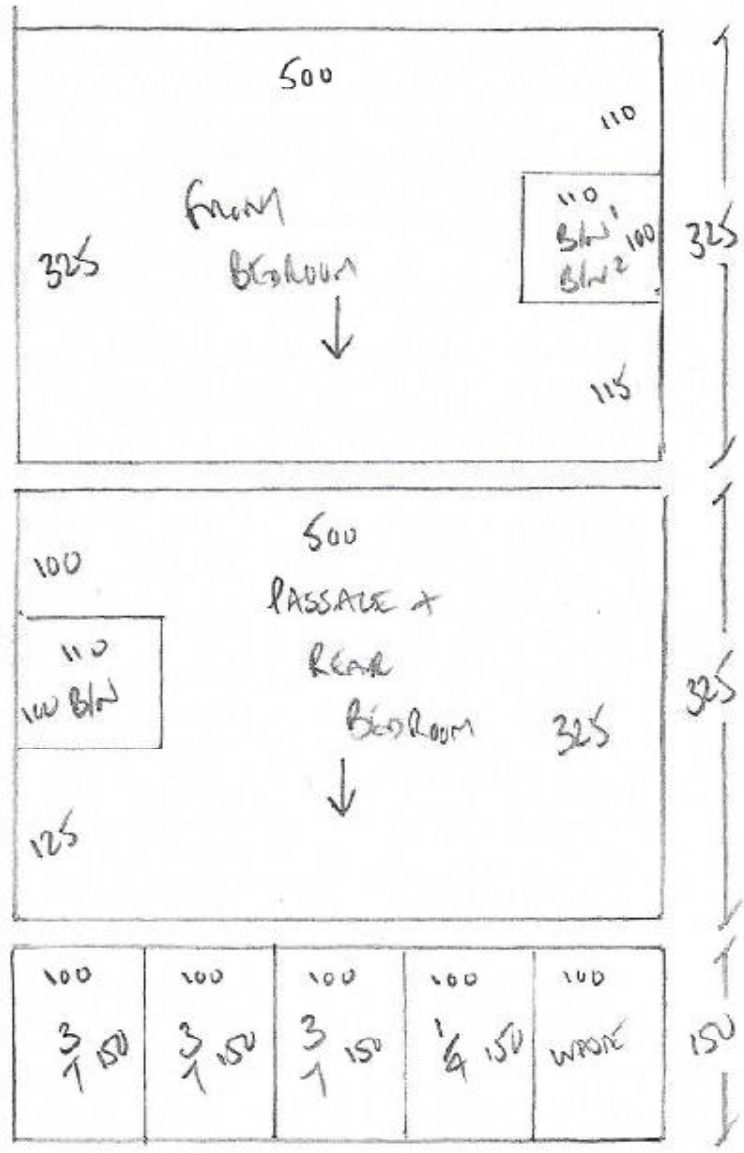

P29553
 Scott
 36 TARBOT ROAD
 TW2 6ST

2 BEDS + PASSAGE
1/4 LAUNDRY + STAIRS

LIMON TWIST '50'
 LINTO = 206

PLAN 325 x 500
 PLAN 325 x 500
 PLAN 150 x 500
800 x 500

40m2