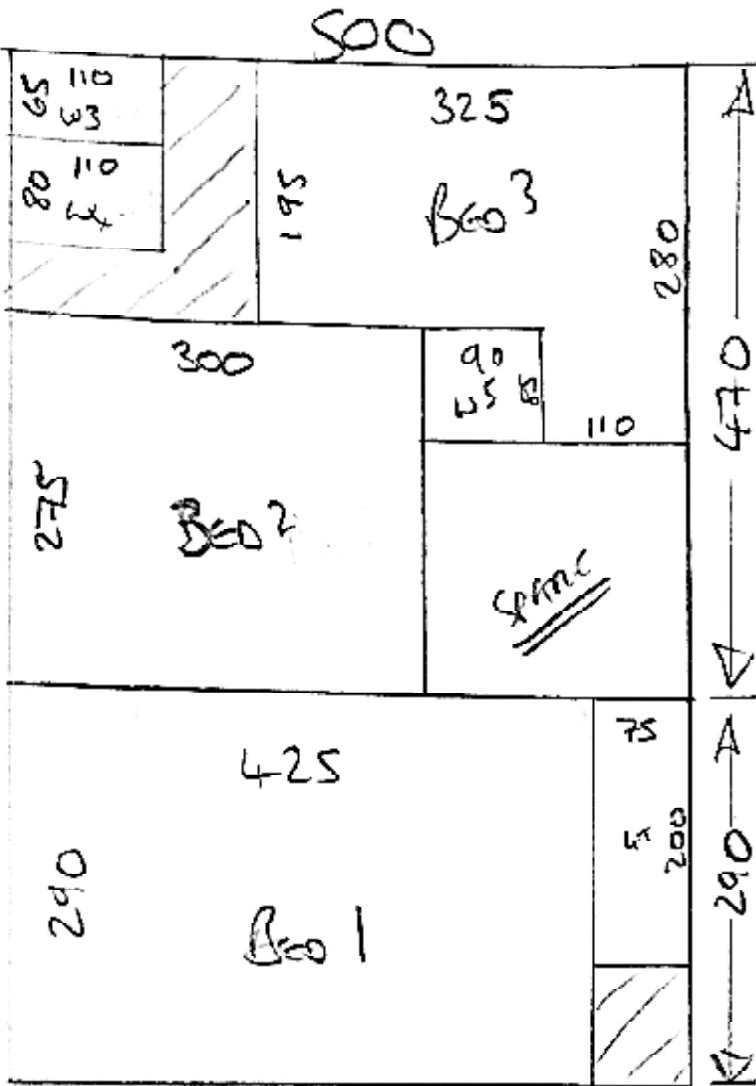

P29555
READ

100%

HAND CLEARANCE

- BOUNNET

640 x 500

565 x 500

470 x 500

290 x 500

1965 x 500

= 98.25 m²

COIR MAT - NATURAL

Front Door 65 x 100

Back Door 55 x 100

P29555
R640
20F4

P21SSS
 R660
 AB4 [HAWKWOOD] (L)
 SWIS 16A

4 of 4