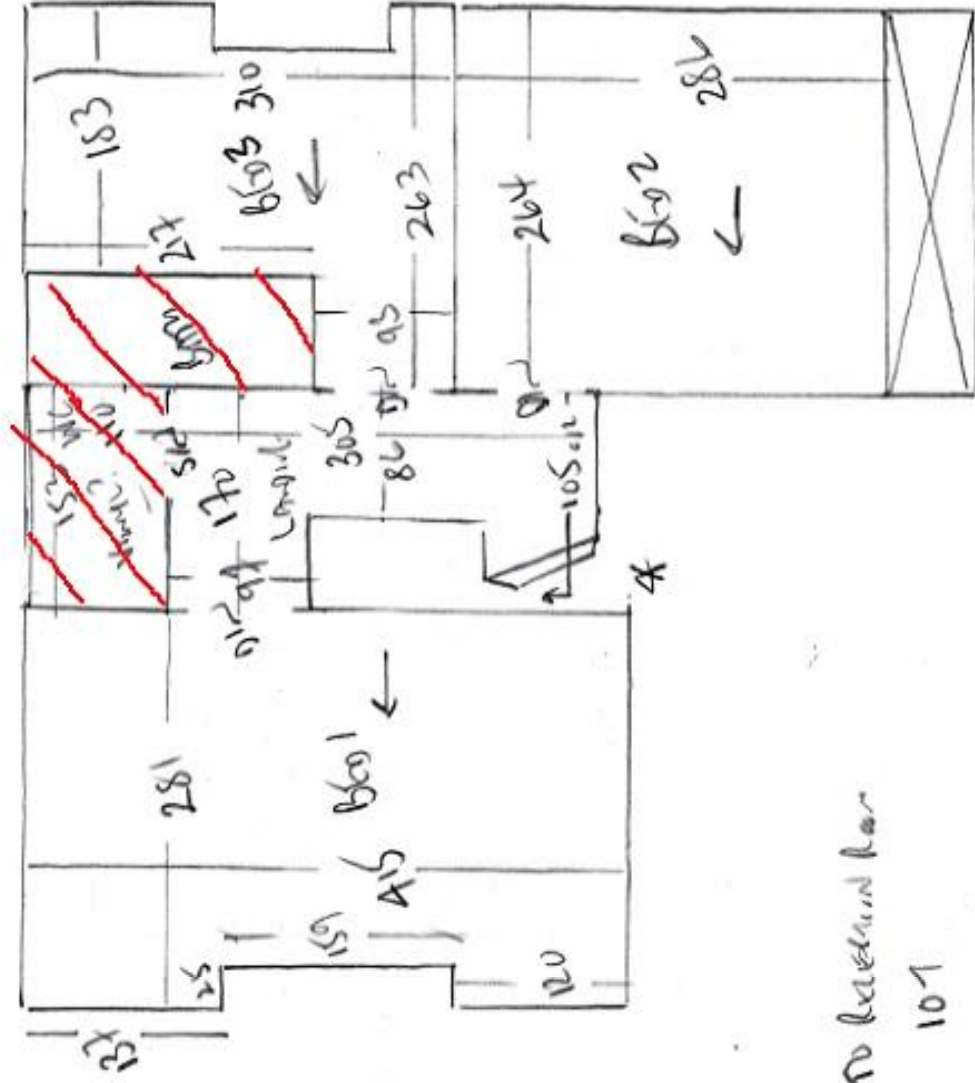

P29555
READ

100%

HAND CLEARANCE

- BOUNNET

640 x 500

565 x 500

470 x 500

290 x 500

1965 x 500

= 98.25 m²

COIR MAT - NATURAL

Front Door 65 x 100

Back Door 55 x 100

P29555
R640
20F4

P21SSS
 R660
 AB4 [HAWKWOOD] (L)
 SWIS 16A

4 of 4

TO RECONSTRUCT

101

- A2 x 66
- WS A6 x 63
- W4 68 x 89
- W3 55 x 95
- W2 50 x 76
- W1 A8 x 67

WOOD FRONTS
 UNDER AIR BARRIERS AND FLOOR STONE
 AIR BARRIERS? EXISTING GATES ARE ANNOYING