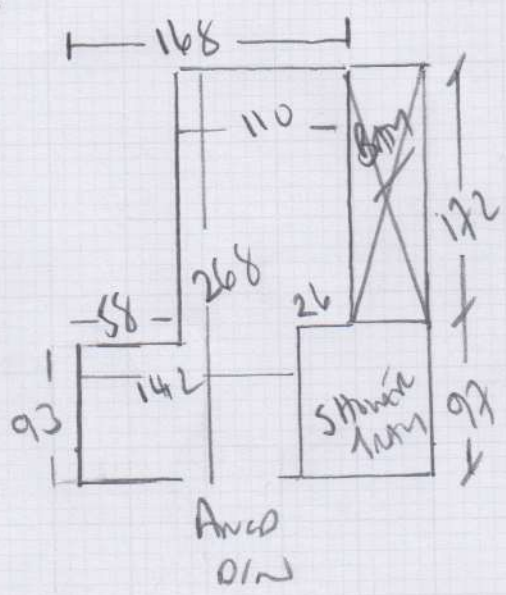

Job No: P29556
Name: COCHRANE
Address: 16 BENICELLEN RD
SW13 9LZ
Tel:
Sheet: 1 OF 1

Broomcom

VELVET DREAMS
SMARTSTRAND
141-ROSE
1.80 x 4

WOOD FLOORS / HILBAND DOWN
WHITE VELVET on OLD FEM + STAIRS
Area 012 REQUIRED.