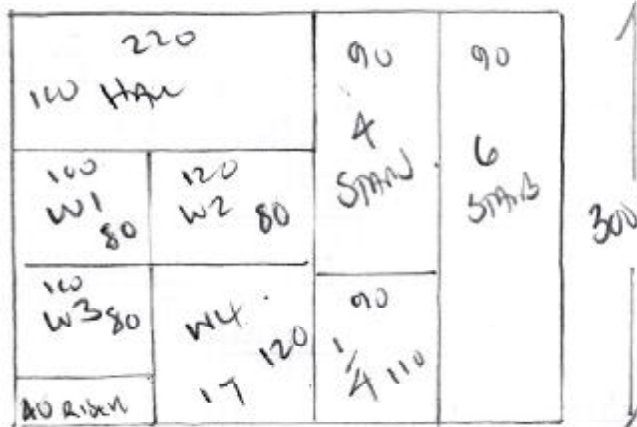

P29559  
 MORCELLA  
 FAX A (10P)  
 213 PUNENBUDE RD  
 SWISS 2ND

W4 65 x 78

↑ 17  
 43 x 84  
 81

43 x 77

W3 70 x 70

W2 75 x 110

W1 65 x 90

↓ 17  
 43 x 84

WEEKEND

W/4 X C/P ON OLD RUBBER + STEEL

ANAL BARS

HAN/LOSS 1 STRIP + 1/4 LANGE

ARRESTOR ELITE  
 COLAR

PLAN 300 x 400

12m<sup>2</sup>