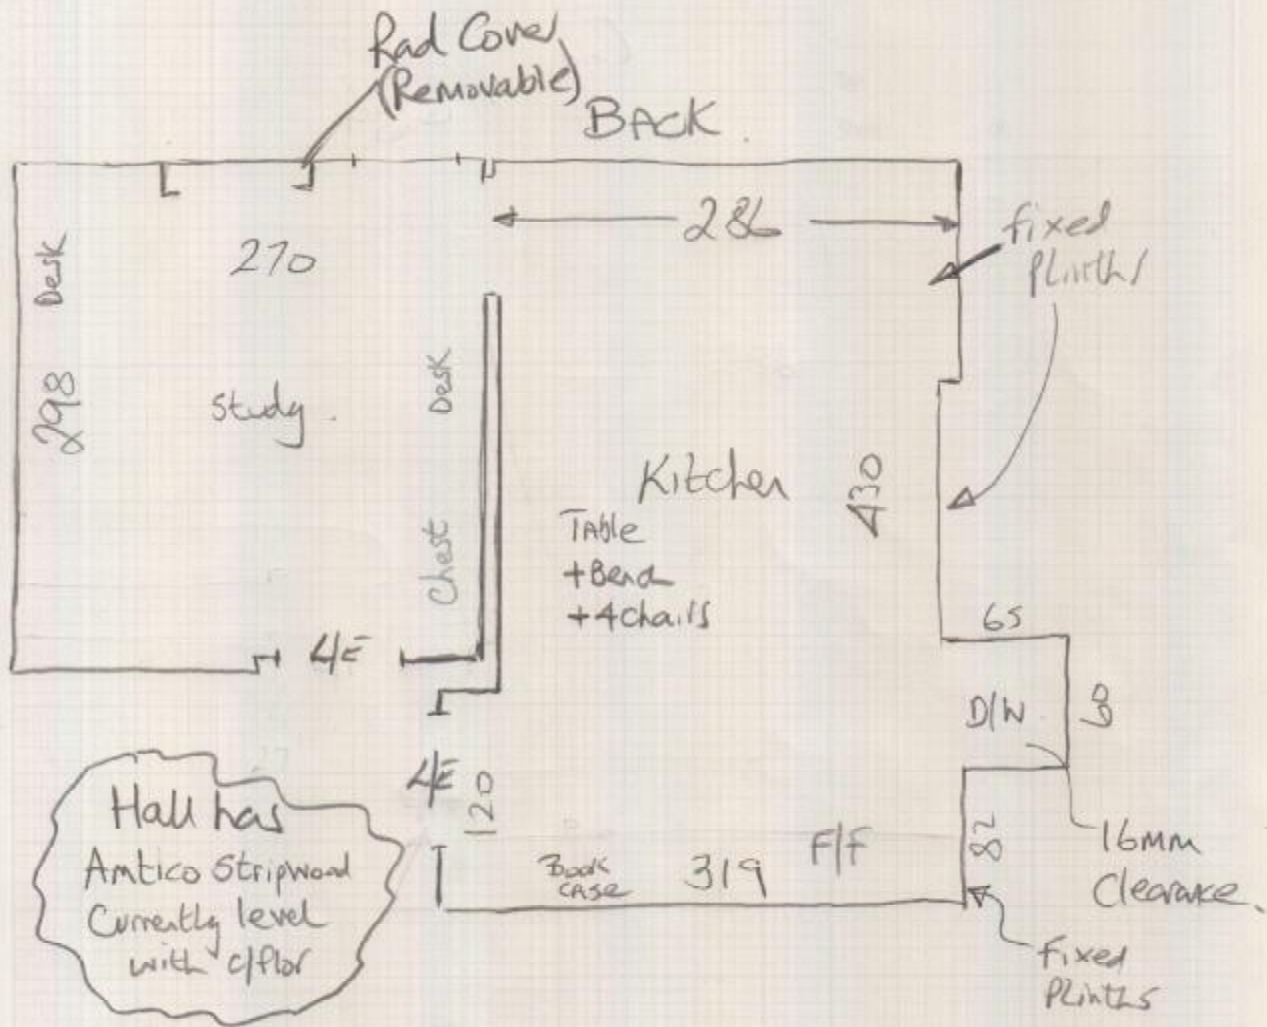

P29563
Fowkes

* Parking for Residents only from 10am - 6.30pm
So ask Customer for a visited permit.