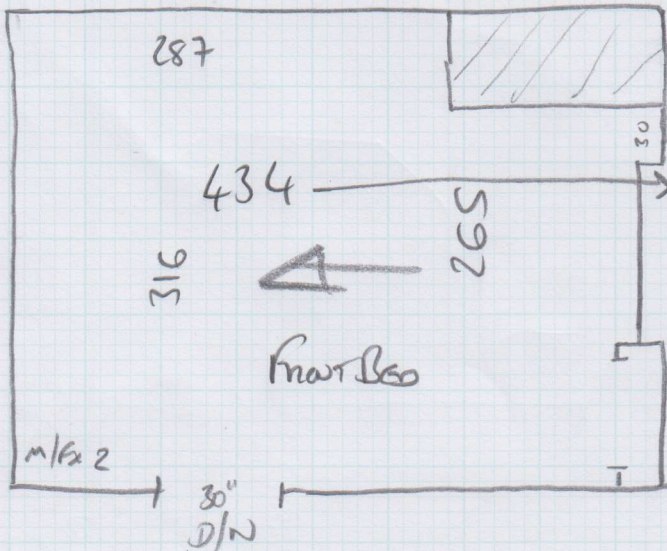

Job No: P29569
Name: ENIBANK

Address: Loft 2

Tel: _____
Sheet: _____ of: _____

ULTIMA MAJON
- CLOVER

475 x 400

= 19 m²

Job No: P29569

Name: GURBANK

Address: 202

Tel:

Sheet: of:

WESTEND PRESTIGE

- ROSA ROSA

645 x 366

= 16.28m²

FLOORCOVERS NOT GREAT