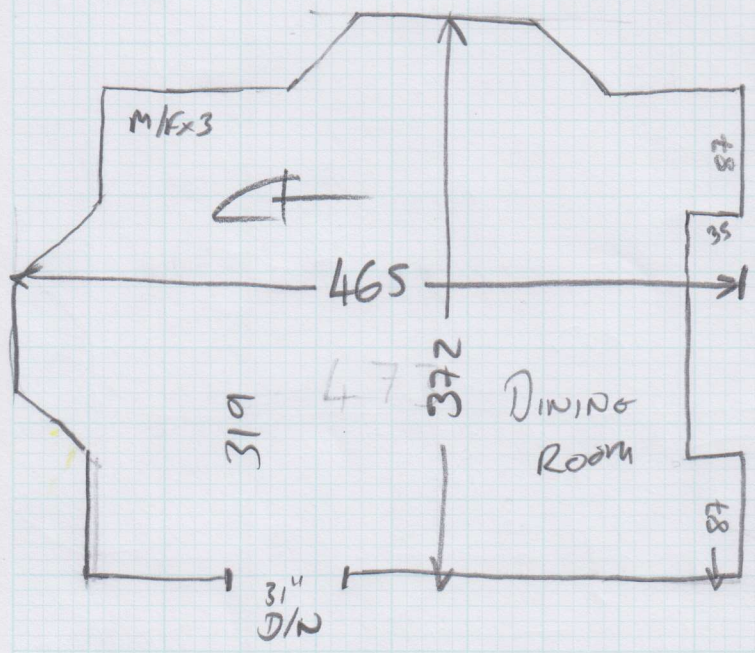

Job No: P29569
Name: ENIBANK

Address: Loft 2

Tel: _____
Sheet: _____ of: _____

ULTIMA MAJON
- CLOVER

475 x 400

= 19 m²

Job No: P29569

Name: GURBANK

Address: 202

Tel:

Sheet: of:

WESTEND PRESTIGE

- ROSA ROSA

645 x 366

= 16.28m²

FLOORCOVERS NOT GREAT