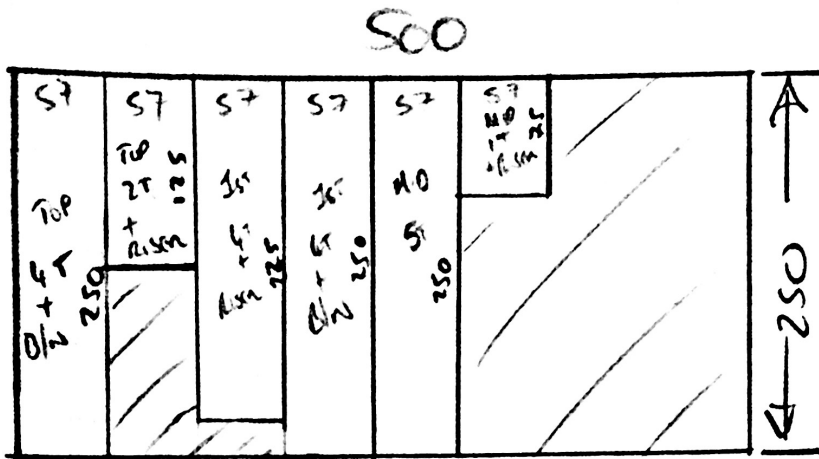

P29571
MORRISON

1CF1

SARANA KEBILU 'CLEARANCE'
- 0880 STONE

250 x 500

= 12.5m²

CUSTOMER'S SIZES

TOP FLIGHT

RISER
6T @ 45 x 77
B/N