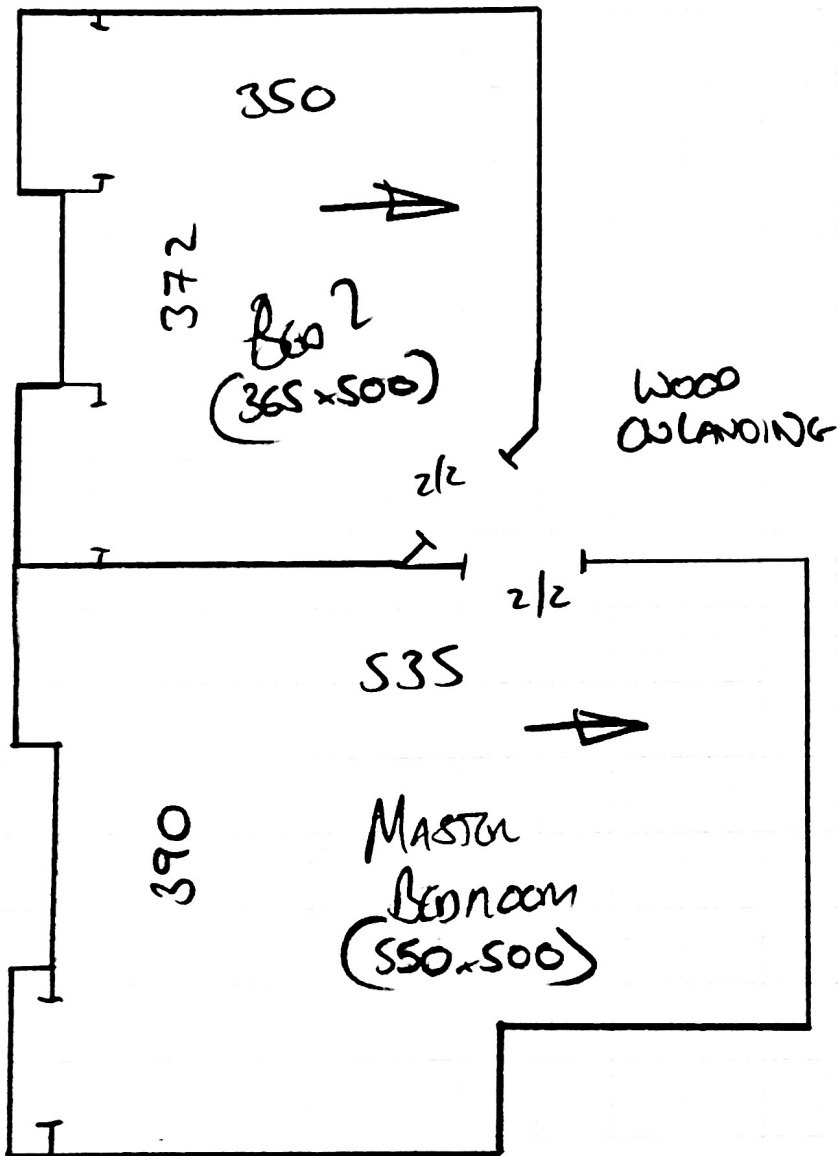

029572  
Havenight

10/4

SAHARA KESUW 'CLEARANCE'

-0880 STONE

180 x 500

350 x 500

375 x 500

365 x 500

550 x 500

1820 x 500

= 91m<sup>2</sup>

COIL MAT. NATURAL

105 x 200

PLANS 2  
HAYNIGHT

Zorlo

P29572  
HALLWAY

3 of 4

109 x 99