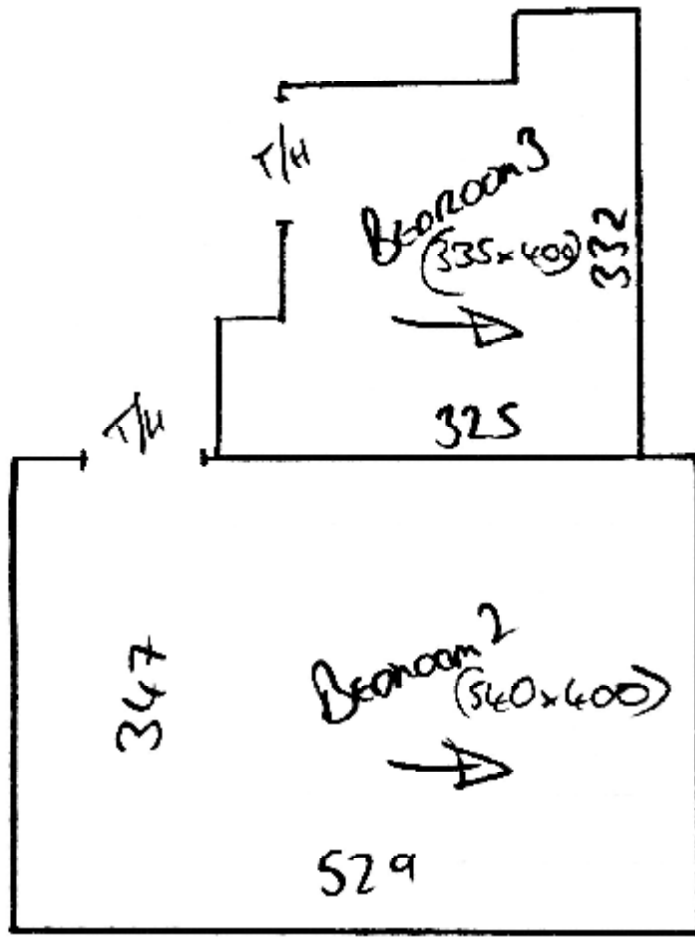

P29576
GOLDEN HOUSES
DEVELOPMENTS LTD

1 of 2

Medley Rib

-109

335 x 600

540 x 600

875 x 600

= 35m²