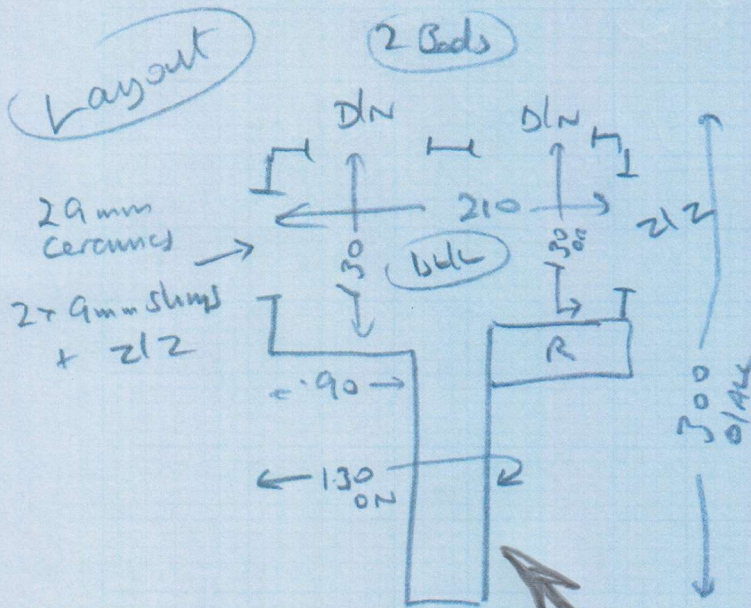

P29600

Mrs P. THOMSON
6 Hawkesbury Road
Putney
SW15 5HH

Freezer Strip, FST 1489

W1 STRIP 4.00 x 4m

Easycare Trust EAST-46

28CBS 3.20 x 5m
3.45 x 4m

all needs to

River 0.20 x 0.86

(4) 0.44 x 0.86

1/4 Land 1.12 or 0.90

(D) 0.43 x 0.86

W1 0.82 or 1.25

W2 1.08 or 0.90

* TURN UNDER NOSE

* ON FIT DOUBLE LENGTH OF
ALL S/N IF REQUIRED

1 OF 2

2 BEDS

P29600
Thomson
6 Hawkesbury Road
Putney
SW15 5HH

REAR

wood
no u/b
needs
sk
no mlf

FRONT

24mm
Ceramics

No Barr
Needs

wood
no u/b
needs sk
mlf(x1)