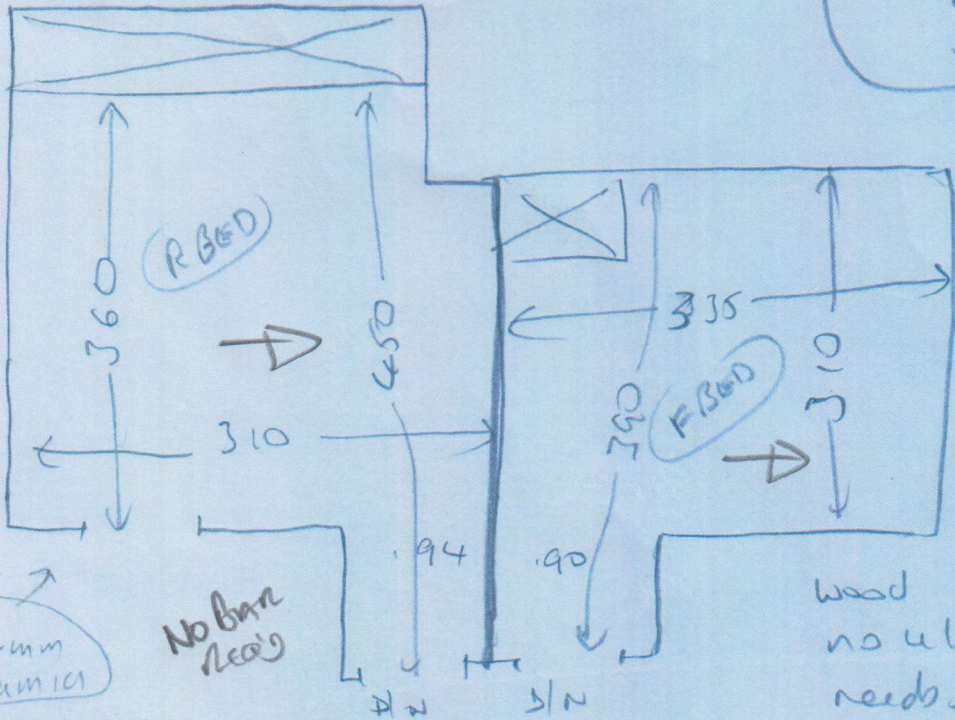

P29600

Mrs P. THOMSON
6 Hawkesbury Road
Putney
SW15 5HH

Freezer Strip, FST 1489

W1 STRIP 4.00 x 4m

Easycare Trust EAST-46

28CBS 3.20 x 5m
3.45 x 4m

all needs to

River 0.20 x 0.86

(4) 0.44 x 0.86

1/4 Land 1.12 or 0.90

(D) 0.43 x 0.86

W1 0.82 or 1.25

W2 1.08 or 0.90

* TURN UNDER NOSE

* ON FIT DOUBLE LENGTH OF
ALL S/N IF REQUIRED

1 OF 2

2 BEDS

P29600
Thomson
6 Hawkesbury Road
Putney
SW15 5HH

REAR

wood
no u/b
needs
sk
no mlf

FRONT

24mm
Ceramics

No Barr
Needs

wood
no u/b
needs sk
mlf(x1)