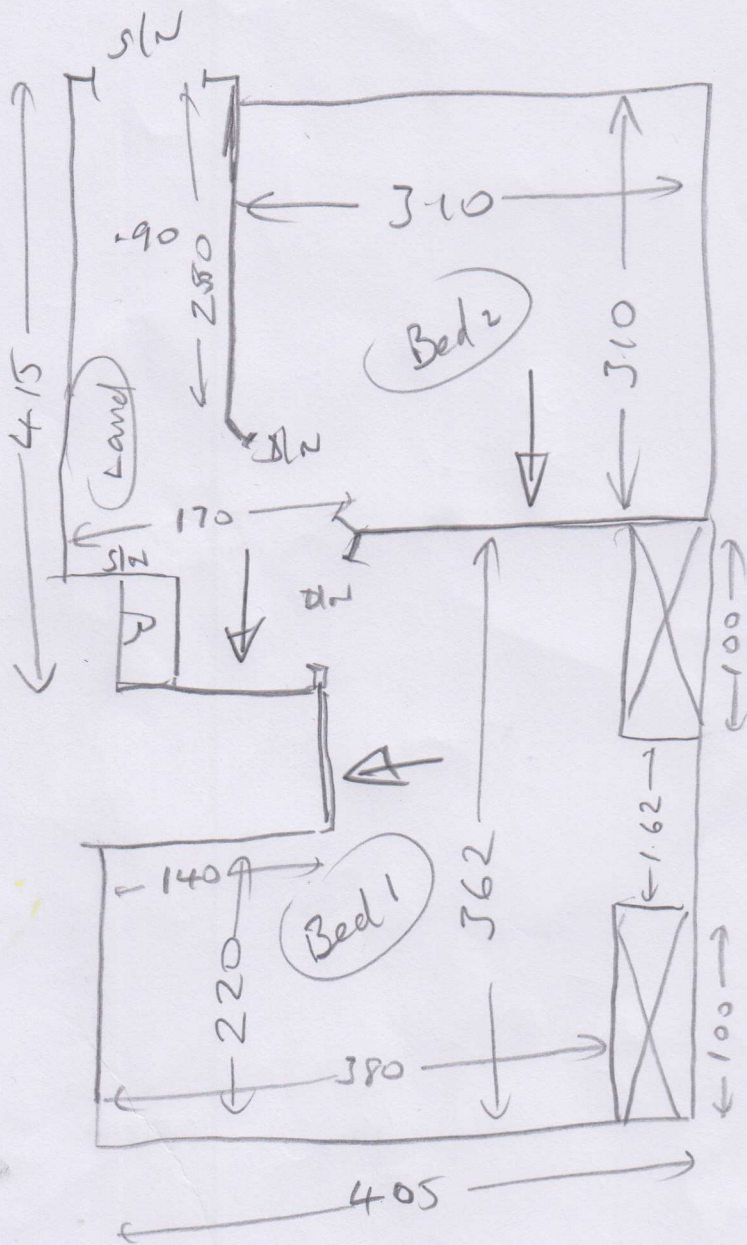

mrcarpet
 Job No: P29601
 Name: GLENVIEW PROPERTIES LTD
 Address:
 Tel: (LOF2)
 Sheet: of

Thamore 'Stock'
 - IT-610
 705 x 400
 320 x 400

 1025 x 400
 = 41m²

P29601

GLENHOLME
PROPERTIES

LTD

20F2

all
wood
u/d
exist s/edge
no furniture to move

w1 057 x 075

w2 060 x 085

w3 067 x 063

w4 060 x 082

w5 067 x 094

w6 060 x 0.65

(5) 049 x 061