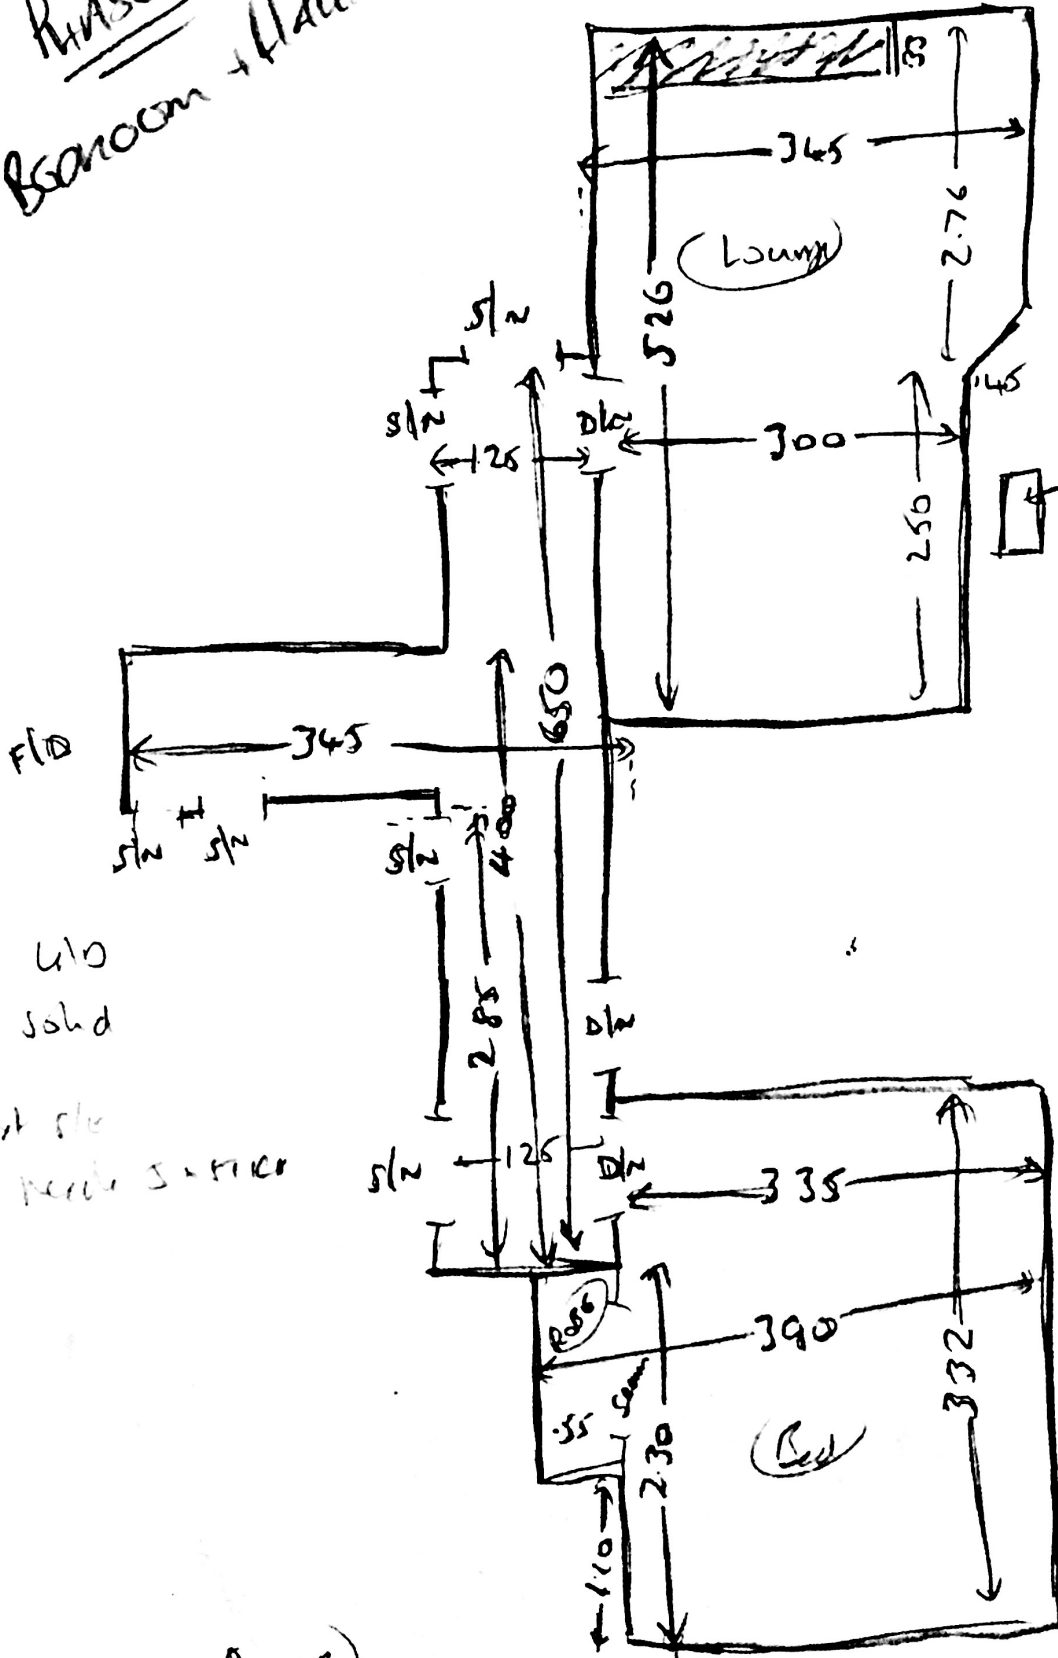

P29615 (10F2)  
 Mrs Geraldine Wolfe  
 2 Fairford House  
 Aubyn Square  
 Rehampton  
 Swis SNH

MONTRoux - MON-321  
 10.00 x 5m

stick a piece  
 on top of step in lounge

Lots of furniture etc  
 to move

(10F2)

PHASE 1  
 Bedroom + Hall ONLY  
 \* Make Up Remaining Piece  
 With Job Number &  
 Store @ with for  
DATE

Layout

Phase 1  
Bedroom + Hall ONLY

P29615

WOLFE

2012

MARKS)

Solid  
ulv  
mostly ext  
slc  
needs 5x  
stick

stick piece  
on top of  
step in  
lounge

Solid  
ulv  
ext slc  
needs 5  
stick  
mlk x 3)

ulv  
solid  
ext slc  
needs 5 x stick

2012