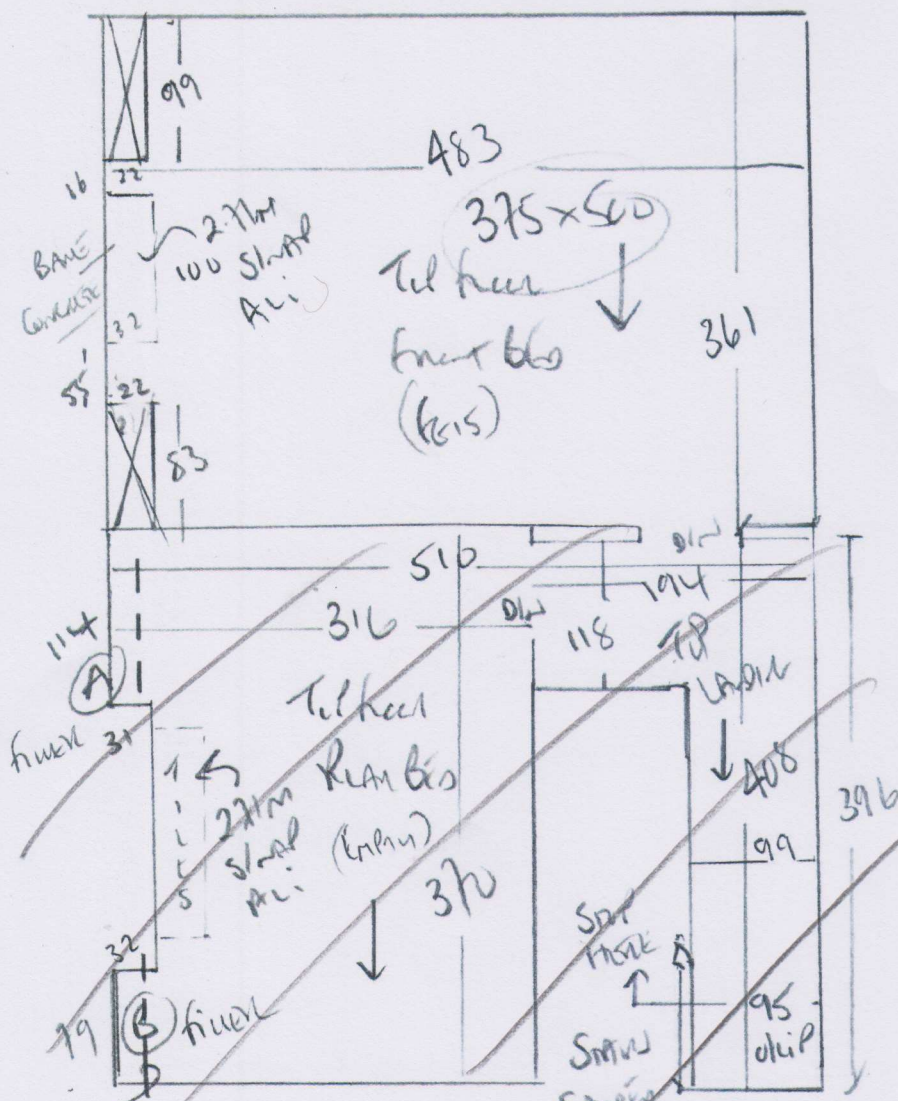

P29618

~~P29618~~
Blombier
13 BANCA LINES 1
SWIS 100

(LOFI)

SAWANA KEBILU

- 0880 STUNE

375 x 500

= 18.75m²

Rear BES beam
 Washbar BES NO UP/LIT
 NO HAND SAND DOWN
 FRONT BES + LAMOR
 TRUST LINE ON CAUMS RUBBER (CUSTOMER TO VERIFY + DISPOSE)
 3mm HAND SAND DOWN IN BATH AREAS