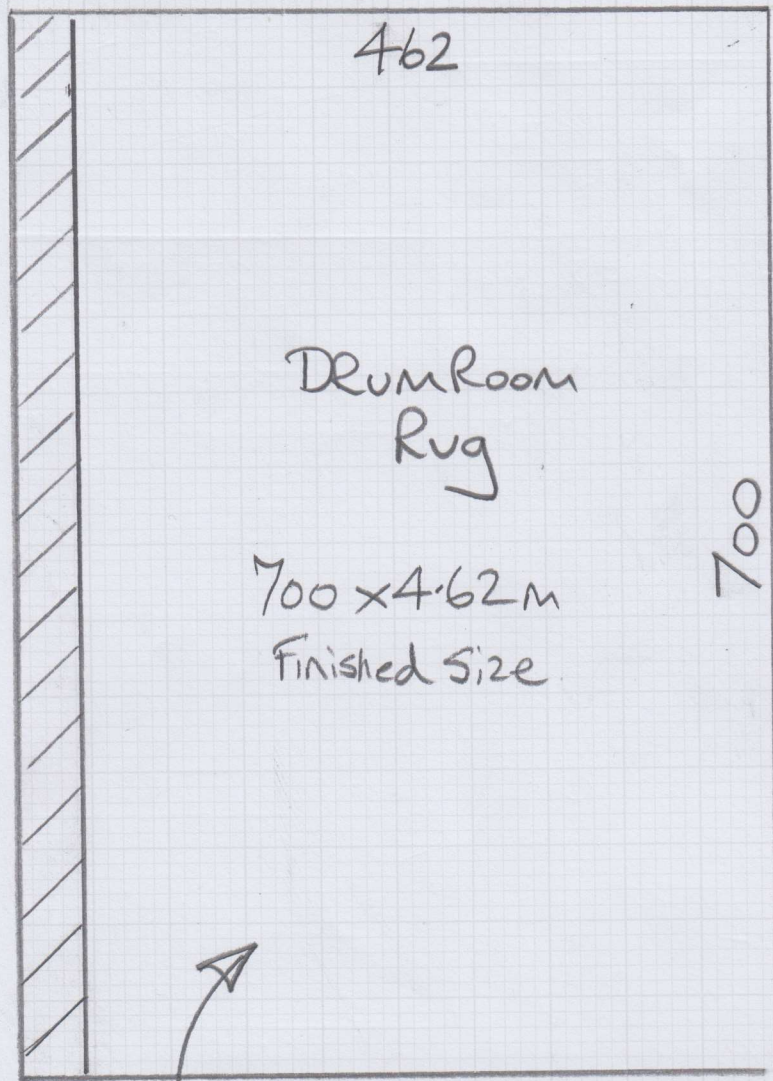

DRUM ROOM

Job No. P29620

Name: Bishop

Address:

Tel:

Sheet:

1 of 2

Boston

Col. B05-022

$$= 710 \times 500$$

$$= \underline{\underline{35.50M^2}}$$

KASIA'S to Cut Rug to size & Bind with Linen - L5776 Black tape with 6cm Showing on surface (To match Rug in other Rm)

* Binding Sheet attached

P29620

Job No: P29620
Name: Bishop

Address:

Tel:

Sheet:

2 of 2

Bound edge Rug

= 7.00 x 4.62m
finished size