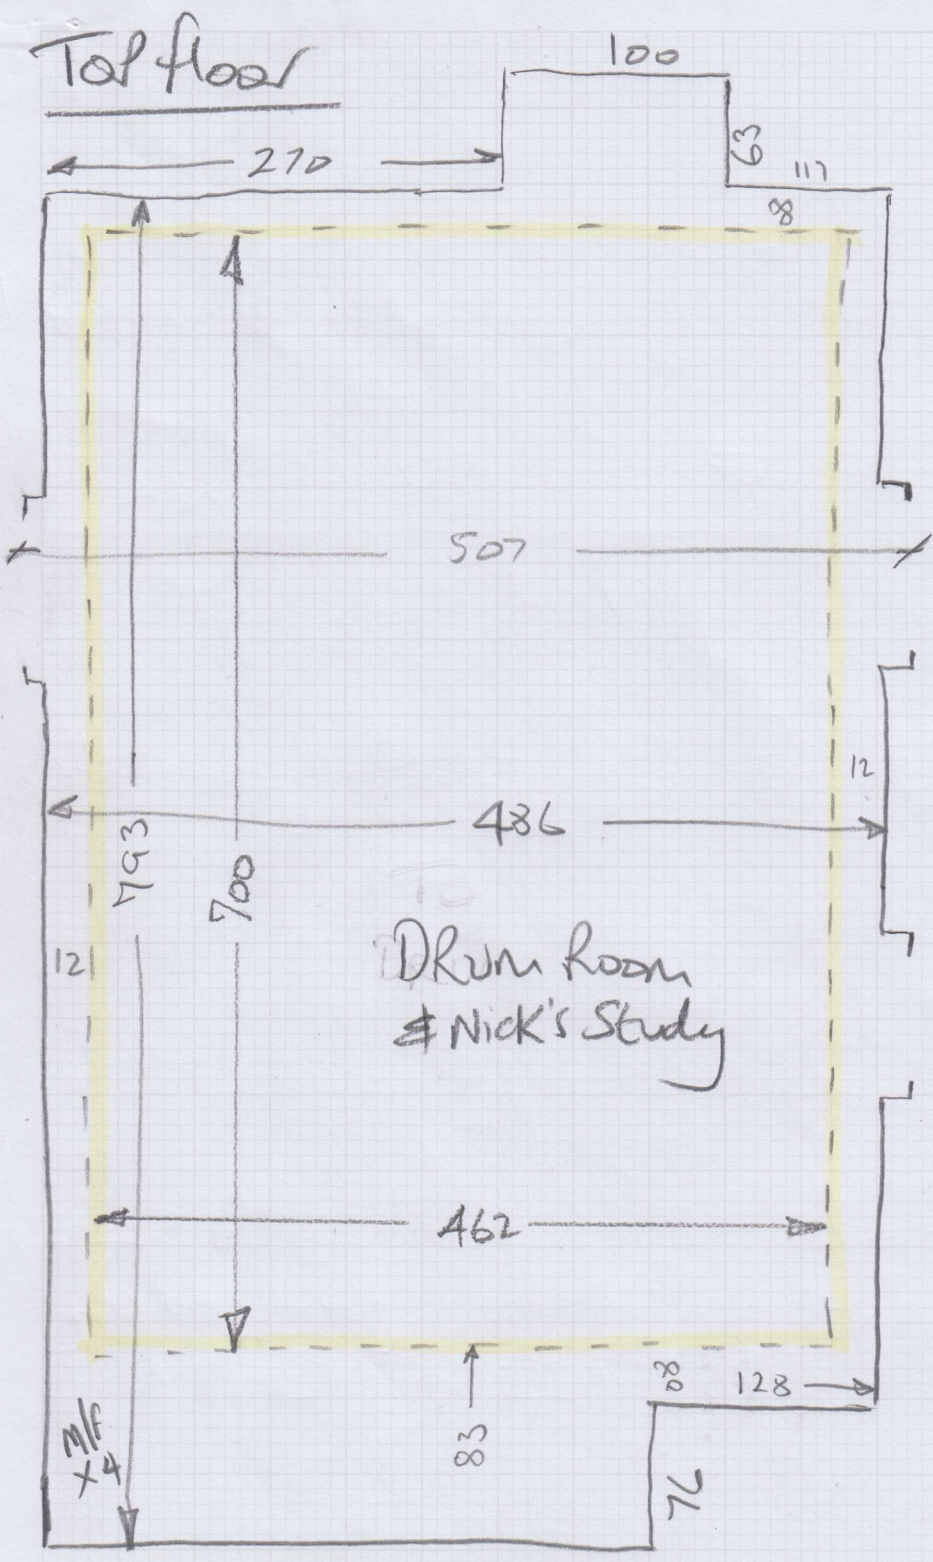

DRUM ROOM

Job No. P29620

Name: Bishop

Address:

Tel:

Sheet:

1 of 2

Boston

Col. B05-022

$$= 710 \times 500$$

$$= \underline{\underline{35.50M^2}}$$

KASIA'S to Cut Rug to size & Bind with Linen - L5776 Black tape with 6cm Showing on surface (To match Rug in other Rm)

* Binding Sheet attached

P29620

Job No: P29620
Name: Bishop

Address:

Tel:

Sheet:

2 of 2

Bound edge Rug

= 7.00 x 4.62m
finished size

Boston - Boston

Stone tiles with u/floor heating.

Lay bound edge rug over low tog u/floor.

Rug to be edged with 6cm linen tape black.

3 Doors will need trimming (Nick advised)

Tight Access via stairs to this level (Roll loose!)