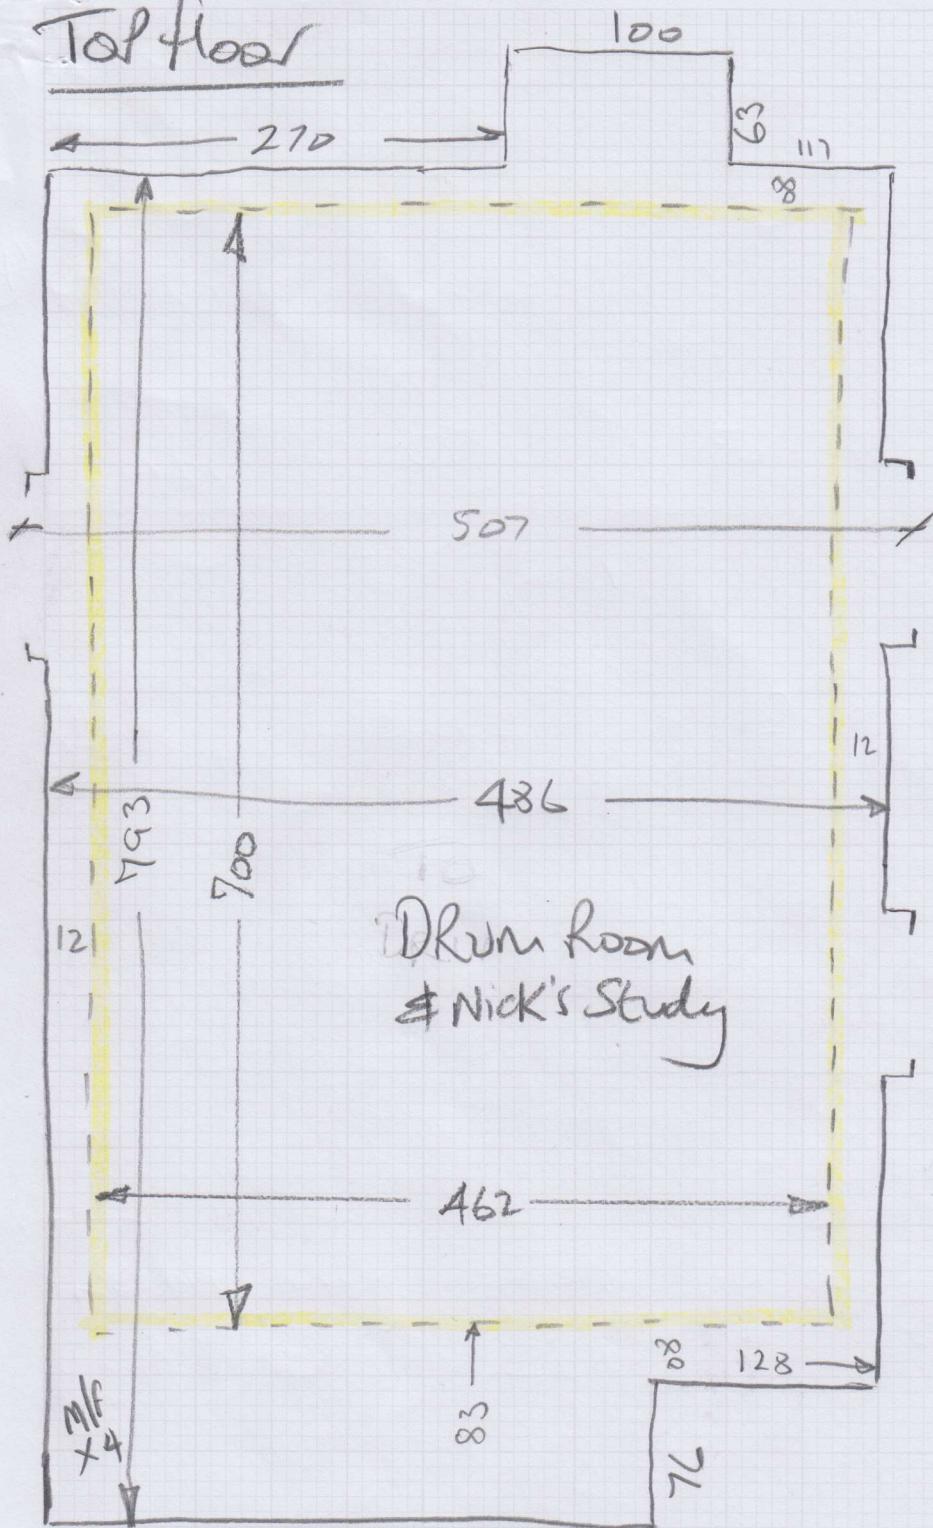

DRUM ROOM

Job No: P29620

Name: Bishop

Address:

Tel:

Sheet:

1 of 2

Boston

Col. Bos-022

$$= 710 \times 500$$
$$= \underline{\underline{35.50m^2}}$$

KASIA'S to Cut Rug to size & Bind with Linen - L5776 Black tape with 6cm showing on surface (To match Rug in other Rm)

\* Binding Sheet attached

Top floor

mrcarpet  
 Job No: P29620  
 Name: Bishop  
 Address:  
 Tel:  
 Sheet: 2 of 2

Bound edge Rug  
 = 7.00 x 462m  
 (AND) finished size

Boston - Bos 022

Stone tiles with u/floor heating.  
 Lay bound edge rug over low tog u/floor.  
 Rug to be edged with 6cm linen tape black.  
 3 Doors will need trimming (Nick advised)  
 Tight Access via stairs to this level (Roll loose!)