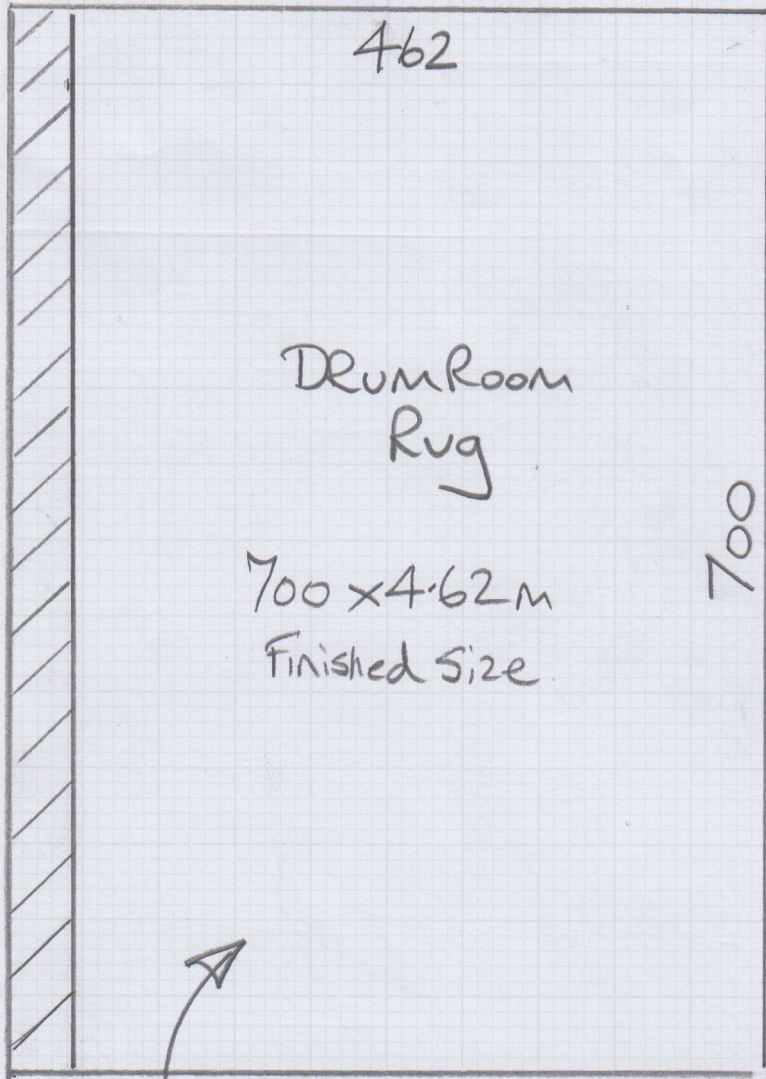

DRUM ROOM

Job No: P29620

Name: Bishop

Address:

Tel:

Sheet:

1 of 2

Boston

Col. Bos-022

$$= 710 \times 500$$
$$= \underline{\underline{35.50m^2}}$$

KASIA'S to Cut Rug to size & Bind with Linen - L5776 Black tape with 6cm showing on surface (To match Rug in other Rm)

\* Binding Sheet attached

Top floor

mrcarpet  
 Job No: P29620  
 Name: Bishop  
 Address:  
 Tel:  
 Sheet: 2 of 2

Bound edge Rug  
 = 7.00 x 462m  
 (AND) finished size

Boston - Bos 022

Stone tiles with u/floor heating.  
 Lay bound edge rug over low tog u/floor.  
 Rug to be edged with 6cm linen tape black.  
 3 Doors will need trimming (Nick advised)  
 Tight Access via stairs to this level (Roll loose!)