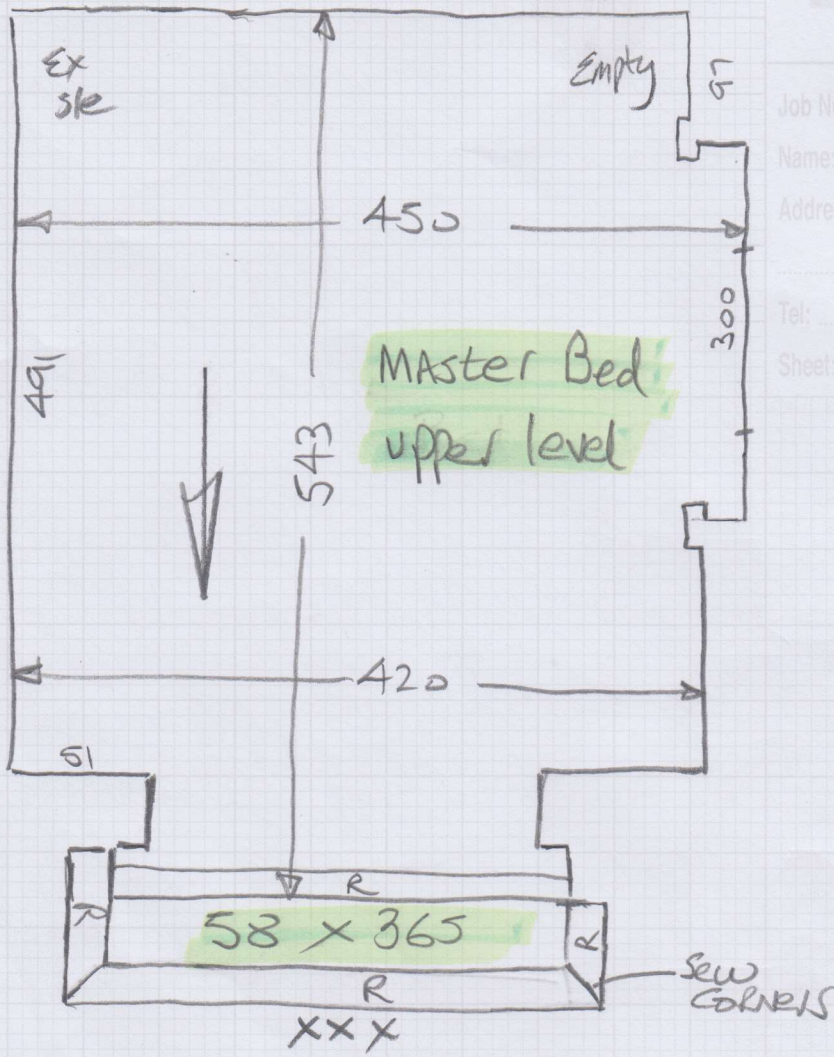

①

P29620  
Bishop  
⑩ of 5

Silk luxury velvet  
Col. SLK-LV100

- Cut Plan ① 575 x 500
- Cut Plan ② 620 x 500
- Cut Plan ③ 375 x 500

$$1570 \times 500 = \underline{\underline{785000 \text{ m}^2}}$$

$$V/LAY = 71 \text{ m}^2$$

②

Filler  
Ⓐ

3

P29620  
Bishop

(Lot 5)

Silk Luxury Velvet  
Col. SLK-ZV100

mrcarpet  
 Job No: P29620  
 Name: Bishop  
 Address:  
 Tel:  
 Sheet: 3 of 5

Job No: P29620

Name: Bishop

Address:

Tel:

Sheet:

4 of 5

P29620  
Bishop

50+5

Silk Luxury Velvet  
Col SLK-LV100