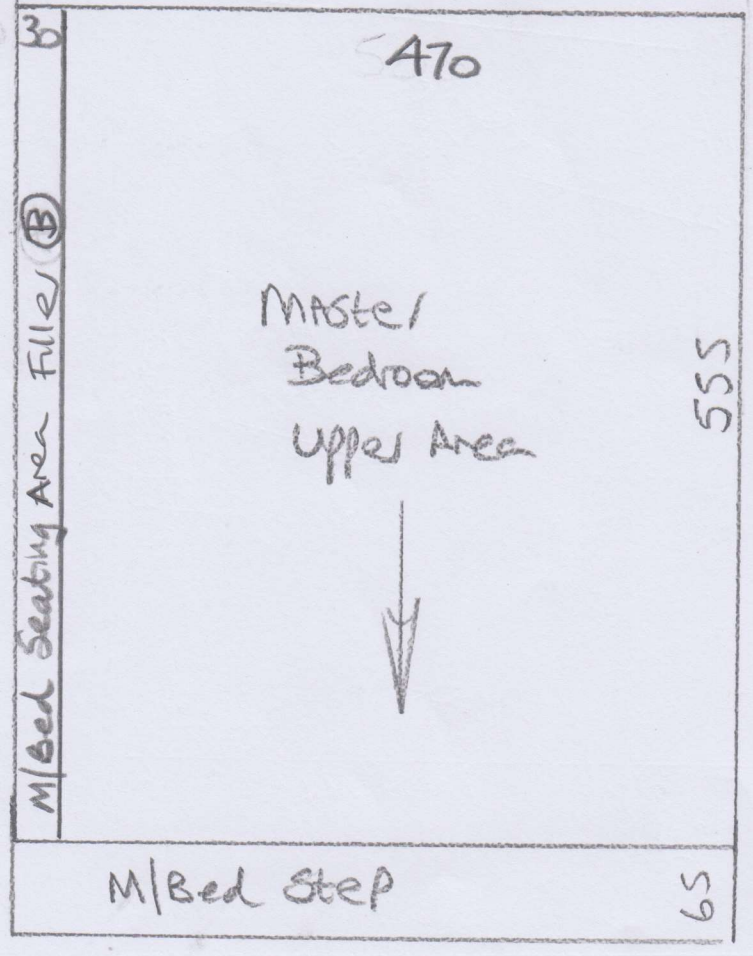

①

P29620  
Bishop  
⑩ of 5

Silk luxury velvet  
Col. SLK-LV100

- Cut Plan ① 575 x 500
- Cut Plan ② 620 x 500
- Cut Plan ③ 375 x 500

$$1570 \times 500 = \underline{\underline{785000 \text{ m}^2}}$$

$$V/LAY = 71 \text{ m}^2$$

②

Filler  
Ⓐ

3

P29620  
Bishop

(Lot 5)

Silk Luxury Velvet  
Col. SLK-ZV100

mrcarpet  
 Job No: P29620  
 Name: Bishop  
 Address:  
 Tel:  
 Sheet: 3 of 5

Job No: P29620

Name: Bishop

Address:

Tel:

Sheet:

4 of 5

P29620  
Bishop

50+5

Silk Luxury Velvet  
Col SLK-LV100