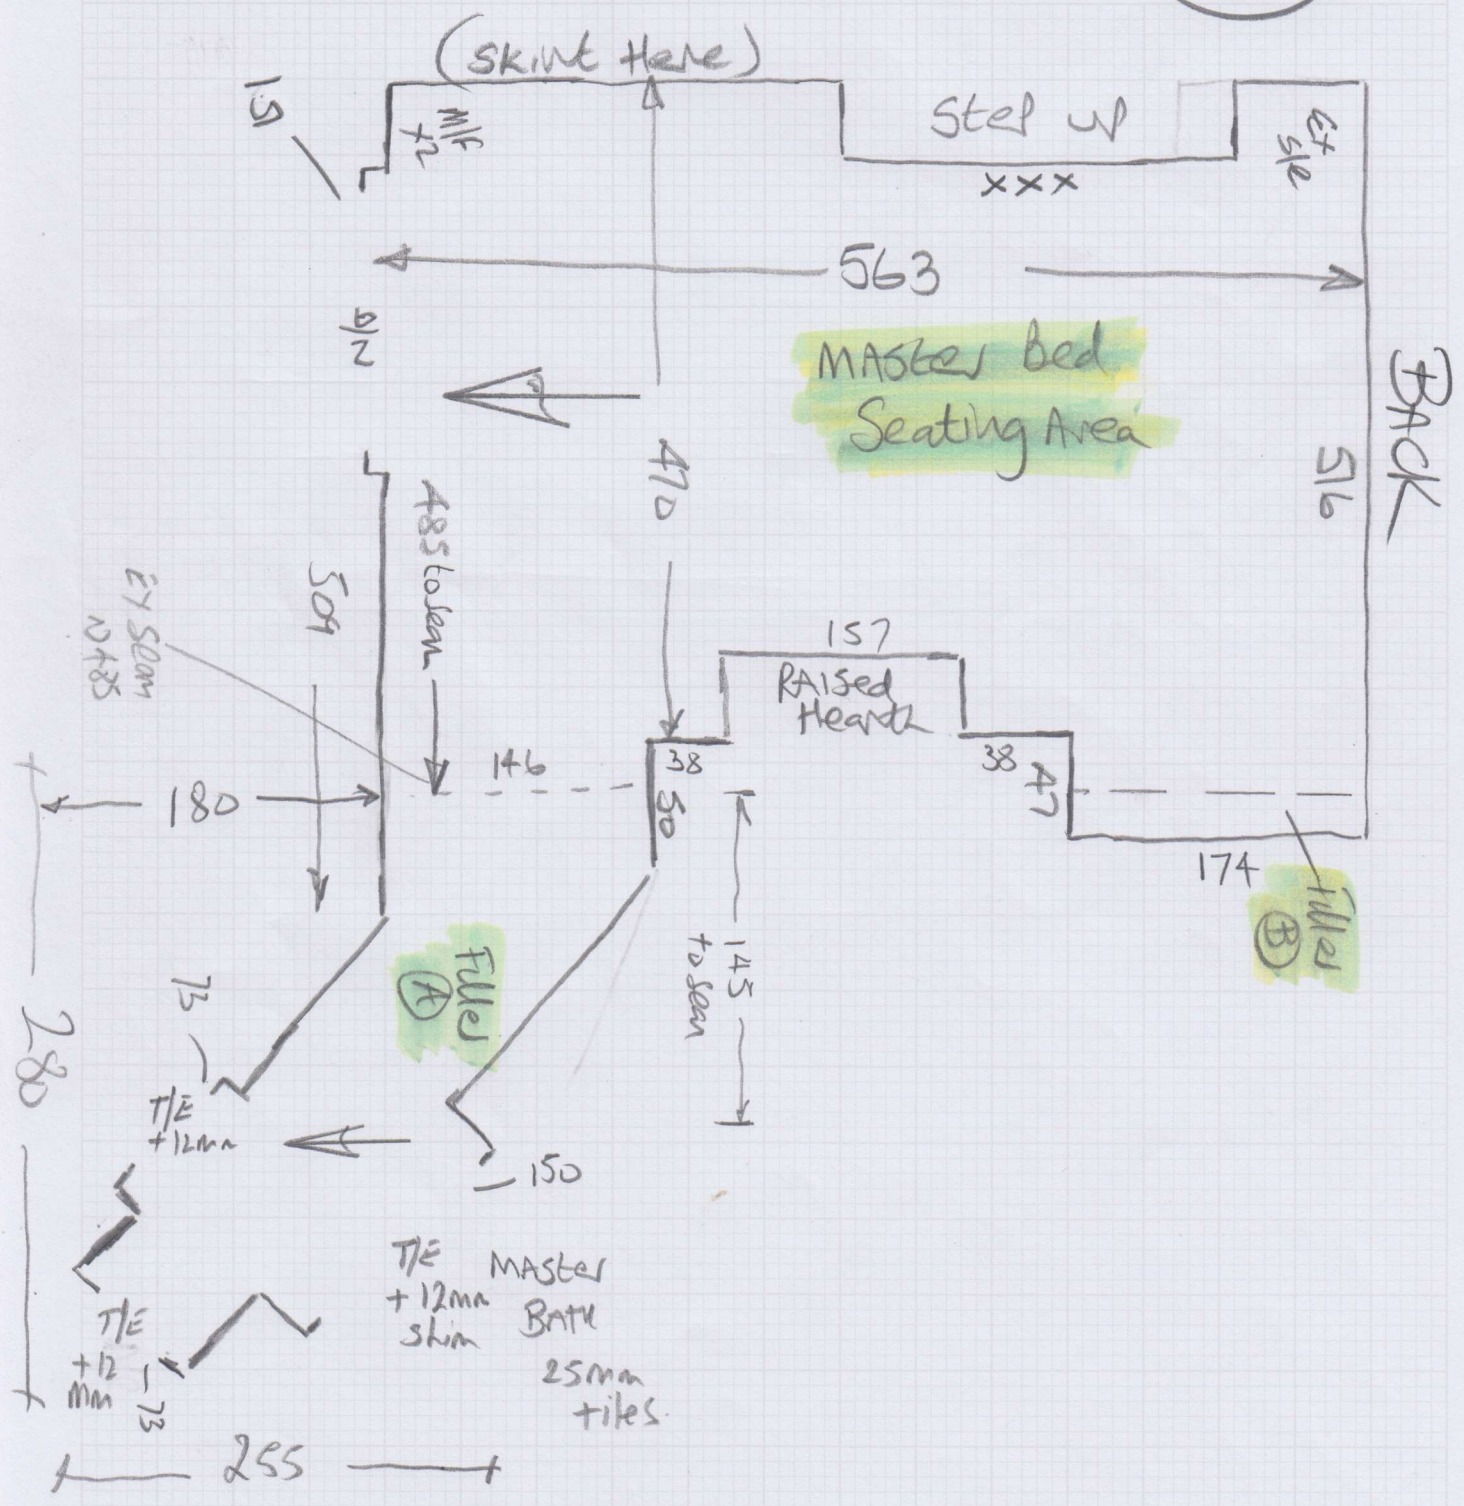

①

P29620  
Bishop  
⑩ of 5

Silk luxury velvet  
Col. SLK-LV100

- Cut Plan ① 575 x 500
- Cut Plan ② 620 x 500
- Cut Plan ③ 375 x 500

$$1570 \times 500 = \underline{\underline{785000 \text{ m}^2}}$$

$$V/LAY = 71 \text{ m}^2$$

②

Filler  
Ⓐ

3

P29620  
Bishop

(Lot 5)

Silk Luxury Velvet  
Col. SLK-ZV100

mrcarpet  
 Job No: P29620  
 Name: Bishop  
 Address:  
 Tel:  
 Sheet: 3 of 5

Job No: P29620

Name: Bishop

Address:

Tel:

Sheet:

4 of 5

P29620  
Bishop

50+5

Silk Luxury Velvet  
Col SLK-LV100