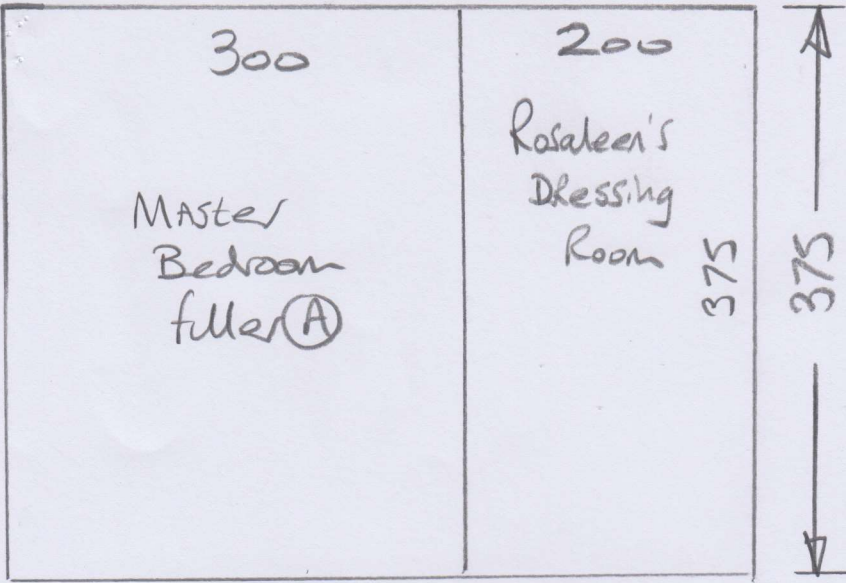

①

P29620  
Bishop  
⑩ of 5

Silk luxury velvet  
Col. SLK-LV100

- Cut Plan ① 575 x 500
- Cut Plan ② 620 x 500
- Cut Plan ③ 375 x 500

$$1570 \times 500 = \underline{\underline{785000 \text{ m}^2}}$$

$$V/LAY = 71 \text{ m}^2$$

②

Filler  
Ⓐ

3

P29620  
Bishop

(Lot 5)

Silk Luxury Velvet  
Col. SLK-ZV100

mrcarpet  
 Job No: P29620  
 Name: Bishop  
 Address:  
 Tel:  
 Sheet: 3 of 5

Job No: P29620

Name: Bishop

Address:

Tel:

Sheet:

4 of 5

P29620  
Bishop

50+5

Silk Luxury Velvet  
Col SLK-LV100