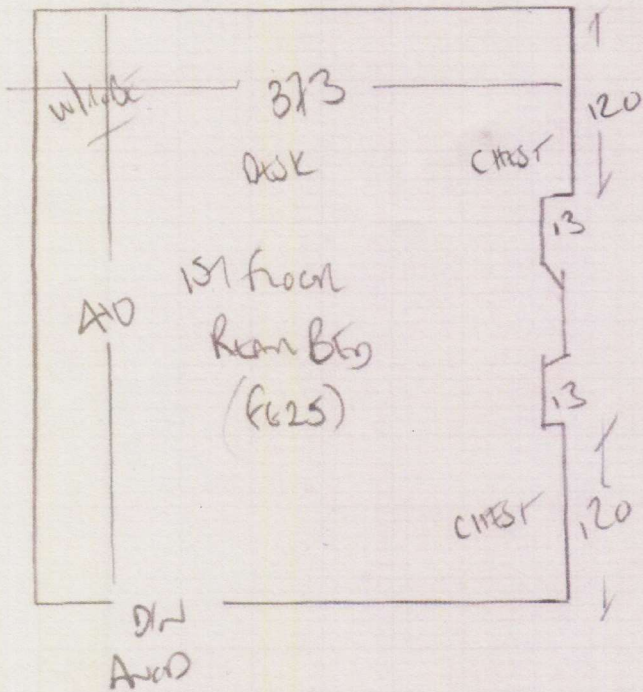

P26940  
DAVIES  
102 CLARENCE DRIVE  
SWIS 1A4

1 of 1

Basement

Four Seasons  
Couch 11'0"

385 x 500 m

19.25 m<sup>2</sup>