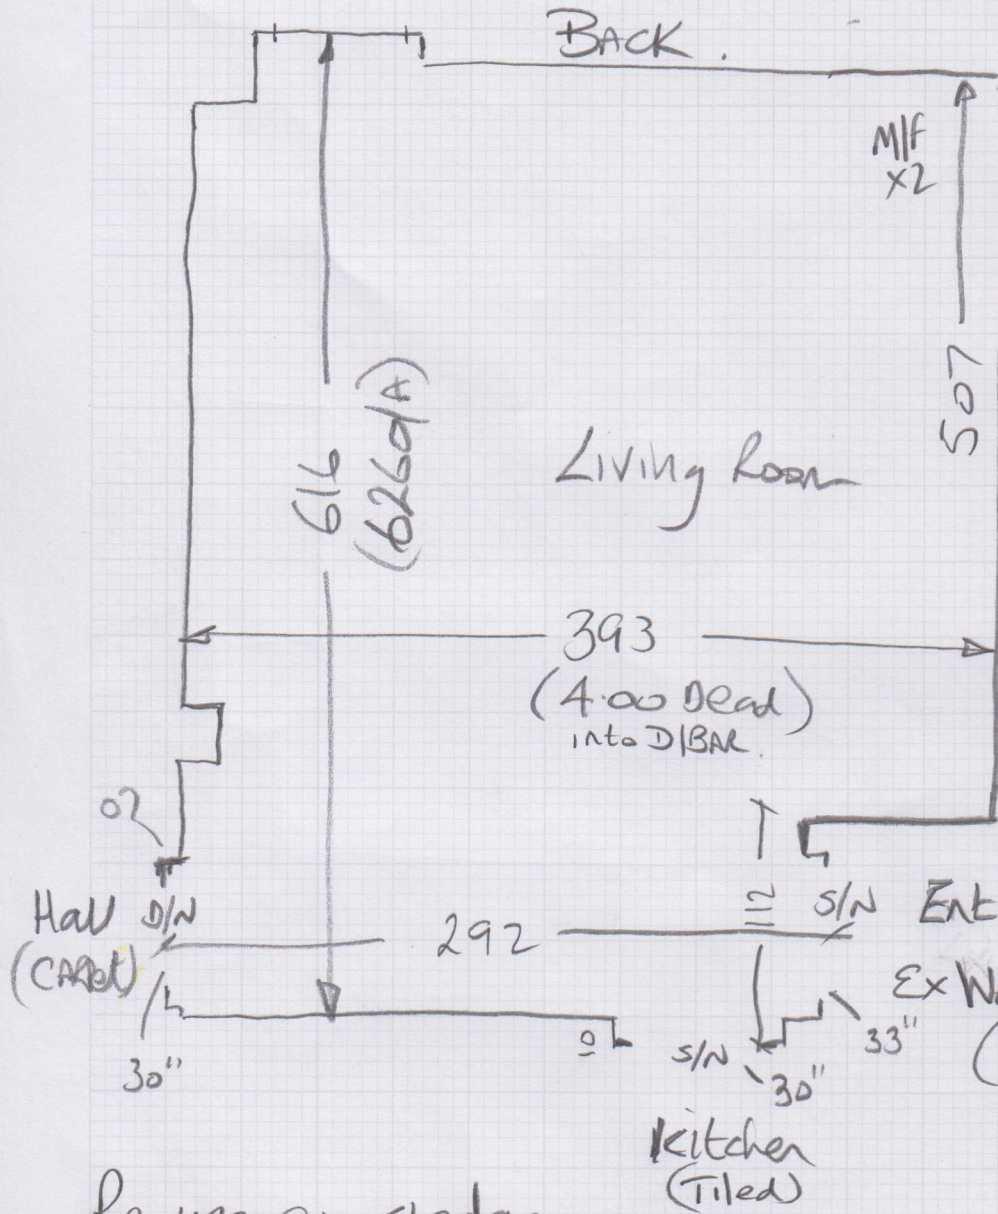

3RD floor flat (No life)

Job No: P29649  
Name: Roche  
Address:  
Tel: (10F1)  
Sheet: of

Tuscany  
Col. TV5013  
 = 635 x 400  
 = 2540m<sup>2</sup>

Re-use ex sledge