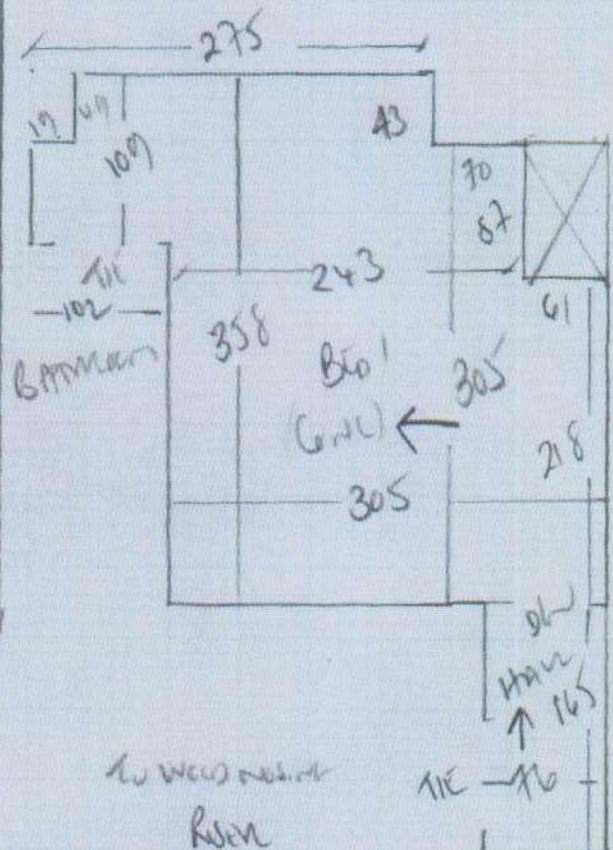

P29651  
WATSON  
ASD CHARBY RD  
SWB 2nd

225 x 400  
B69 2

STAIRFREE TOWER  
CORONA CORONA 700 x 400 PLAN  
225 x 400 B69 2