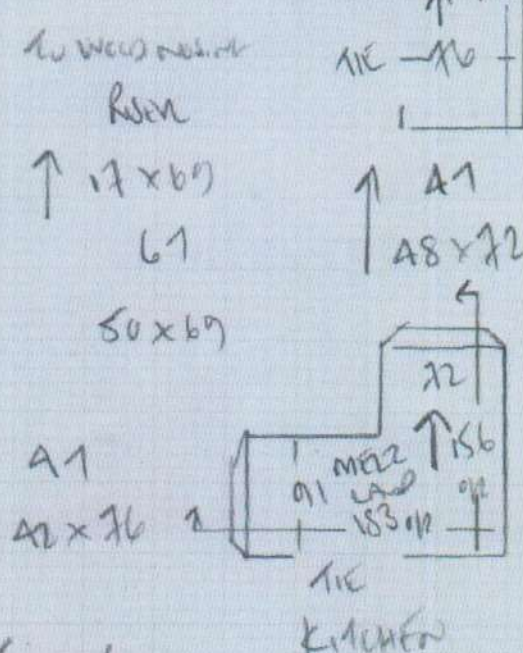

P29651  
WATSON  
ASD CHARBY RD  
SWB 2nd

225 x 400  
B69 2

STAIRFREE TOWER  
CORONA CORONA 700 x 400 PLAN  
225 x 400 B69 2