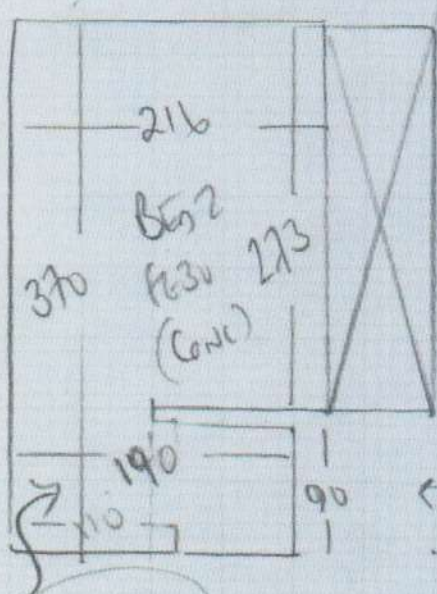

P29651  
WATSON  
ASD CHARBY RD  
SWB 2nd

225 x 400  
B69 2

STAIRFREE TOWER  
CORONA CORONA 700 x 400 PLAN  
225 x 400 B69 2