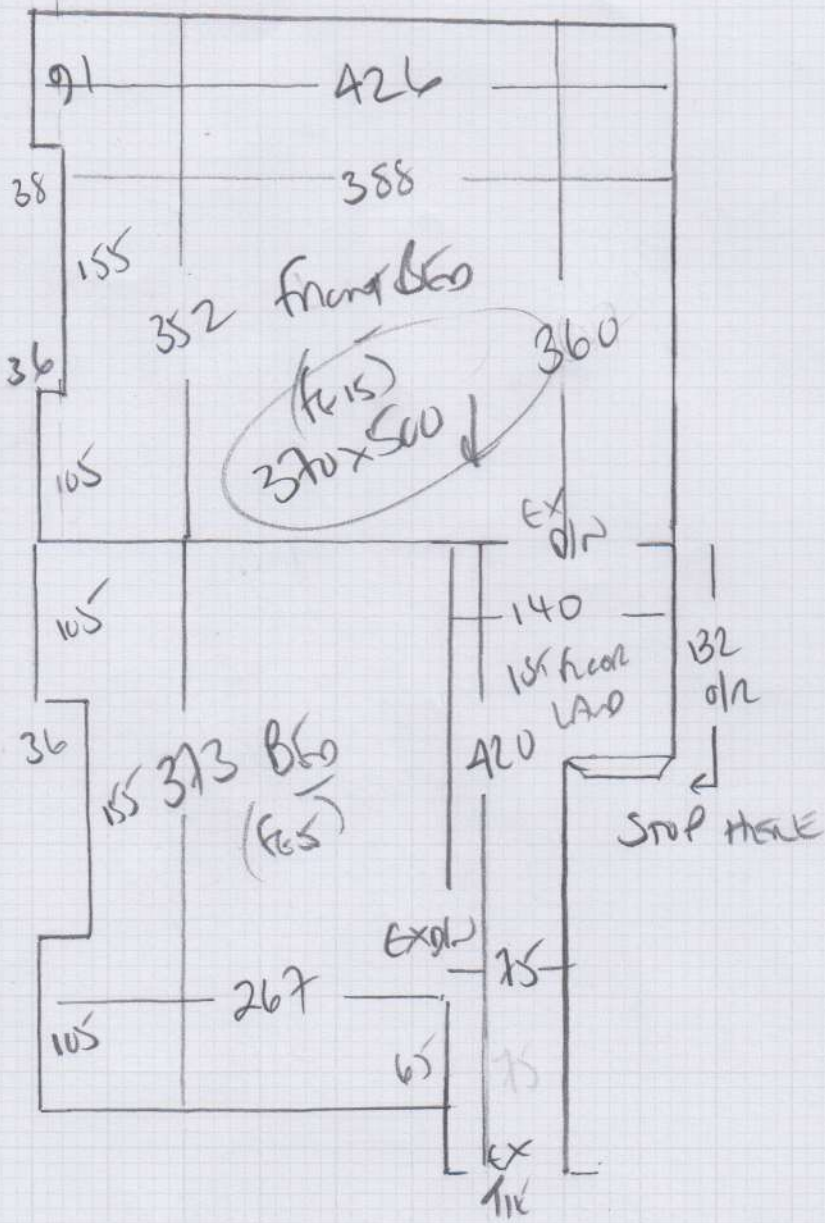

Job No: P29658  
 Name: JULE  
 Address: 25 Snowdon  
 SW18 1HJ  
 Tel:  
 Sheet: 1 OF 2

Lounge Bedroom  
+ W.C. from Landing

ALBORAM

Colour ALB-032

Room 430 x 500

W.C. 370 x 500

800 x 500

40m<sup>2</sup>

Job No: P29658  
Name: JUCE  
Address: 25 SUDON ROAD  
SW18 1HP  
Tel:  
Sheet: 2 OF 2

WOOD FLOORS  
UPPER MALABAR (ANBENAW) ON