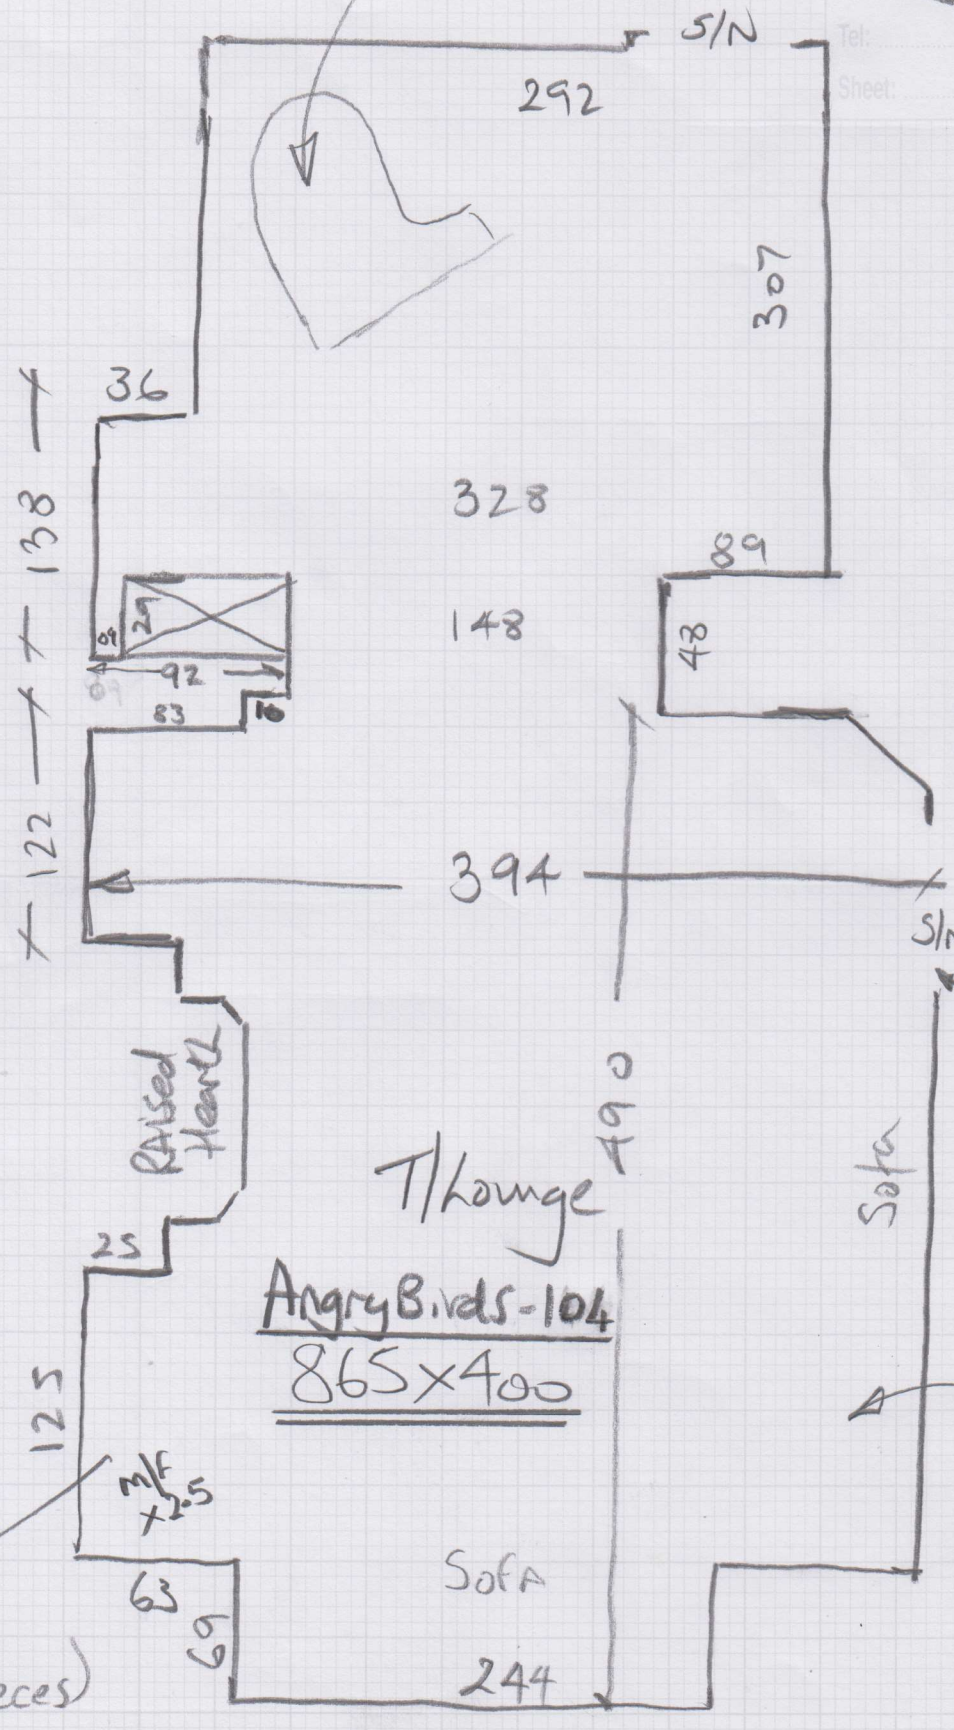

Job No: P29662
Name: Briehany
Address: 10F1
Tel:
Sheet: of:

Customer to arrange Specialist Company * to Move Baby Grand piano

* Doors are low. Will need trimming!

Hall 30"

T/Lounge

Angry Birds - 104
865 x 400

Sofa

244

Sofa

lay over top of existing engineered wood floors

Large Dresser (in 2 pieces)

Raised Bench

M/F x 2.5

122 138

36

292

S/N

307

328

89

148

48

44
80
0/A

394

S/N

125

25

63

69