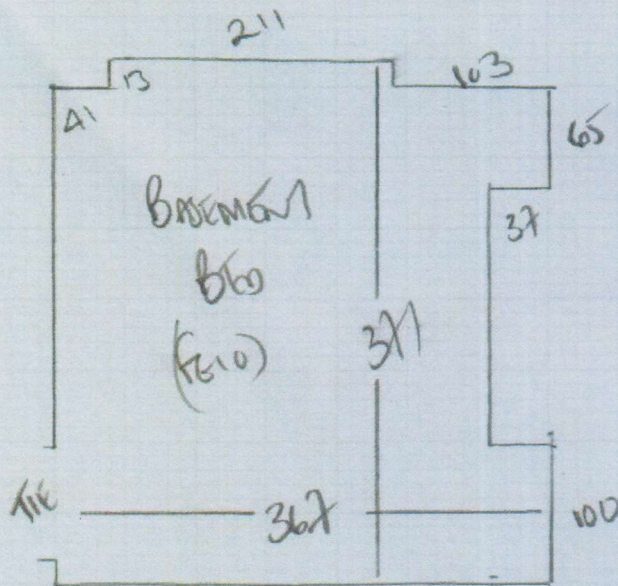

P20663  
 FORESTER  
 184A Tully Road  
 SWIFT Hill

LOF 1

~~Work~~  
~~Colour to select~~

~~390 x 400~~

~~1560 m<sup>2</sup>~~

Montreux Remnant

- Max - 321

390 x 500

= 19.5 m<sup>2</sup>