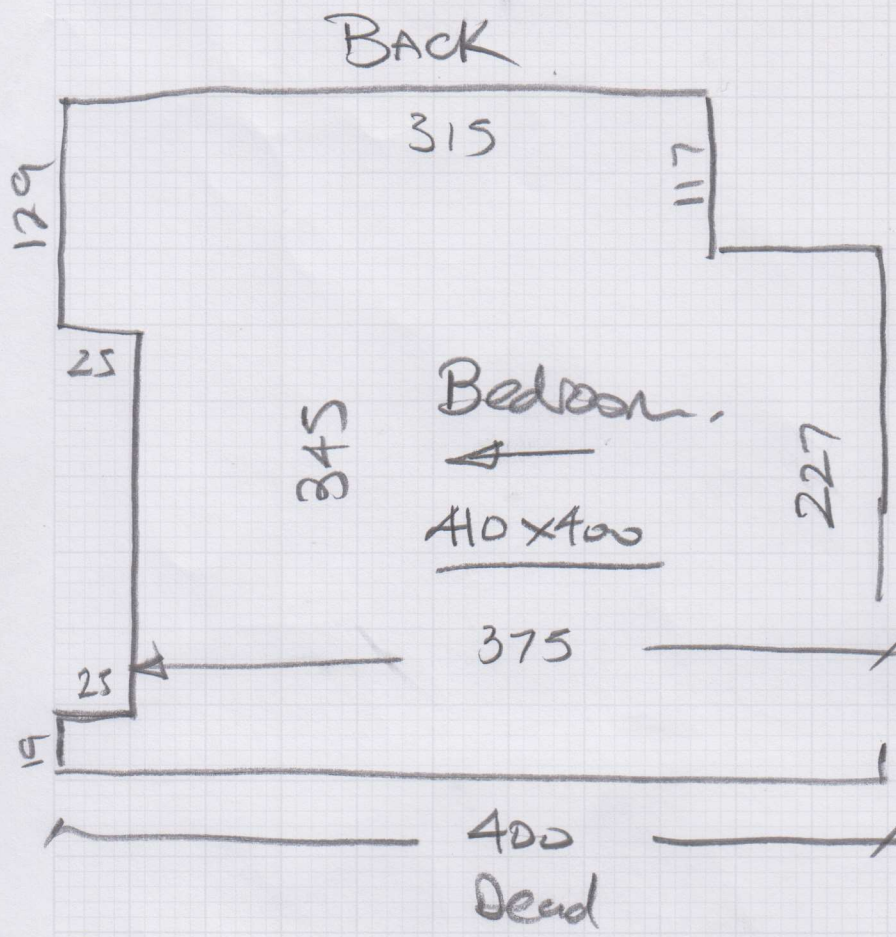

mrcarpet
SEARCH FOR CARPET

Job No: P29667
 Name: Farrell
 Address: 10/1
 Tel: _____
 Sheet: _____ of _____

Might need 2 1/2 ?

HALL

To have Wood floors
(Not fitted yet)

Wood floors
 No u/d
 empty
 Needs New s/e
 Door ok

Lulworth
Col LW44
 410 x 400
 = 1640m²

u/Lay = 14m²