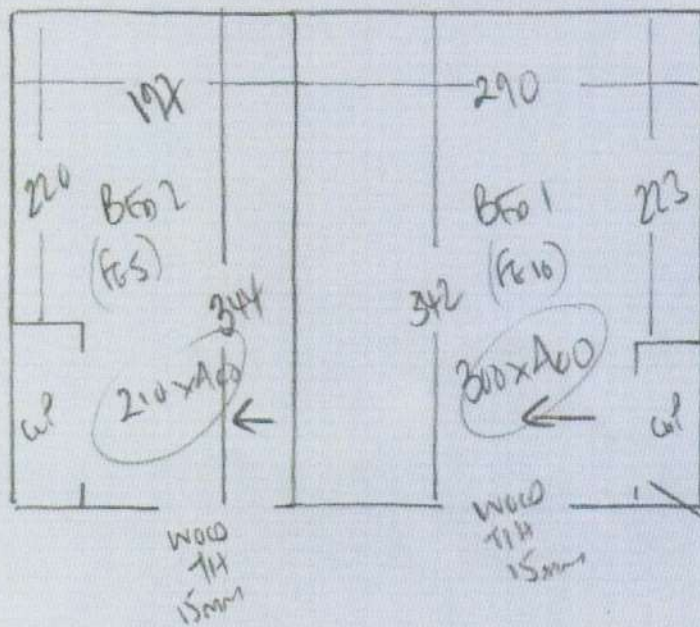

P29672
 WILLIAMS
 12 LAVINGTON COURT
 PUTNEY HILL
 SW15 3NU
 1 OF 1

BI-FOLD DOORS
 NEED EASING

NEW HOME TRUST
 COLIN LONDON

BED 1 300 x 400
 BED 2 210 x 400
510 x 400

20.40m²

FURNITURE (FE15)
 CONCRETE FLOORS / CHANGING DOWN
 EXISTING GARDEN IN BED 2
 SIDE NEW GARDEN IN BED 1
 CUSTOMER TO REPAIR IN BED 2