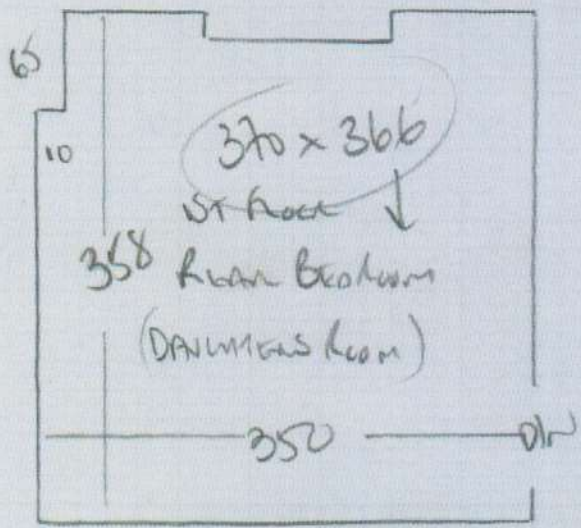

P29676
R. OLEY - SMITH
28 DEALING RD
SWISBAIL
P29676.

Beam

ULTIMA MASONRY
COLOUR ZINC

370 x 366

1355m²

WOOD FROM
ULTRA TREAT W/ ULTRA + STENCE
FURN TO 10

* SEAM DOORWAY *