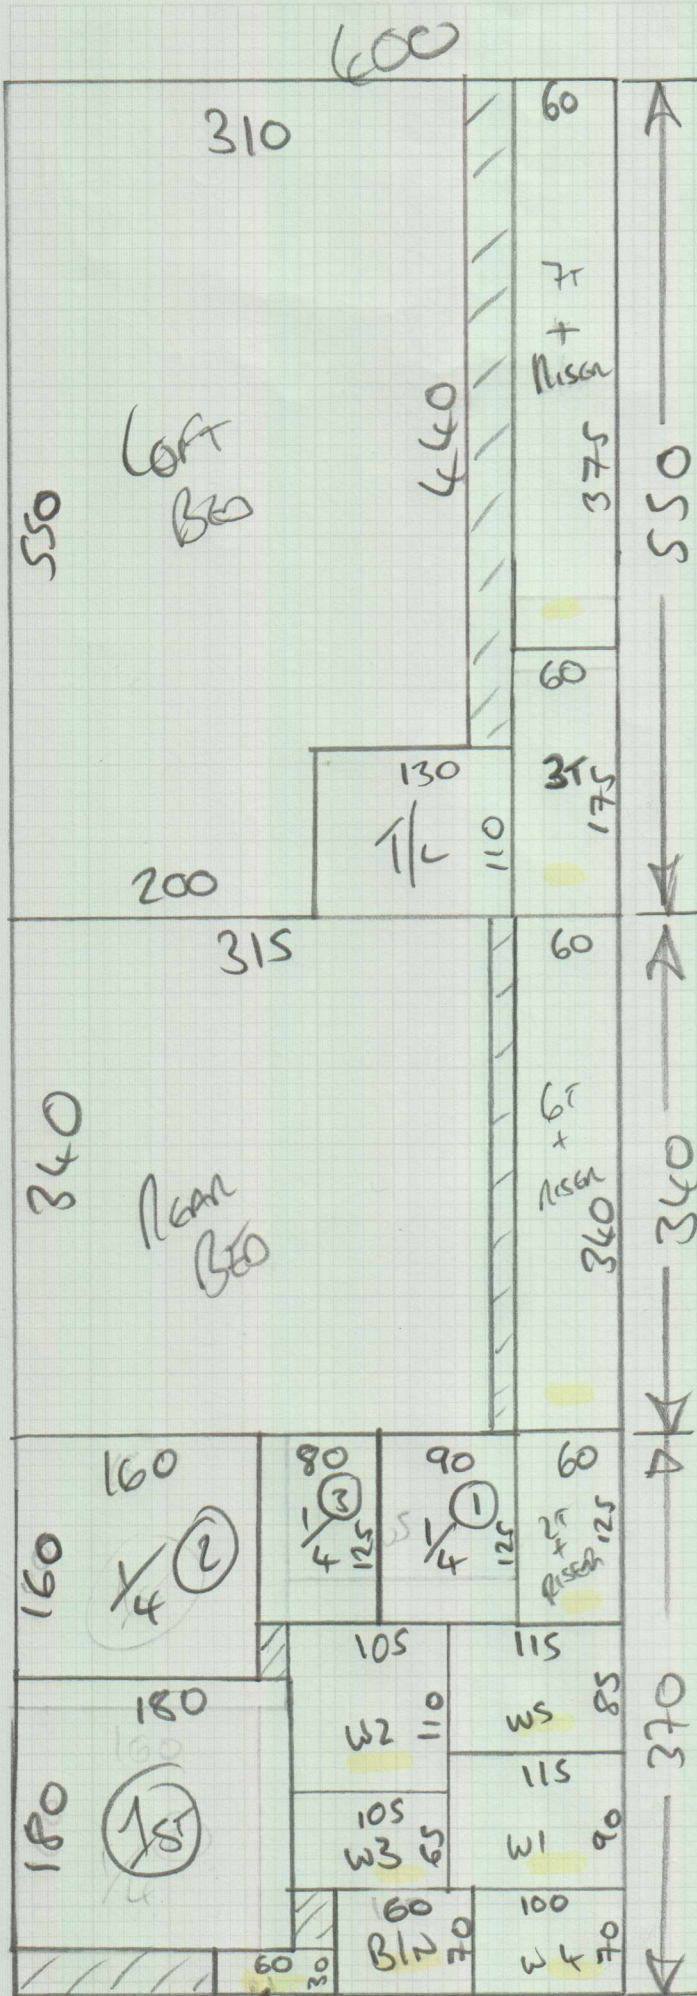

Job No: P29679  
 Name: BAXTER

Address: (1 of 2)

Tel:   
 Sheet: of:

FINELOOP  
 - FLO-506

550 x 600  
 340 x 600  
 370 x 600  

---

 1260 x 600

= 50.4 m<sup>2</sup>

( = CUT / SHAPE RUNNERS ON 7/4 )

VENEZUELA  
 - VEN-021

1st floor main Bed = 360 x 500  
 = 18 m<sup>2</sup>

\* Keep ANY SPARE CARPET SO IT CAN GO IN THE LOFT CUBBERS!

1 x Riser from 1/4 (1)

mrcarpets  
 Job No: P29677  
 Name: Gaxter  
 Address: 7 CHANWOOD TERRACE SWISS LZ  
 Tel:  
 She: 20P2

- \* w5 75 x 106
- w4 60 x 90
- w3 55 x 80
- ↑ 31
- w3 49 x 80
- w2 101 x 75
- w1 80 x 105