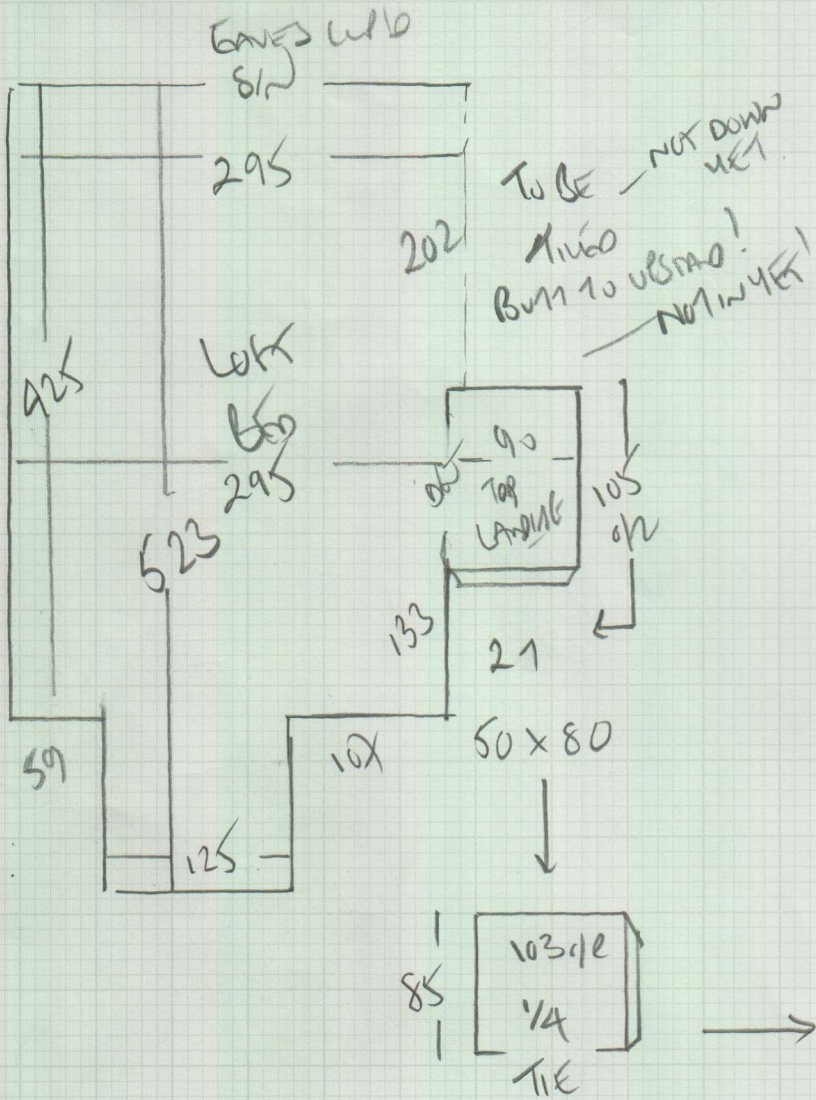

Job No: P29679  
 Name: BAXTER

Address: (1 of 2)

Tel:   
 Sheet: of:

FINELOOP  
 - FLO-506

550 x 600  
 340 x 600  
 370 x 600  

---

 1260 x 600

= 50.4 m<sup>2</sup>

( = CUT / SHAPE RUNNERS ON 7/4 )

VENEZUELA  
 - VEN-021

1st floor main Bed = 360 x 500  
 = 18 m<sup>2</sup>

\* Keep ANY SPARE CARPET SO IT CAN GO IN THE LOFT CUBBERS!

1 x Riser from 1/4 (1)

mrcarpets  
 Job No: P29677  
 Name: Gaxter  
 Address: 7 CHANWOOD TERRACE SWISS LZ  
 Tel:  
 She: 20P2

- \* w5 75 x 106
- w4 60 x 90
- w3 55 x 80
- ↑ 31
- w3 49 x 80
- w2 101 x 75
- w1 80 x 105