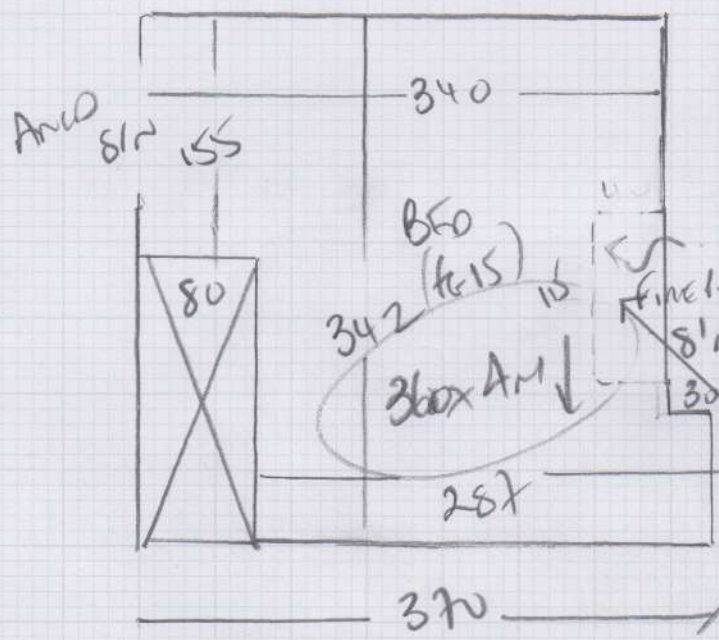

mrcarpet  
 Job No: P29680  
 Name: HEARTFIELD  
 Address: 179 FELSHAM ROAD  
 SW15 1BB  
 Tel:  
 Sheet: 1 OF 1

Bedroom

NOTE  
~~LONGER BAR AROUND  
 FIRE PLACE.  
 FINISH AND  
 8' NAP TO SURROUND  
 CONCRETE HEARTH~~  
 CHANGE!!!!  
FIT OVER HEARTH

WOOD floor  
 white wall line on felt  
 MOST CARPET MISSING - ALLOW AN NEW

ALBORAN  
Color ALB-037

$360 \times 400 = 14.40m^2$