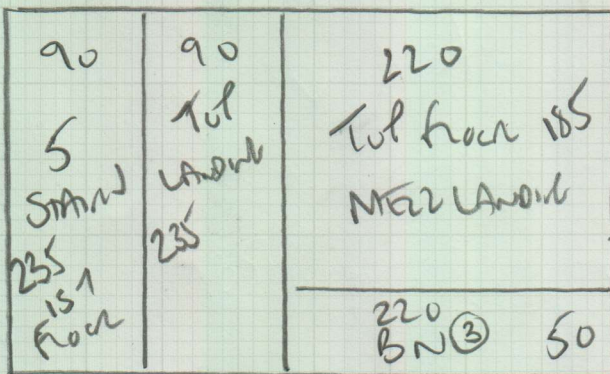

mrcarpet
 Job No: P29687
 Name: MEELE
 Address: 84 NORRWAY ROAD
 SWIS 116
 Tel:
 Sheet: 1 OF 4

4 BED ROOMS

995
 STONE 1 MET '50'
 COLOUR SLO-5041

PAN 995 x 500
 MASTER BED 450 x 500
 1445 x 500

72.25m²

Job No: P29687
 Name: MEELE
 Address: 8A NUNNEY LANE
 SW15 1PE
 Tel:
 Sheet: ZOFFE

STAIRS + LANDINGS

ISLAM
 COLOUR PEARL GREY

PLAN 1 510 x 400
 PLAN 2 235 x 400
745 x 400

2980m²

P 29687
MEERE
8A North Road
SWISS HG

Leaf 4

To Hall
42 x 98

117 57
45 x 81 40 x 81

1st front Rear
MEER BLO
**