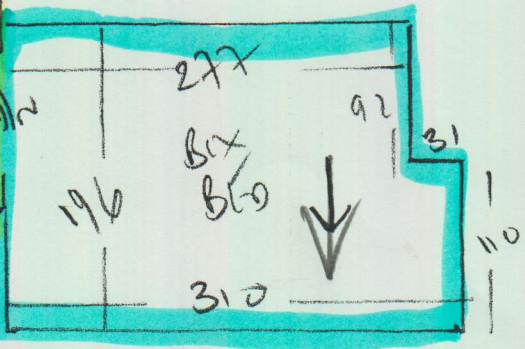

mrcarpet
 Job No: P29687
 Name: MEELE
 Address: 84 NORRWAY ROAD
 SWIS 116
 Tel:
 Sheet: 1 OF 4

4 BED ROOMS

995
 STONE 1 MET '50'
 COLOUR SLO-5041

PAN 995 x 500
 MASTER BED 450 x 500
 1445 x 500

72.25m²

Job No: P29687
 Name: MEELE
 Address: 8A NUNNEY LANE
 SW15 1PE
 Tel:
 Sheet: ZOFFE

STAIRS + LANDINGS

ISLAM
 COLOUR PEARL GREY

PLAN 1 510 x 400
 PLAN 2 235 x 400
745 x 400

2980m²

P 29687
MEERE
8A North Road
SWISS HG

Leaf 4

To Hall
42 x 98

117 57
45 x 81 40 x 81