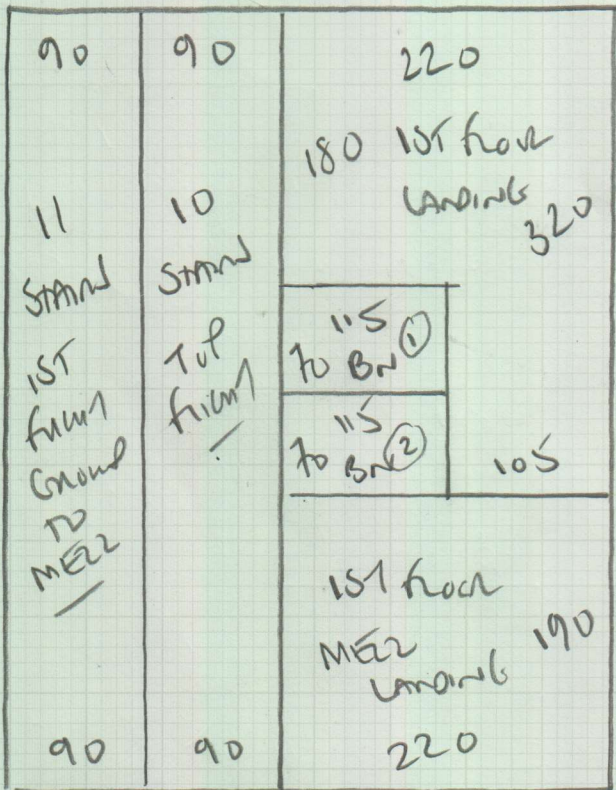

mrcarpet
 Job No: P29687
 Name: MEELE
 Address: 84 NORRWAY ROAD
 SWIS 116
 Tel:
 Sheet: 1 OF 4

4 BED ROOMS

995
 STONE 1 MET '50'
 COLOUR SLO-5041

PAN 995 x 500
 MASTER BED 450 x 500
 1445 x 500

72.25m²

Job No: P29687
 Name: MEELE
 Address: 8A NUNNEY LANE
 SW15 1PE
 Tel:
 Sheet: ZOFFE

STAIRS + LANDINGS

ISLAM
 COLOUR PEARL GREY

PLAN 1 510 x 400
 PLAN 2 235 x 400
745 x 400

2980m²

P 29687
MEERE
8A North Road
SWISS HG

Leaf 4

To Hall
42 x 98

117 57
45 x 81 40 x 81

1st front Rear
MEER BLO
**