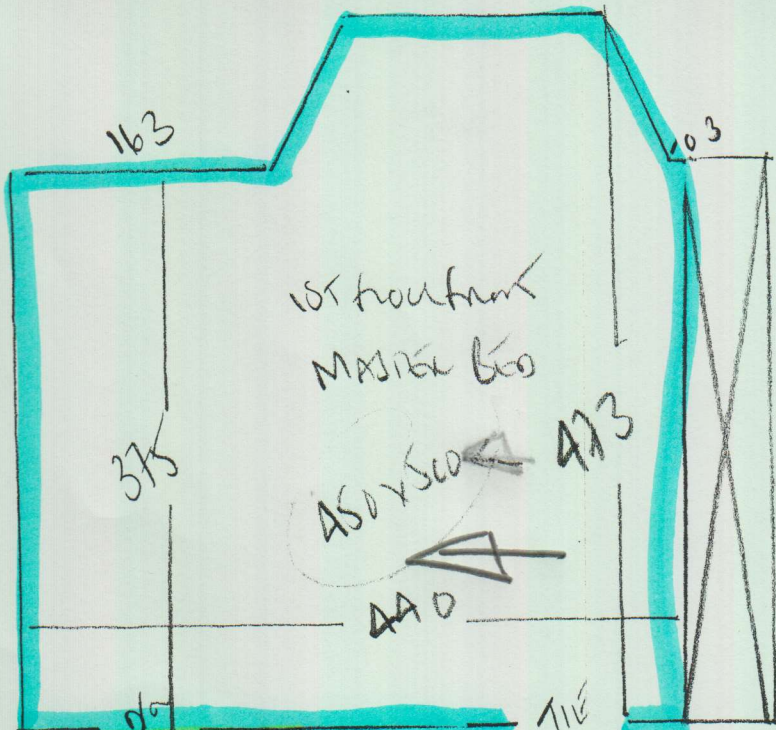

mrcarpet
 Job No: P29687
 Name: MEELE
 Address: 84 NORRWAY ROAD
 SWIS 116
 Tel:
 Sheet: 1 OF 4

4 BED ROOMS

995
 STONE 1 MET '50'
 COLOUR SLO-5041

PAN 995 x 500
 MASTER BED 450 x 500
 1445 x 500

72.25m²

Job No: P29687
 Name: MEELE
 Address: 8A NUNNEY LANE
 SW15 1PE
 Tel:
 Sheet: ZOFFE

STAIRS + LANDINGS

ISLAM
 COLOUR PEARL GREY

PLAN 1 510 x 400
 PLAN 2 235 x 400
745 x 400

2980m²

P 29687
MEERE
8A North Road
SWISS HG

Leaf 4

To Hall
42 x 98

117 57
45 x 81 40 x 81

1st front Rear
MEER BLO
**