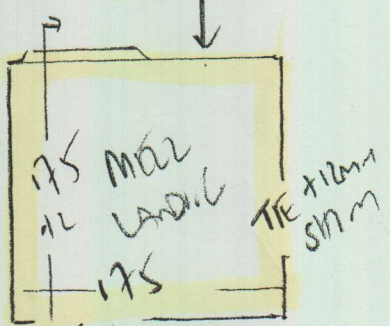

mrcarpet
 Job No: P29687
 Name: MEELE
 Address: 84 NORRWAY ROAD
 SWIS 116
 Tel:
 Sheet: 1 OF 4

4 BED ROOMS

995
 STONE 1 MET '50'
 COLOUR SLO-5041

PAN 995 x 500
 MASTER BED 450 x 500
 1445 x 500

72.25m²

Job No: P29687
 Name: MEELE
 Address: 8A NUNNEY LANE
 SW15 1PE
 Tel:
 Sheet: ZOFFE

STAIRS + LANDINGS

ISLAM
 COLOUR PEARL GREY

PLAN 1 510 x 400
 PLAN 2 235 x 400
745 x 400

2980m²

P 29687
MEERE
8A North Road
SWISS HG

Leaf 4

To Hall
42 x 98

117 57
45 x 81 40 x 81