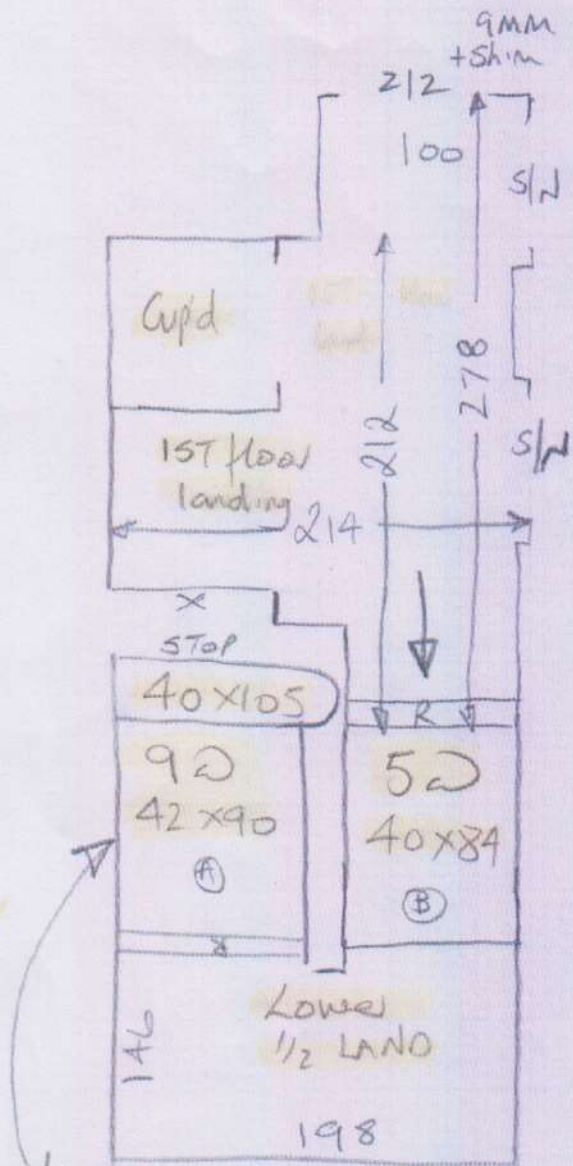

P29688

~~W/12/12~~

Toppins Nurseries
430 Fulham Road

1 of 2

Ultima Major
Col. Bluebird

Cut Plan 555 x 500
= 27.75m²

*Beware! Do Not Stop outside the Job on the Fulham Road as there are Cameras!

Drop Dave off & Get him to ask builders to open up main gate & Park on forecourt

fit new females to 1st flight starts only. Re-use existing if any elsewhere.

P29688

~~Winnick~~

Poppins

2 of 2

Ray to fit AVT Nosing

UPPER STAIRS

~~Handwritten scribbled text~~