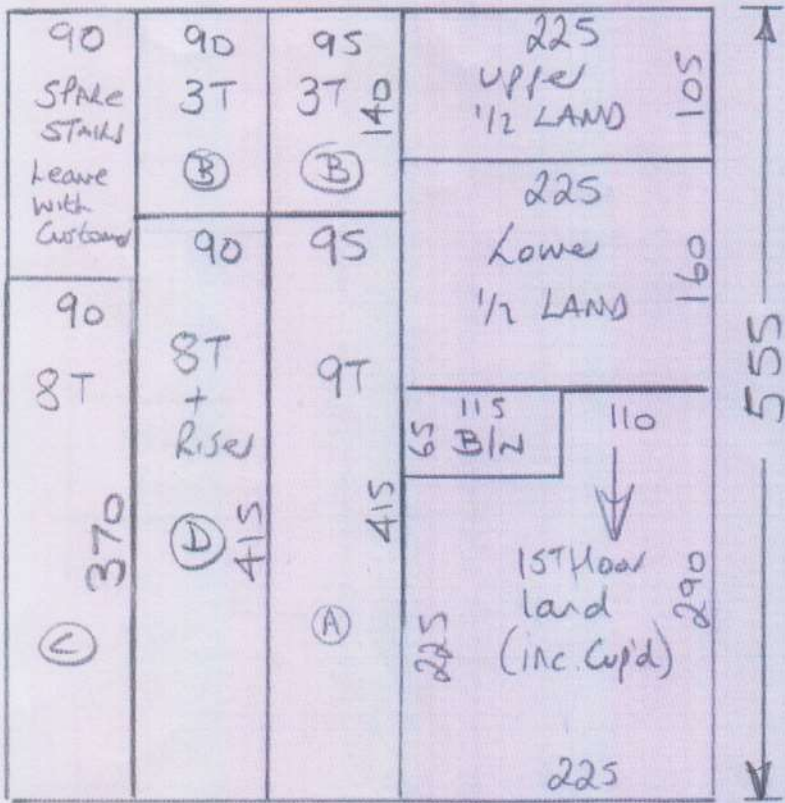

P29688

~~W/12/12~~

Toppins Nurseries
430 Fulham Road

1 of 2

Ultima Major
Col. Bluebird

Cut Plan 555 x 500
= 27.75m²

*Beware! Do Not Stop outside the Job on the Fulham Road as there are Cameras!

Drop Dave off & Get him to ask builders to open up main gate & Park on forecourt

fit new females to 1st flight starts only. Re-use existing if any elsewhere.

P29688

~~Winnick~~

Poppins

2 of 2

Ray to fit AVT Nosing

UPPER STAIRS

~~Handwritten scribbled text~~