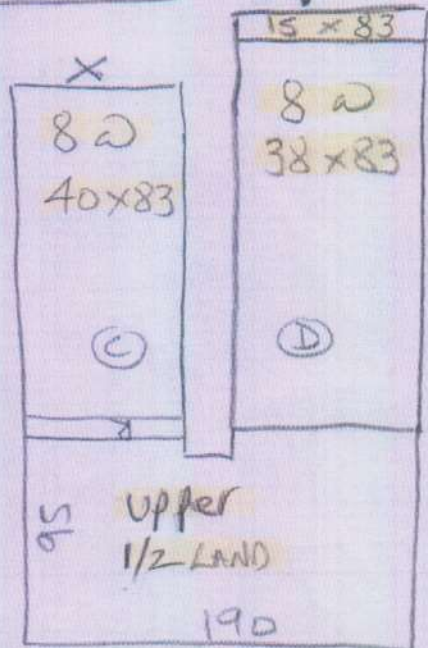

P29688

~~W/12/12~~

Toppins Nurseries
430 Fulham Road

1 of 2

Ultima Major
Col. Bluebird

Cut Plan 555 x 500
= 27.75m²

*Beware! Do Not Stop outside the Job on the Fulham Road as there are Cameras!

Drop Dave off & Get him to ask builders to open up main gate & Park on forecourt

fit new females to 1st flight starts only. Re-use existing if any elsewhere.

P29688

~~Winnick~~

Poppins

2 of 2

Ray to fit AVT Nosing

UPPER STAIRS

~~Handwritten scribbled text~~