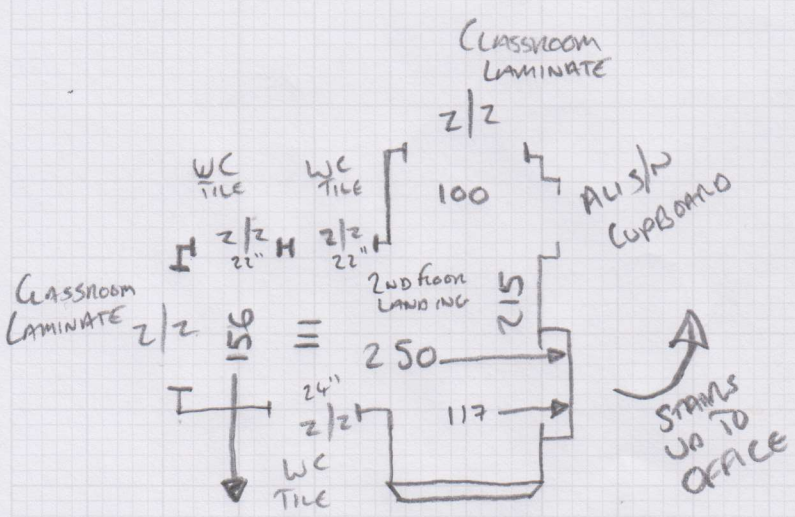

mrcarpet
 Job No: P29695
 Name: Poppins Nonesies
 Address: 233 NKR
 Tel: 10F1
 Sheet: of

ULTIMA MAJON
 BLUEBIRD

345 x 400

= 13.8 m²

- W1 = 60 x 75
- W2 = 70 x 95
- W3 = 60 x 95
- 5T@ 50 x 67
- W4 = 60 x 75
- W5 = 70 x 95
- W6 = 60 x 65