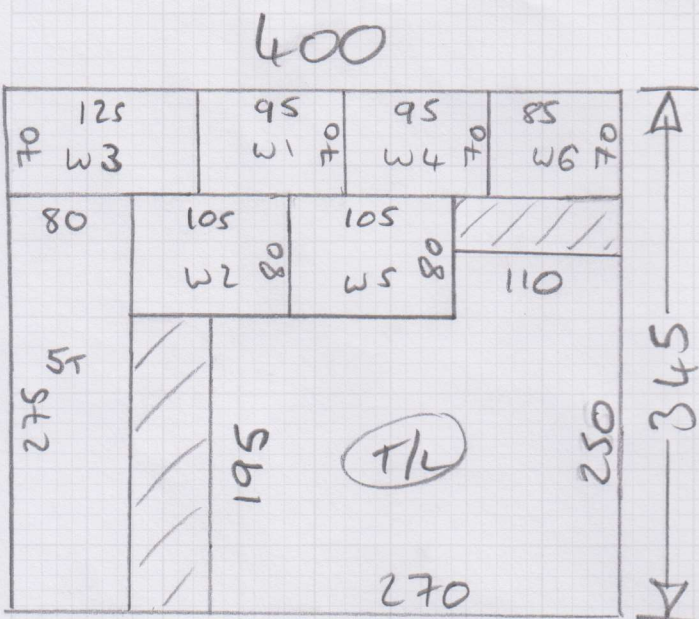

mrcarpet
 Job No: P29695
 Name: Poppins Nonesies
 Address: 233 NKR
 Tel: 10F1
 Sheet: of

ULTIMA MAJON
 BLUEBIRD

345 x 400

= 13.8 m²

- W1 = 60 x 75
- W2 = 70 x 95
- W3 = 60 x 95
- 5T@ 50 x 67
- W4 = 60 x 75
- W5 = 70 x 95
- W6 = 60 x 65