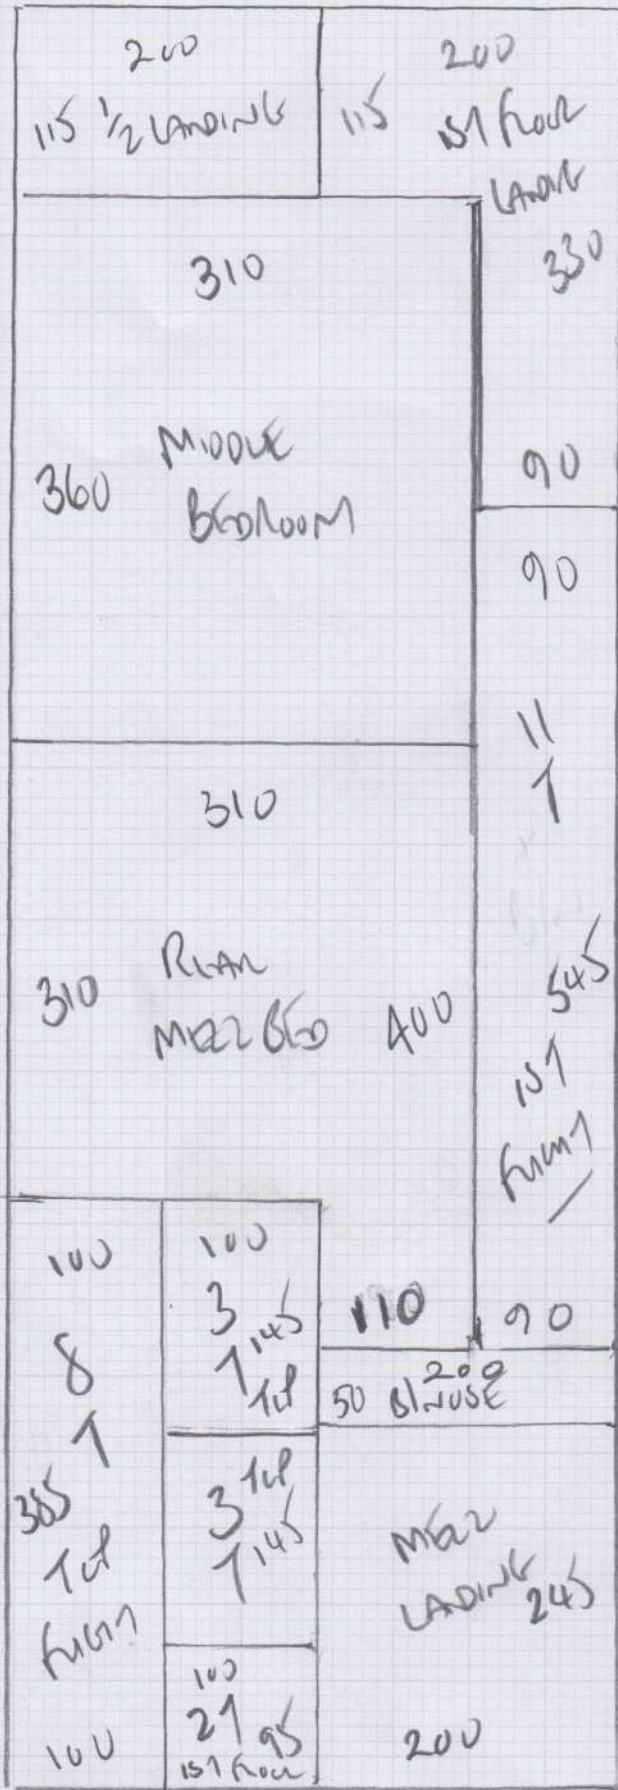

Job No: P29705
 Name: RAE
 Address: 37 FRESHING LANE
 SWIS ILW
 Tel:
 Sheet: 1 OF 3

3 bedrooms stairs & landings

ELEMENTS DESIGN
 COLOUR KILN DRY

PLAN 11.70 x 400
 LUMBER 575 x 400
 1745 x 400

69.80m²

Job No: P29705
 Name: RAE
 Address: 37 FESTING ROAD
 SWIS ILW
 Tel:
 Sheet: 2 OF 3

Job No: P29705
 Name: RNE
 Address: 37 Festing Road
 SW15 1LW
 Tel:
 Sheet: 3 OF 3

S/N ASX88 21
 ↑ 117 ASX72
 ASX72 ↓