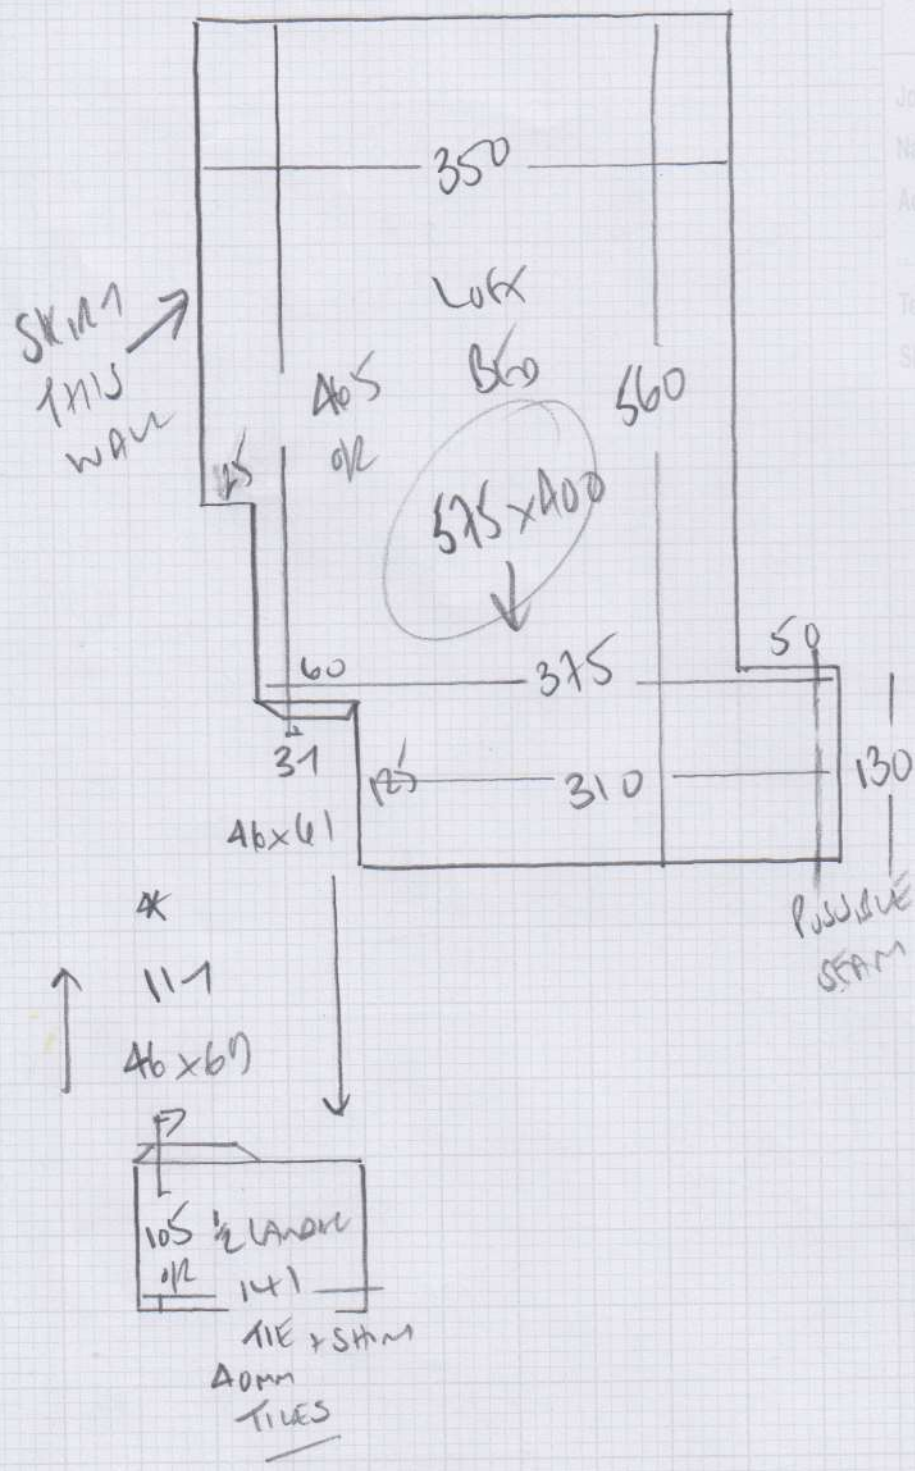

Job No: P29705
 Name: RAE
 Address: 37 FRESHING LANE
 SWIS ILW
 Tel:
 Sheet: 1 OF 3

3 bedrooms stairs & landings

ELEMENTS DESIGN
 COLOUR KILN DRY

PLAN 11.70 x 400
 LUMBER 575 x 400
 1745 x 400

69.80m²

Job No: P29705
 Name: RAE
 Address: 37 FESTING ROAD
 SWIS ILW
 Tel:
 Sheet: 2 OF 3

Job No: P29705
 Name: RNE
 Address: 37 Festing Road
 SW15 1LW
 Tel:
 Sheet: 3 OF 3

S/N ASX88 21
 ↑ 117 ASX72
 ASX72 ↓