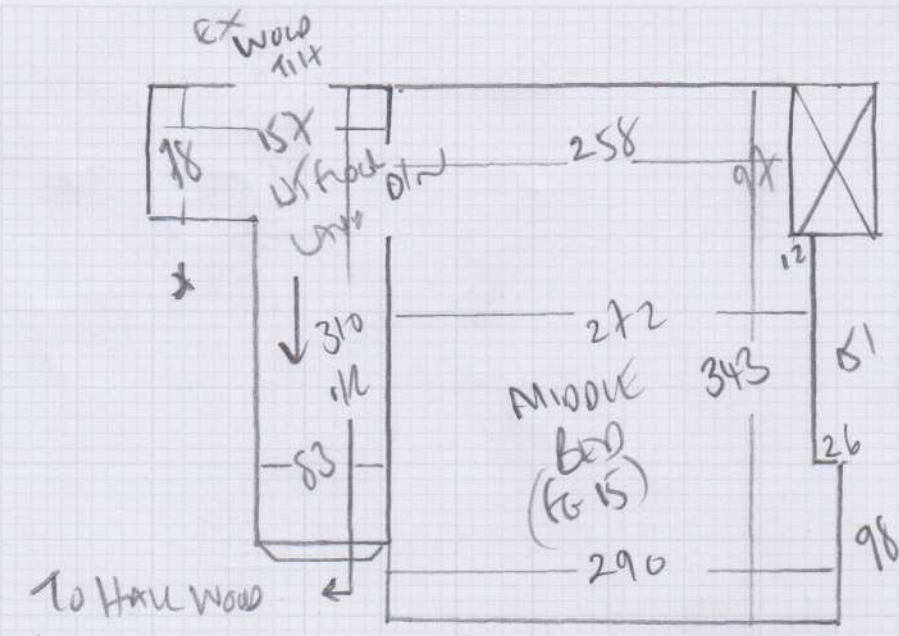

Job No: P29705
 Name: RAE
 Address: 37 FRESHING LANE
 SWIS ILW
 Tel:
 Sheet: 1 OF 3

3 bedrooms stairs & landings

ELEMENTS DESIGN
 COLOUR KILN DRY

PLAN 11.70 x 400
 LUMBER 575 x 400
 1745 x 400

69.80m²

Job No: P29705
 Name: RAE
 Address: 37 FESTING ROAD
 SWIS ILW
 Tel:
 Sheet: 2 OF 3

Job No: P29705
 Name: RNE
 Address: 37 Festing Road
 SW15 1LW
 Tel:
 Sheet: 3 OF 3

S/N ASX88 21
 ↑ 117 ASX72
 ASX72 ↓