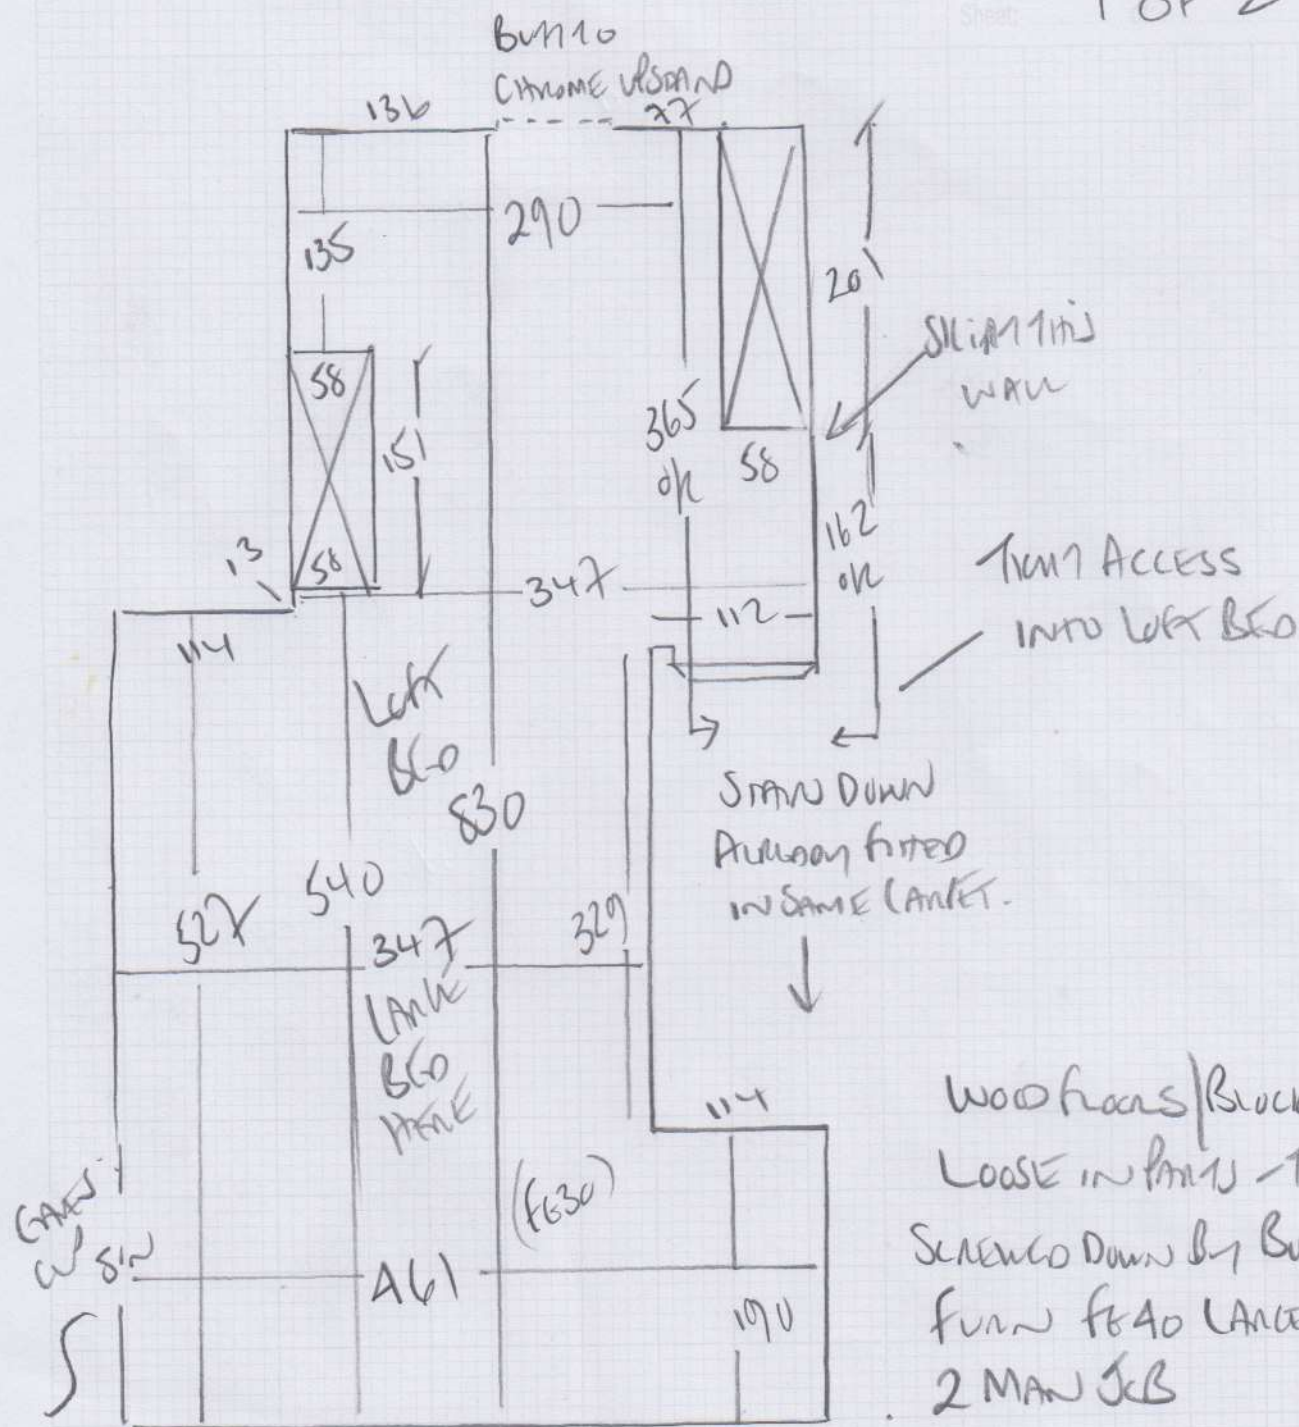

* SINGLE NARROW AT EAVES COLBOARD DOORWAY
 MAN NEED STICKING DOWN WITH FASTSET.

mrcarpet
 Job No: P29718
 Name: ROUSELEY
 Address: 30 BUNSTOCK ROAD
 SWIS 2PW
 Tel:
 Sheet: 1 OF 2

WOOD FLOOR / BLOCK AND
 LOOSE IN PART - TO BE
 SCRAMLED DOWN BY BUNDERS.
 FURN FB40 LARGE BED
 2 MAN JOB

SPEEL
 EXPOSED
 WITH ONE SLAT
 TO BE FITTED

GAVES UPSTANDS

Job No: P 29718
 Name: BRUSELM
 Address: 30 BUNSTOCK ROAD
 SWIS 2FW
 Tel:
 Sheet: 2 OF 2

Left Bedroom

PENTILLIE
 Colour - PENTAS

PLAN 850 x 500

42.50m²