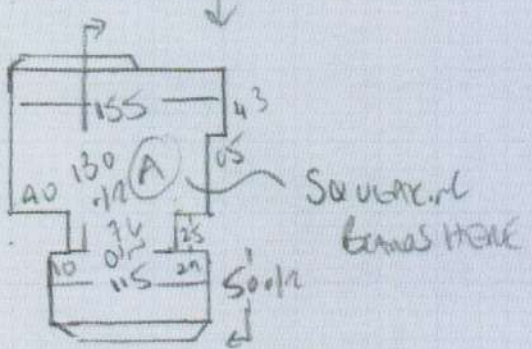

P29720
MOOK
A BESTING HEAD
SWIS IUP

1-OF-3

FINELOOP

FLO-489

ABRAS SMD1

SMD x LANDINT

Panel 600 x 500
Panel 450 x 500
Panel 345 x 500
Total head 275 x 500
MOOK x 370 x 500
1940 x 500

97m²

P29720
 MOIK
 A FESTING ROAD
 SWIS ILT
 3 OF 3

*
 w2 77 x 110 A1
 w1 65 x 93 45 x 75
 ↑ 77
 45 x 75

WOOD floor
 white first line on old Russian + slk
 ANOD BARS?
 MAY SENSIT AIR BARS if Entry/Landis?