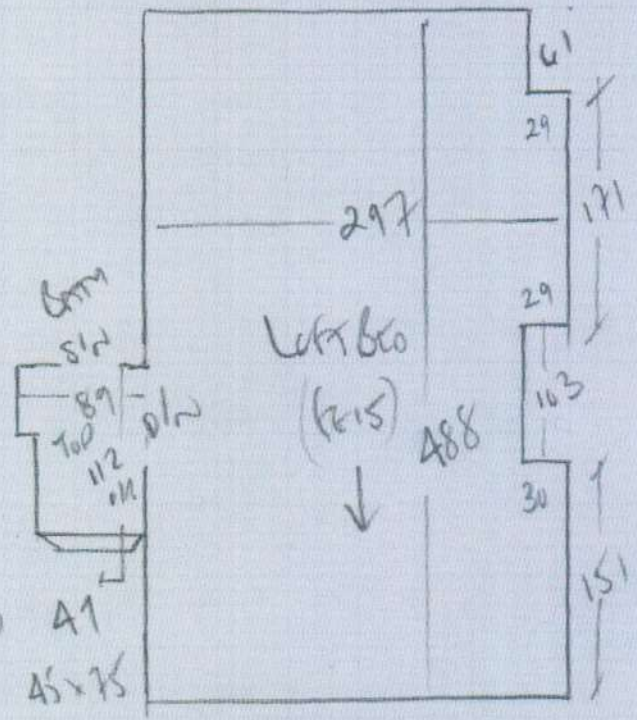

P29720
MOOK
A BESTING HEAD
SWIS IUP

1-OF-3

FINELOOP

FLO-489

ABRAS SMD1

SMD x LANDINT

Panel 600 x 500
Panel 450 x 500
Panel 345 x 500
Total head 275 x 500
MOOK x 370 x 500
1940 x 500

97m²

P29720
 MOIK
 A FESTING ROAD
 SWIS ILT
 3 OF 3

*
 w2 77 x 110 A1
 w1 65 x 93 45 x 75
 ↑ 77
 45 x 75

WOOD floor
 white first line on old Russian + slk
 ANOD BARS?
 MAY SENSIT AIR BARS if Entry/Landis?