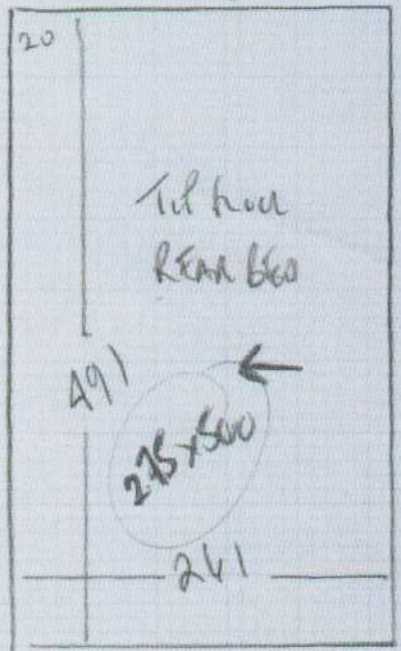

P29720
MOOK
A BESTING HEAD
SWIS IUP

1-OF-3

FINELOOP

FLO-489

ABRAS SMD1

SMD x LANDINT

Panel 600 x 500
Panel 450 x 500
Panel 345 x 500
Total head 275 x 500
MOOK x 370 x 500
1940 x 500

97m²

P29720
 MOIK
 A FESTING ROAD
 SWIS ILT
 3 OF 3

*
 w2 77 x 110 A1
 w1 65 x 93 45 x 75
 ↑ 77
 45 x 75

WOOD floor
 white first line on old Russian + slk
 ANOD BARS?
 MAY SENSIT AIR BARS if Entry/Landis?