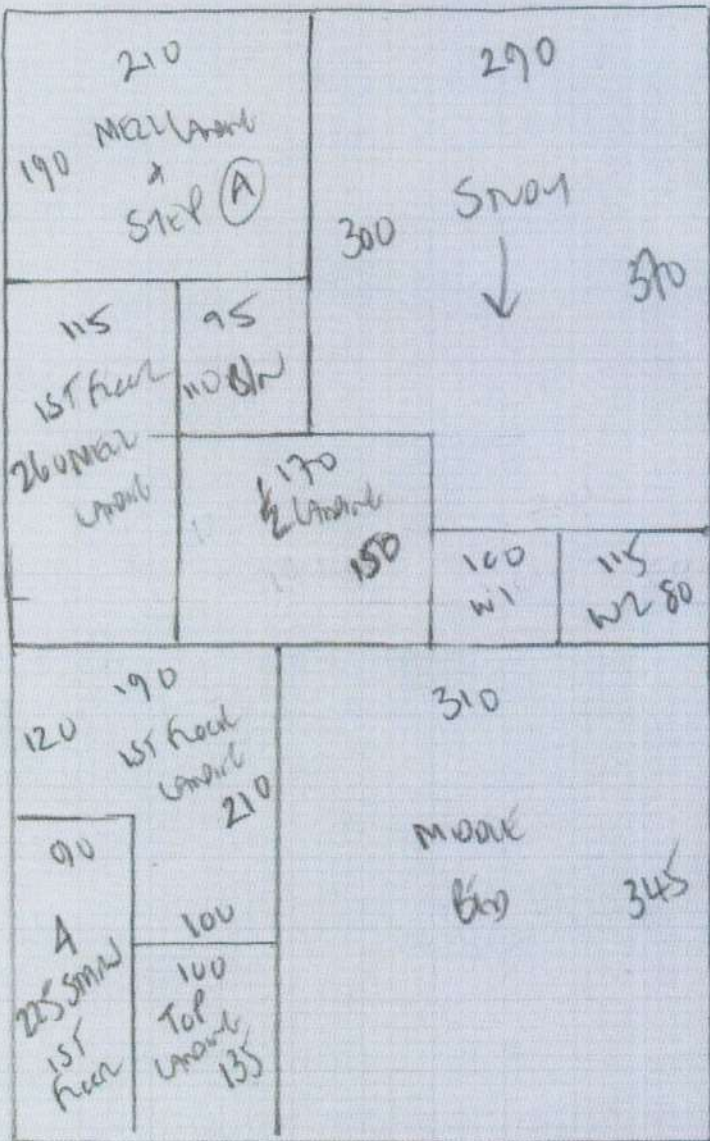

P29720
MOOK
A BESTING HEAD
SWIS IUP

1-OF-3

FINELOOP

FLO-489

ABRAS SMD1

SMD x LANDINT

Panel 600 x 500
Panel 450 x 500
Panel 345 x 500
Total head 275 x 500
MOOK x 370 x 500
1940 x 500

97m²

P29720
 MOIK
 A FESTING ROAD
 SWIS ILT
 3 OF 3

*
 w2 77 x 110 A1
 w1 65 x 93 45 x 75
 ↑ 77
 45 x 75

WOOD floor
 white first line on old Russian + slk
 ANOD BARS?
 MAY SENSIT AIR BARS if Entry/Landis?