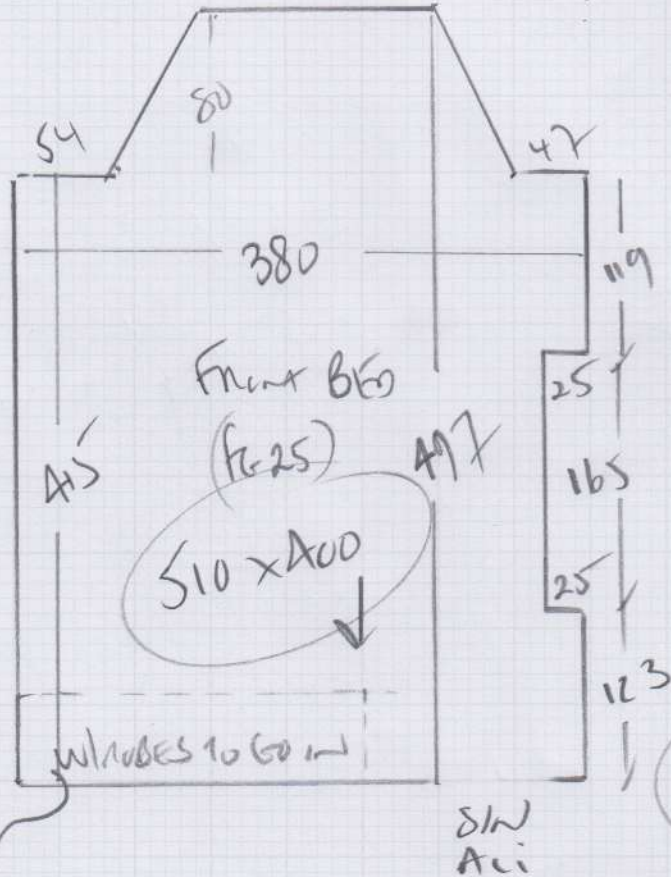

Job No: P29745 M<sup>c</sup>Evon  
Name: Grand fronton  
Address: 32 Nanyang Road  
SWIS 1PK  
Tel: Bottom Ben front  
Sheet: 1 OF 1

Finer Loop  
Local Floor-Soz

510 x 400

20.40 m<sup>2</sup>

NOT BUILT YET  
NEW SKYLE 1/W1  
WOOD FLOORBOARDS (BARE)  
Aci DecanBAR  
FURNITURE - 2 MEN