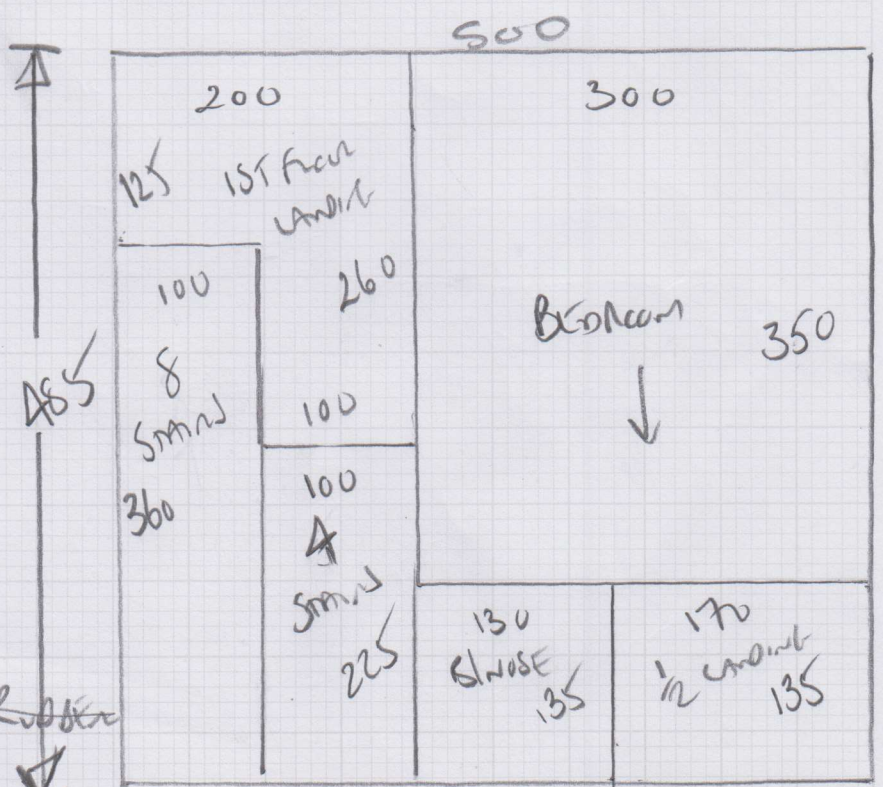

REPLACE GULLER ALONG THIS WAY

mrcarpets
DESIGNS TRENDERS

Job No: P29747
Name: FARMER
Address: 3 MODERN PLACE
SWISS HA
Tel:
Sheet: **10/1**

TUSCANY
- TUSCANY
PLAN 885 x 500
LIV ROOM 355 x 500
840 x 500

42m²

STEP UP TO KITCHEN
NO DOOR BAN

WOOD FLOORS
~~BLANK WOOL MATS AND RUBBER~~
More Interstarian!!
~~EX STAIRS & 5 X NEW STAIRS~~
AND BARS 2 x D/W AP