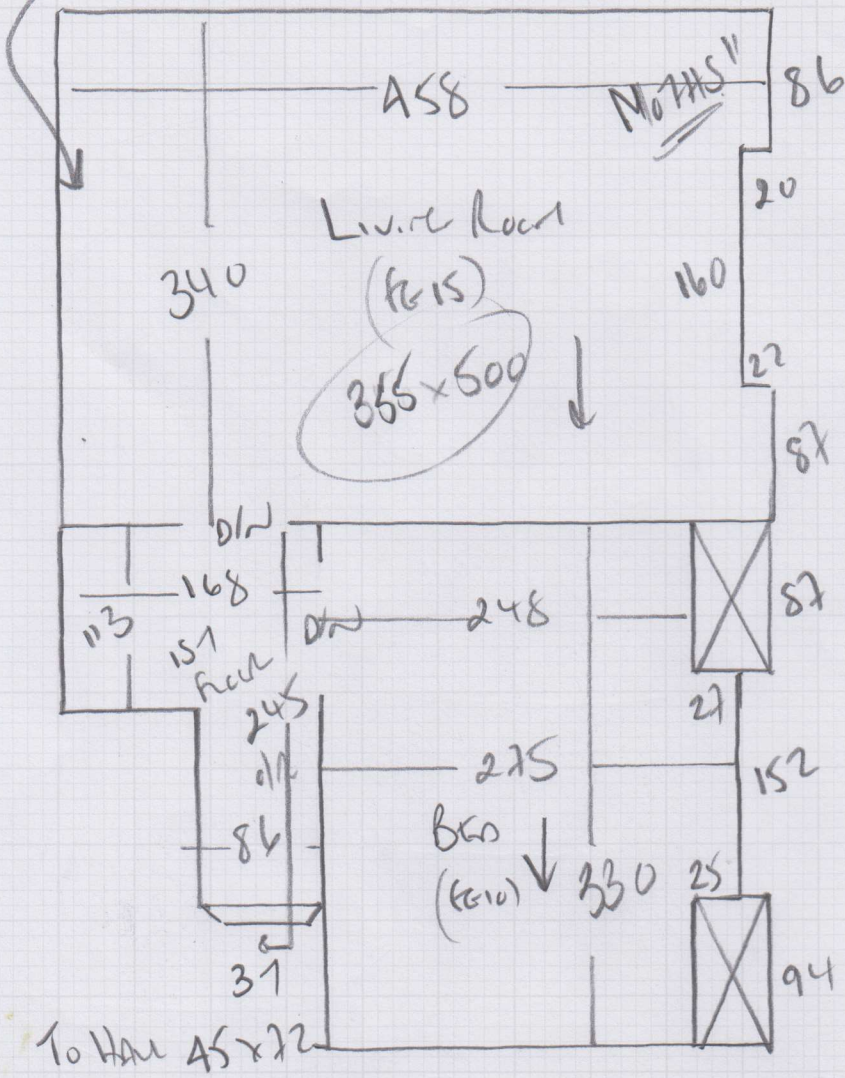

REPLACE GULLER ALONG THIS WAY

mrcarpets
DESIGNS TRENDERS

Job No: P29747
Name: FARMER
Address: 3 MODERN PLACE
SWISS HA
Tel:
Sheet: **10/1**

TUSCANY
- TUSCANY
PLAN 885 x 500
LIV ROOM 355 x 500
840 x 500

42m²