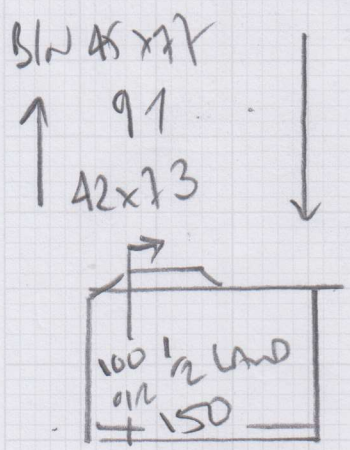

REPLACE GULLER ALONG THIS WAY

mrcarpets
DESIGNS TRENDERS

Job No: P29747
Name: FARMER
Address: 3 MODERN PLACE
SWISS HA
Tel:
Sheet: **10/1**

TUSCANY
- TUSCANY
PLAN 885 x 500
LIV ROOM 355 x 500
840 x 500

42m²